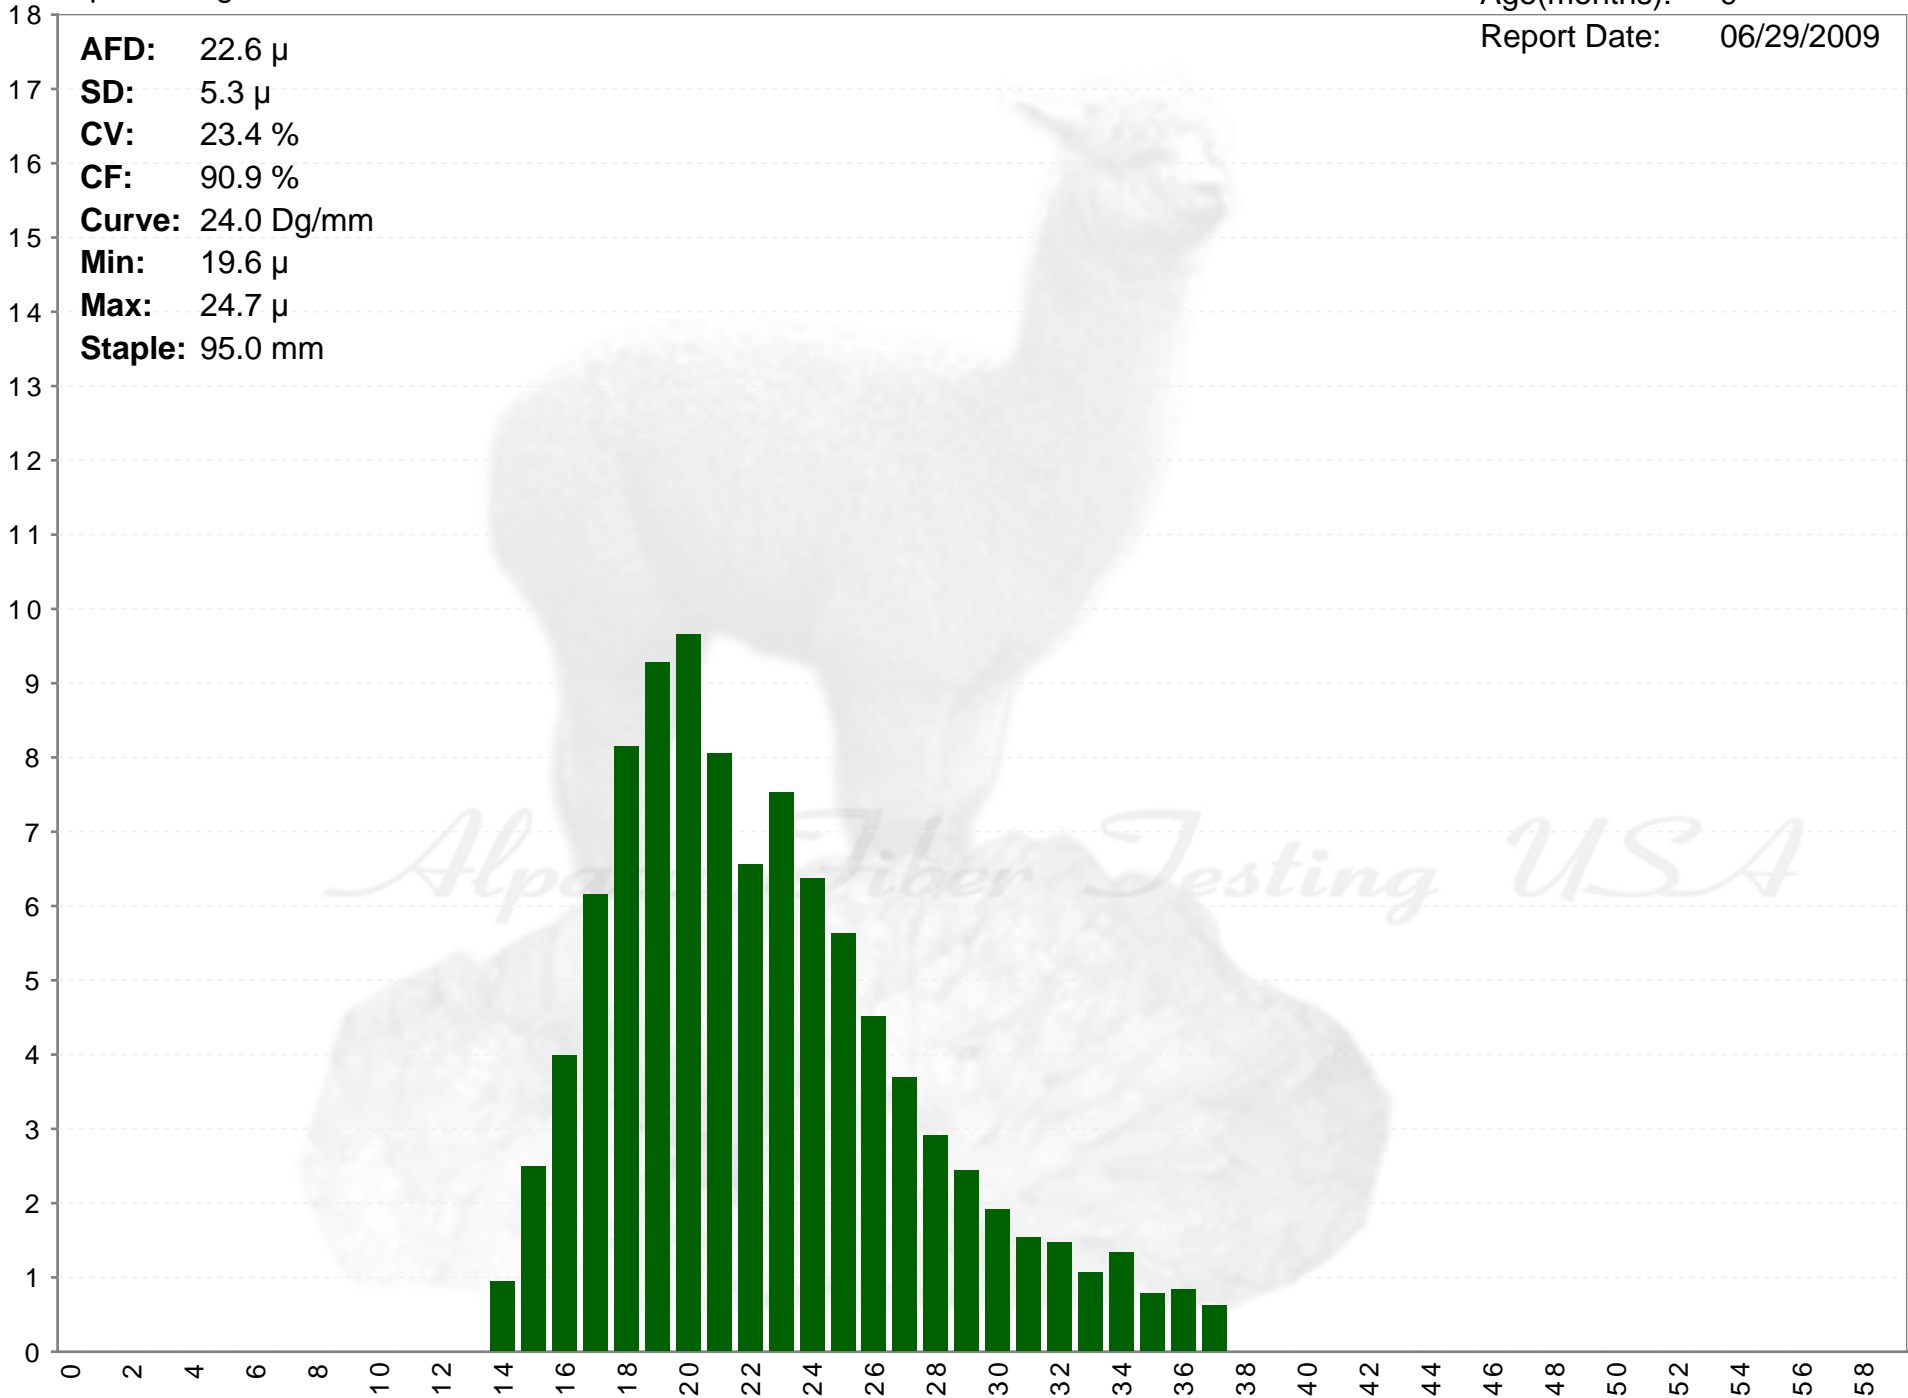

Alpaca Heights

ALH DARA OLYMPIA

Age(months): 9

Report Date: 06/29/2009

AFD: 22.6 μ
SD: 5.3 μ
CV: 23.4 %
CF: 90.9 %
Curve: 24.0 Dg/mm
Min: 19.6 μ
Max: 24.7 μ
Staple: 95.0 mm

% of Fibers

Alpaca Fiber Testing USA

Fiber Diameter (microns)

ALH DARA OLYMPIA

AFD: 22.6 μ
SD: 5.3 μ
CV: 23.4 %
CF: 90.9 %
Curve: 24.0 Dg/mm
Min: 19.6 μ
Max: 24.7 μ
Staple: 95.0 mm