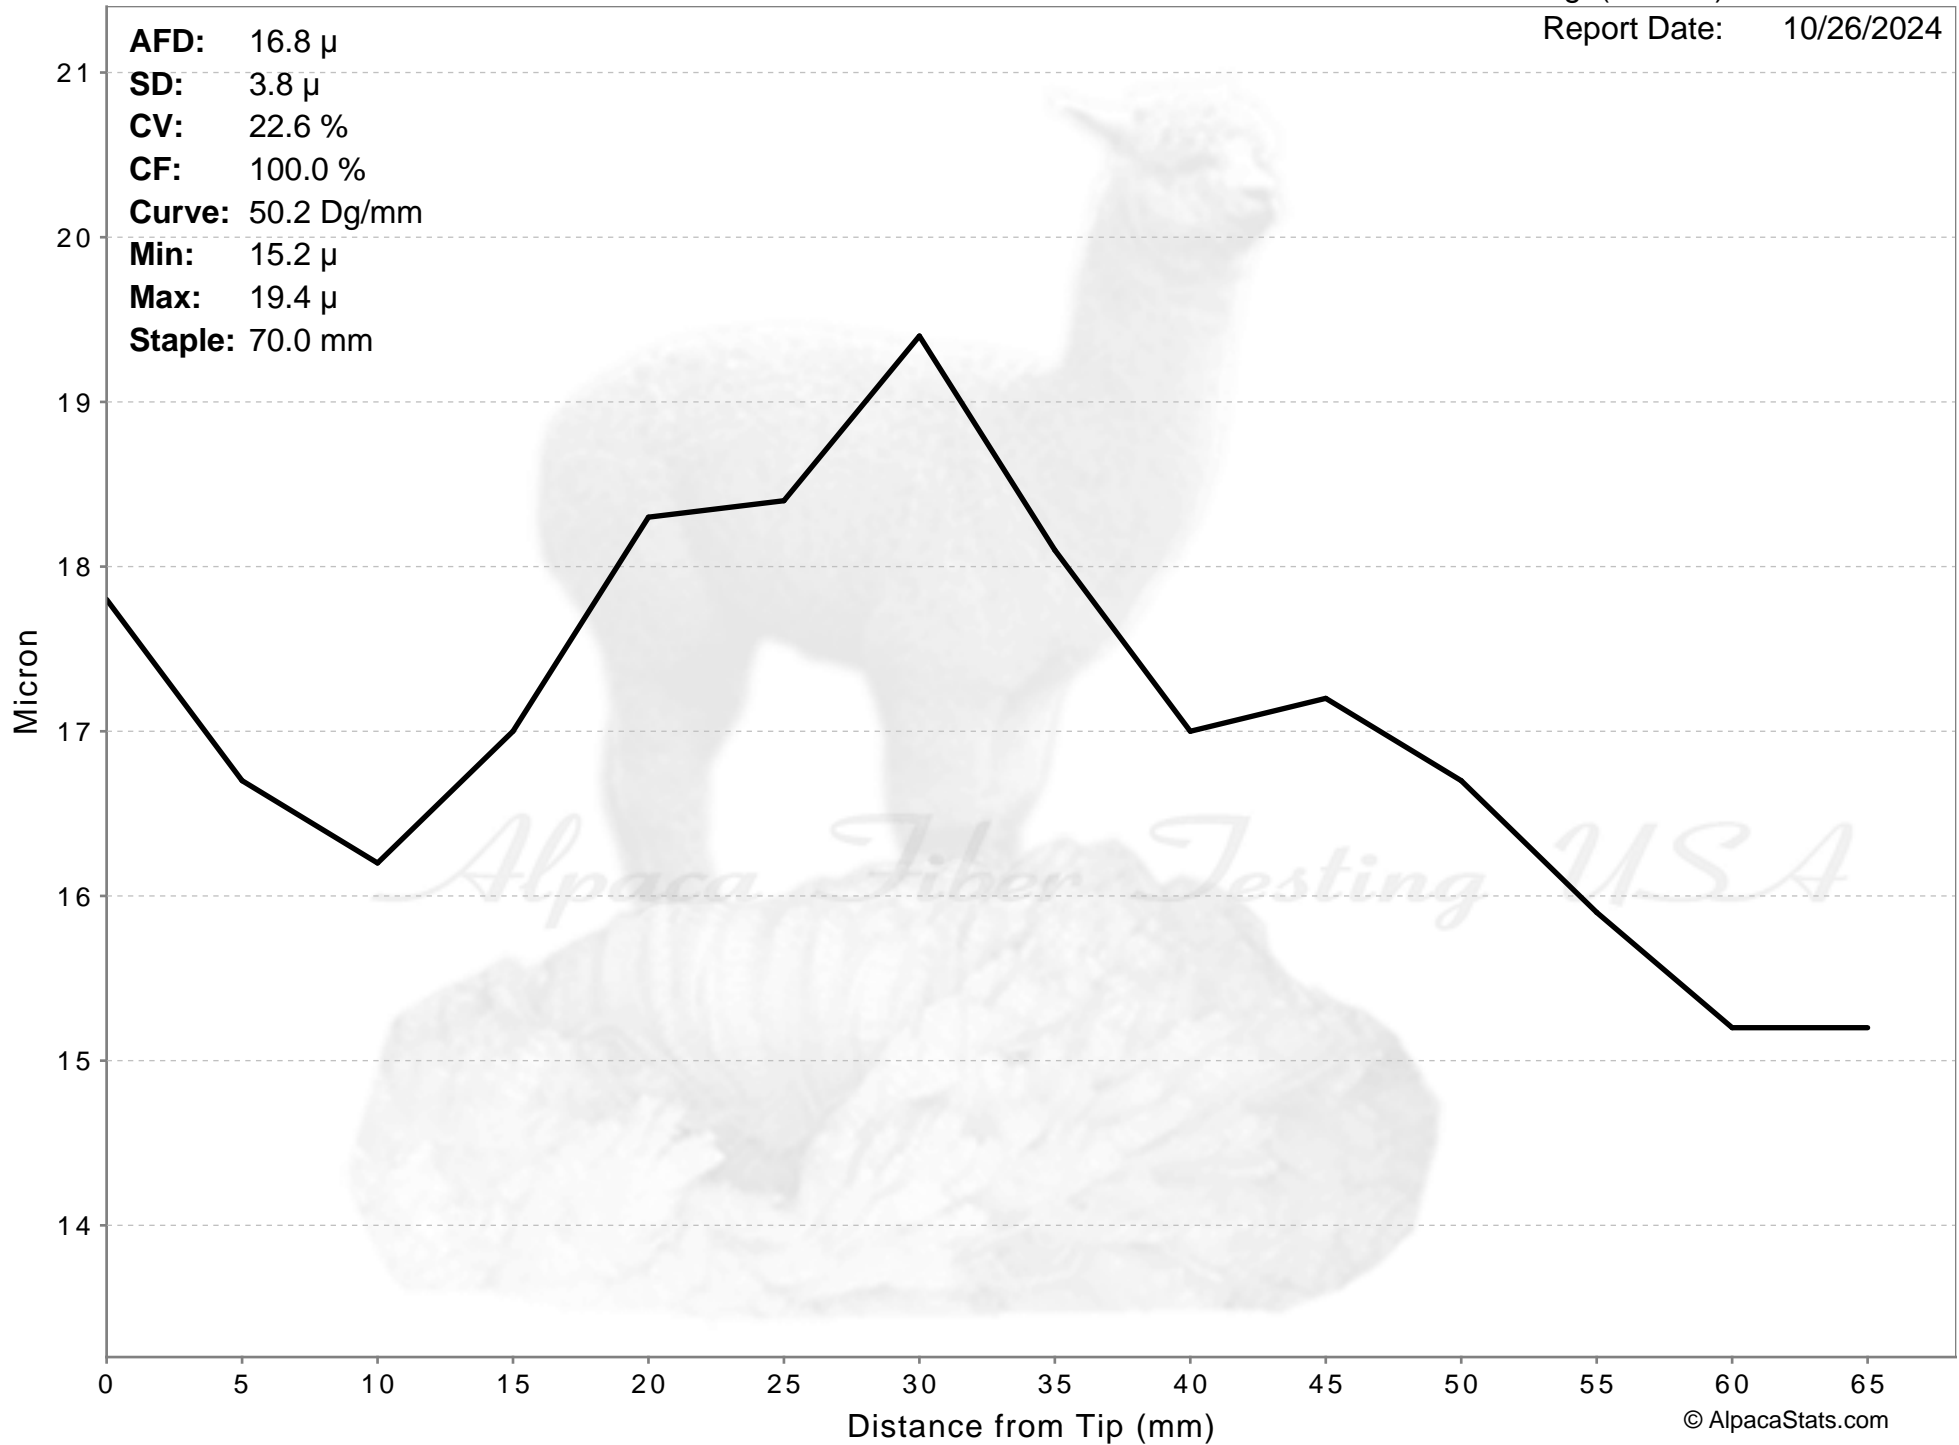

# HEATHER GLEN'S ANGEL KISS

Age(months): 7  
Report Date: 10/26/2024

**AFD:** 16.8  $\mu$   
**SD:** 3.8  $\mu$   
**CV:** 22.6 %  
**CF:** 100.0 %  
**Curve:** 50.2 Dg/mm  
**Min:** 15.2  $\mu$   
**Max:** 19.4  $\mu$   
**Staple:** 70.0 mm

% of Fibers

Fiber Diameter (microns)

Gina Ross