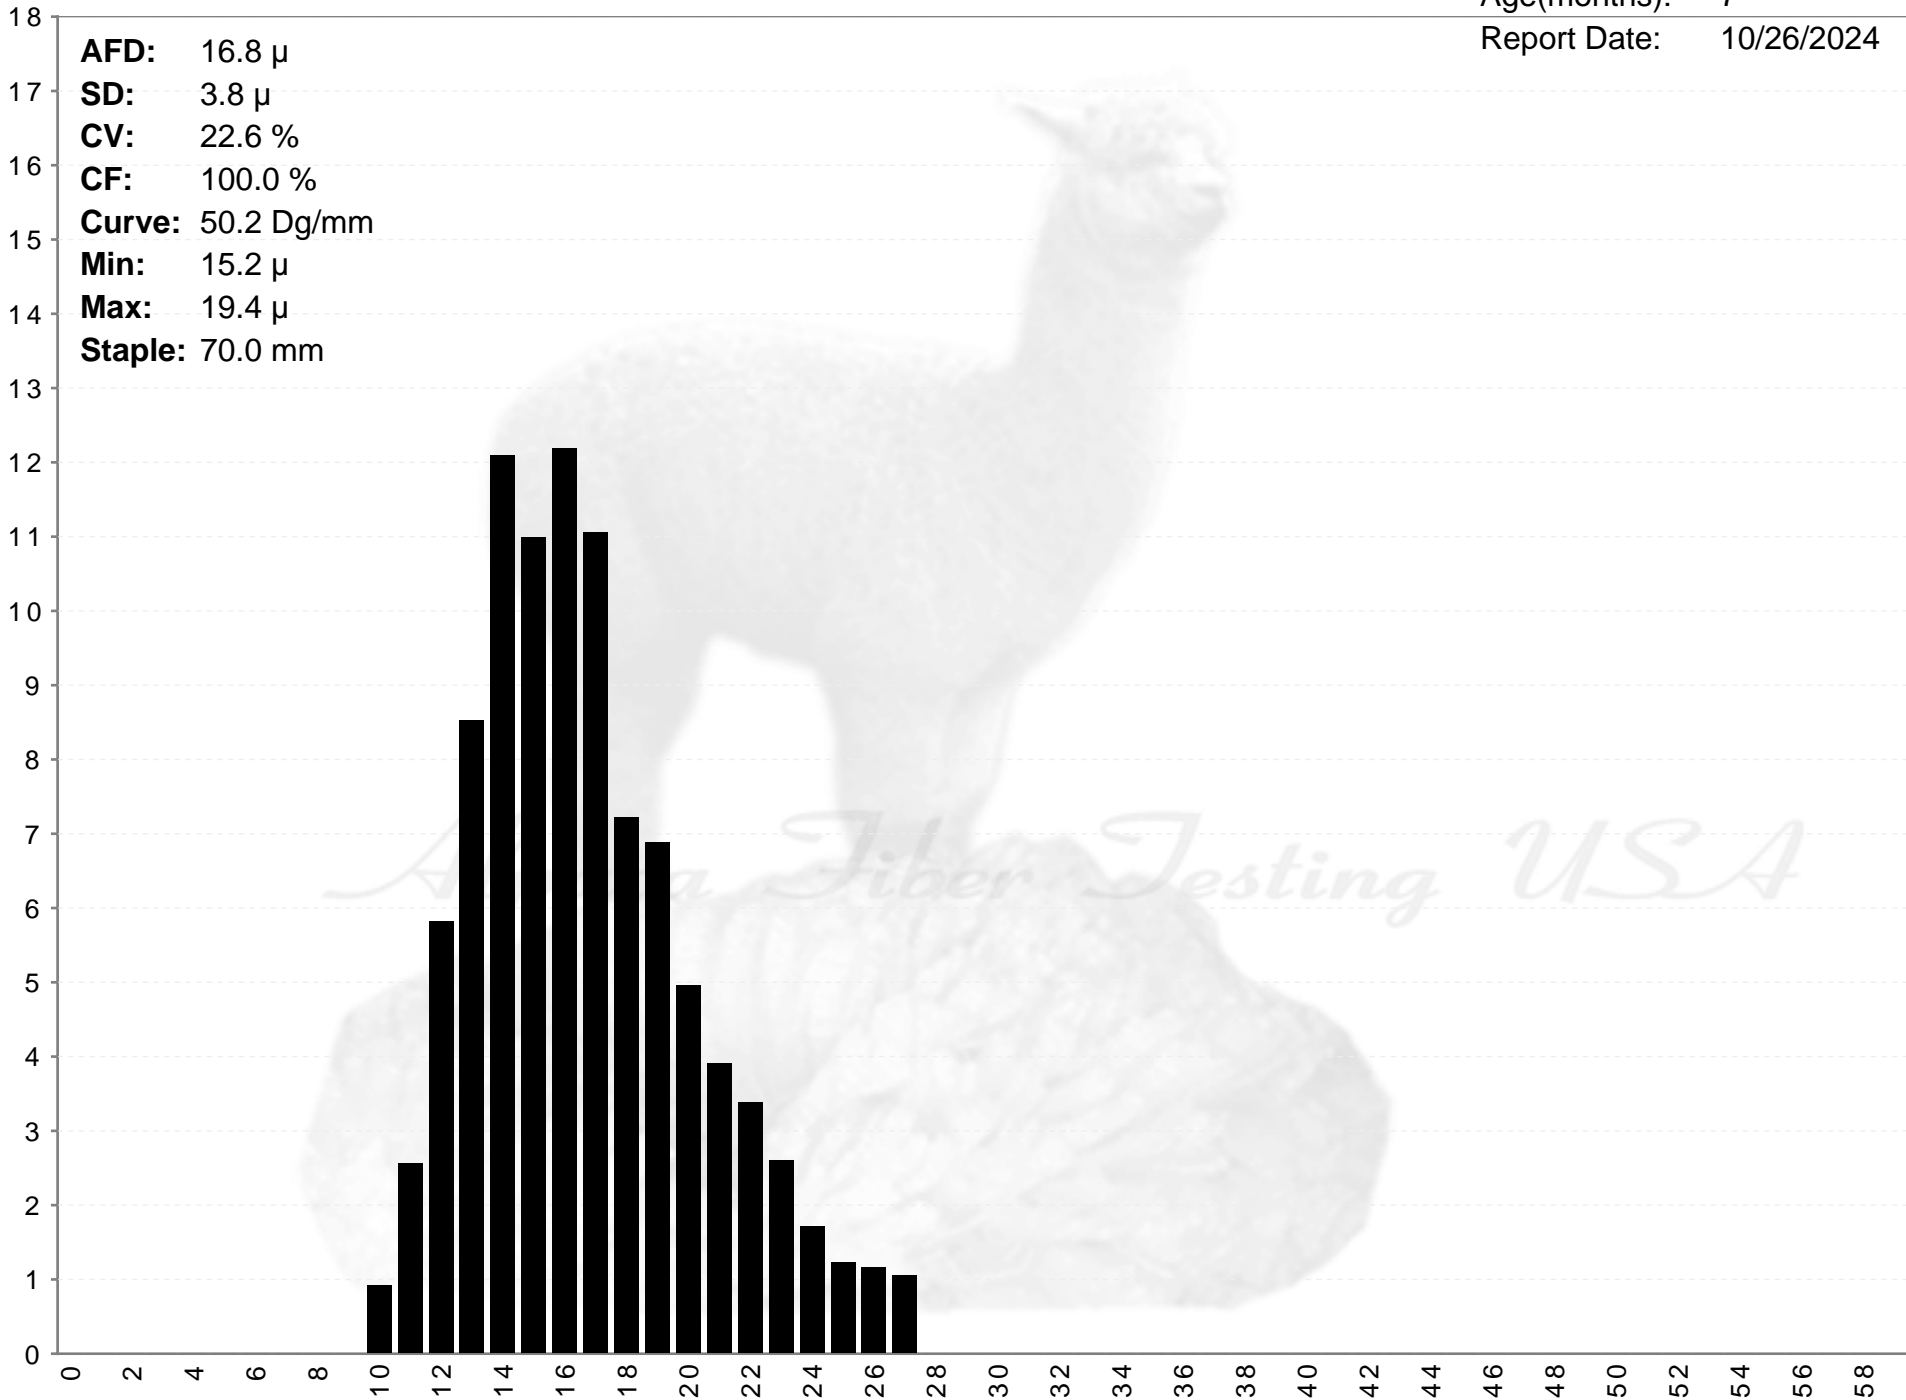

Gina Ross

HEATHER GLEN'S ANGEL KISS

Age(months): 7

Report Date: 10/26/2024

AFD: 16.8 μ
SD: 3.8 μ
CV: 22.6 %
CF: 100.0 %
Curve: 50.2 Dg/mm
Min: 15.2 μ
Max: 19.4 μ
Staple: 70.0 mm

% of Fibers

Fiber Diameter (microns)