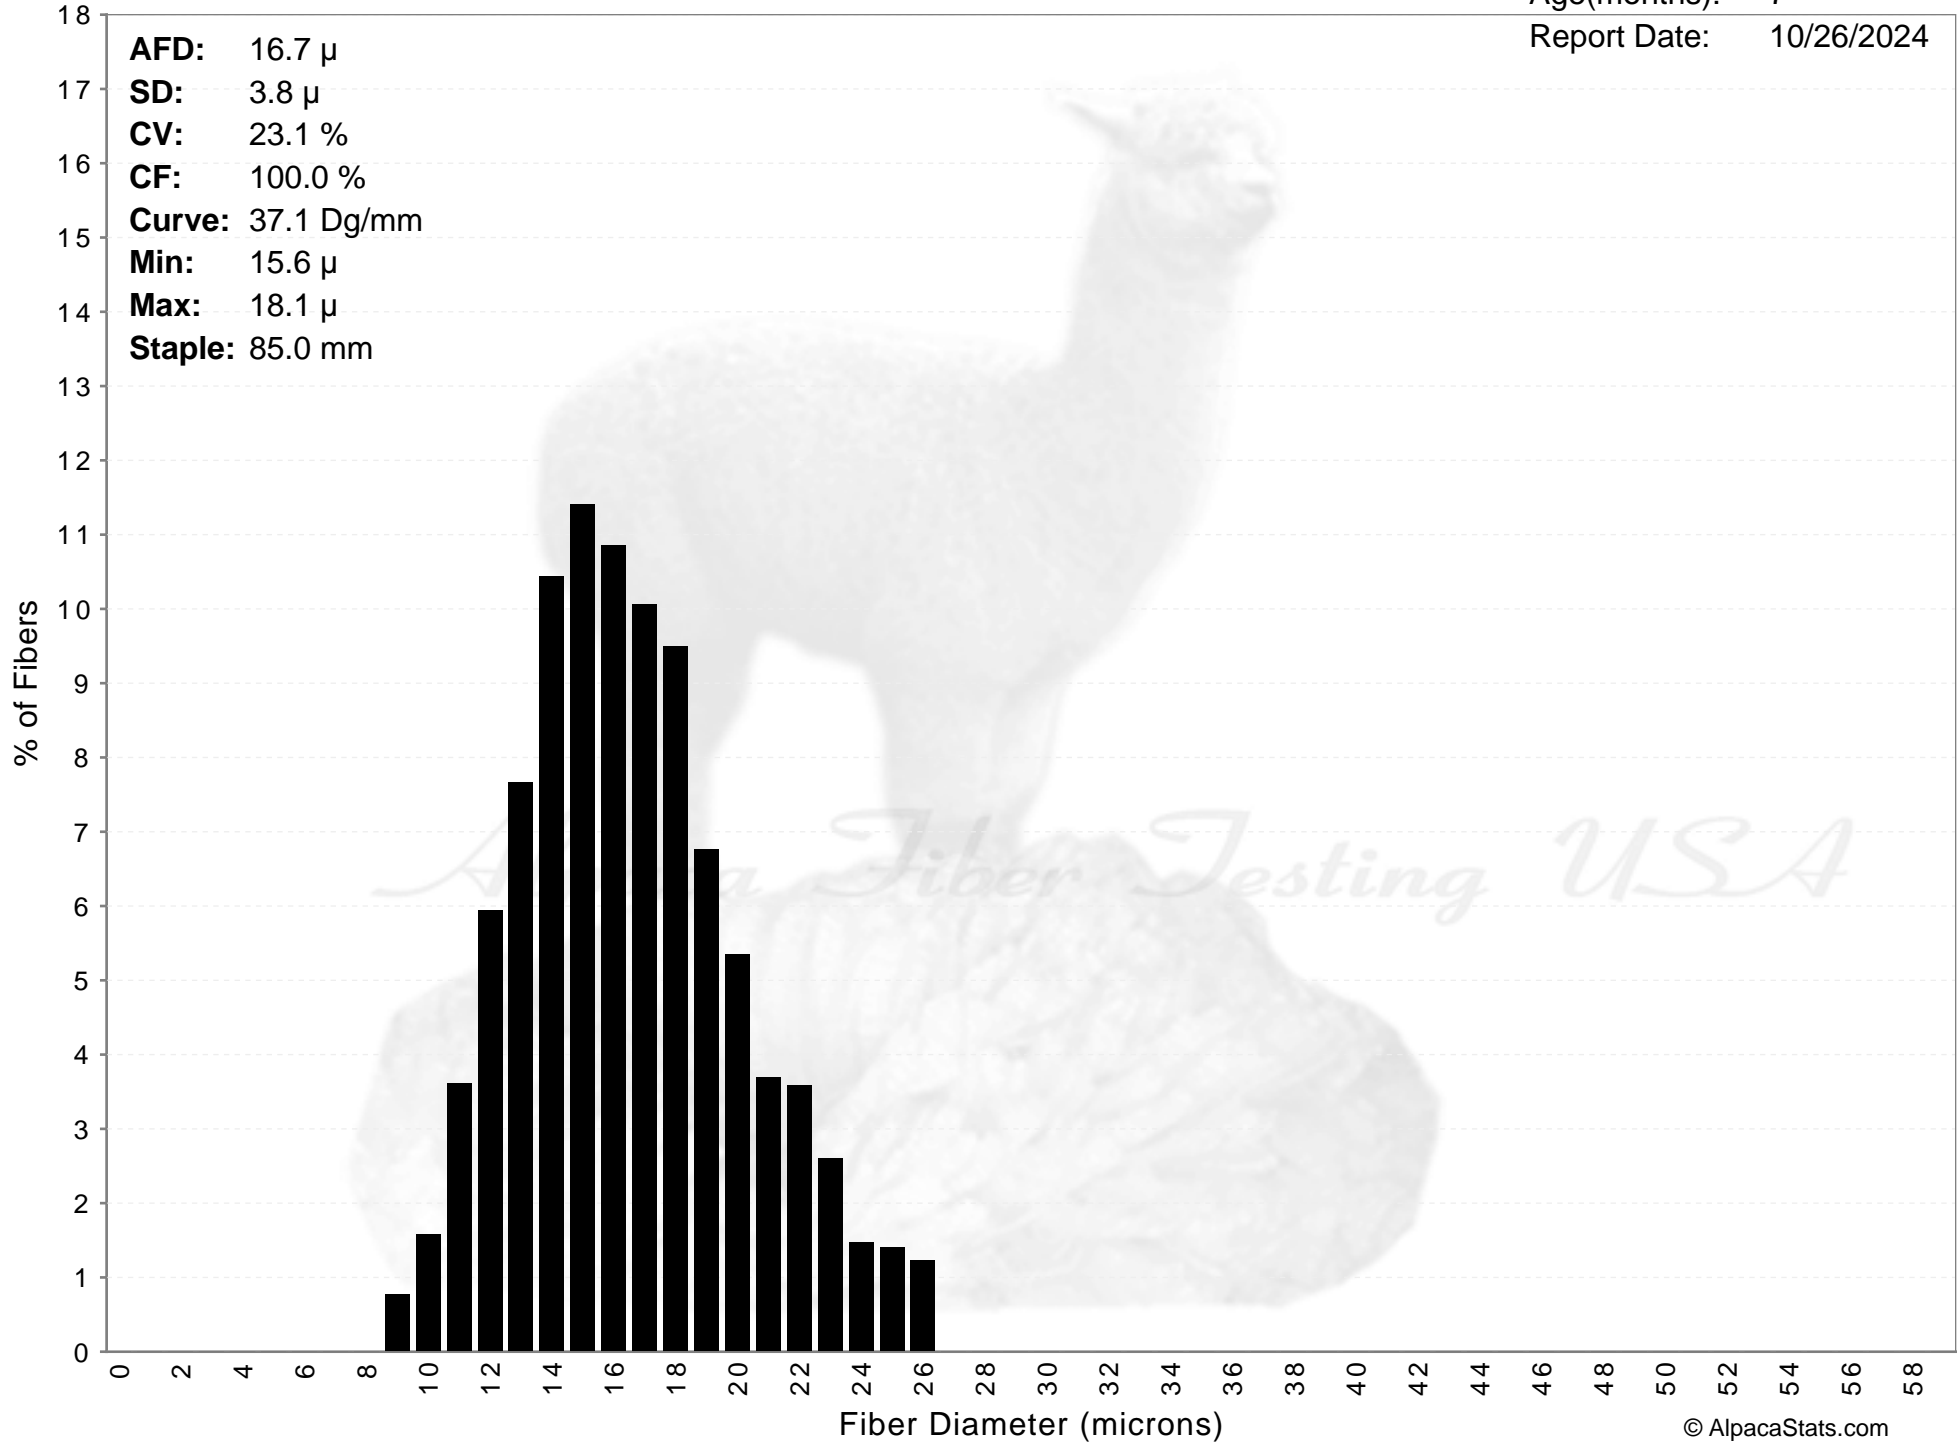

Gina Ross

# HEATHER GLEN'S LADY MARMALADE

Age(months): 7

Report Date: 10/26/2024

**AFD:** 16.7  $\mu$   
**SD:** 3.8  $\mu$   
**CV:** 23.1 %  
**CF:** 100.0 %  
**Curve:** 37.1 Dg/mm  
**Min:** 15.6  $\mu$   
**Max:** 18.1  $\mu$   
**Staple:** 85.0 mm