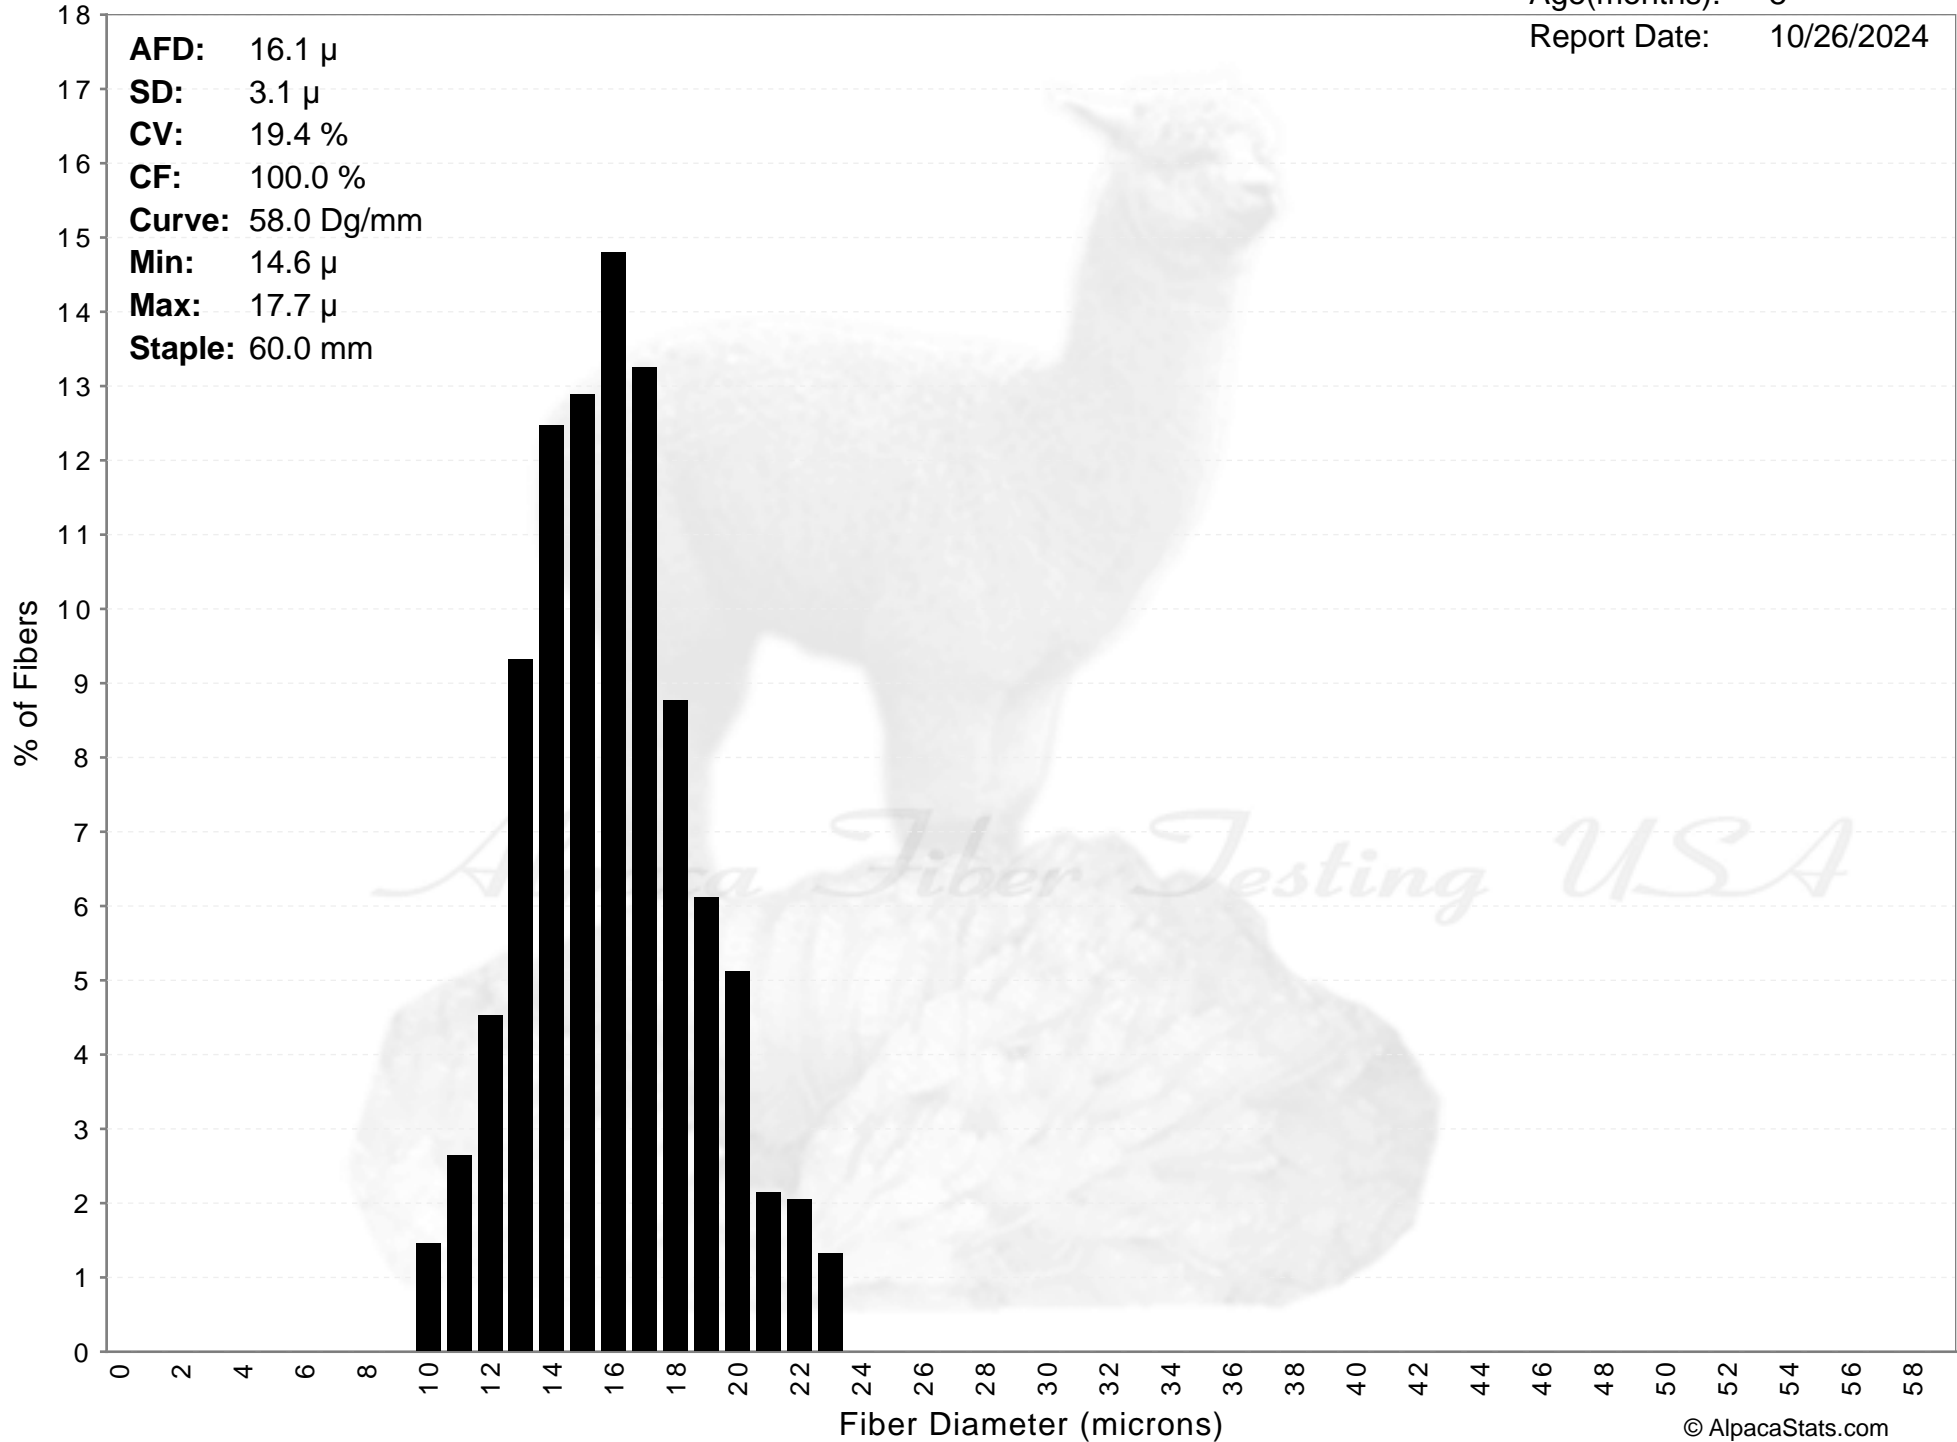

Gina Ross

HEATHER GLEN'S AUTUMN BEAUTY

Age(months): 8

Report Date: 10/26/2024

AFD: 16.1 μ
SD: 3.1 μ
CV: 19.4 %
CF: 100.0 %
Curve: 58.0 Dg/mm
Min: 14.6 μ
Max: 17.7 μ
Staple: 60.0 mm

Gina Ross

HEATHER GLEN'S AUTUMN BEAUTY

Age(months): 8

Report Date: 10/26/2024

AFD: 16.1 μ
SD: 3.1 μ
CV: 19.4 %
CF: 100.0 %
Curve: 58.0 Dg/mm
Min: 14.6 μ
Max: 17.7 μ
Staple: 60.0 mm