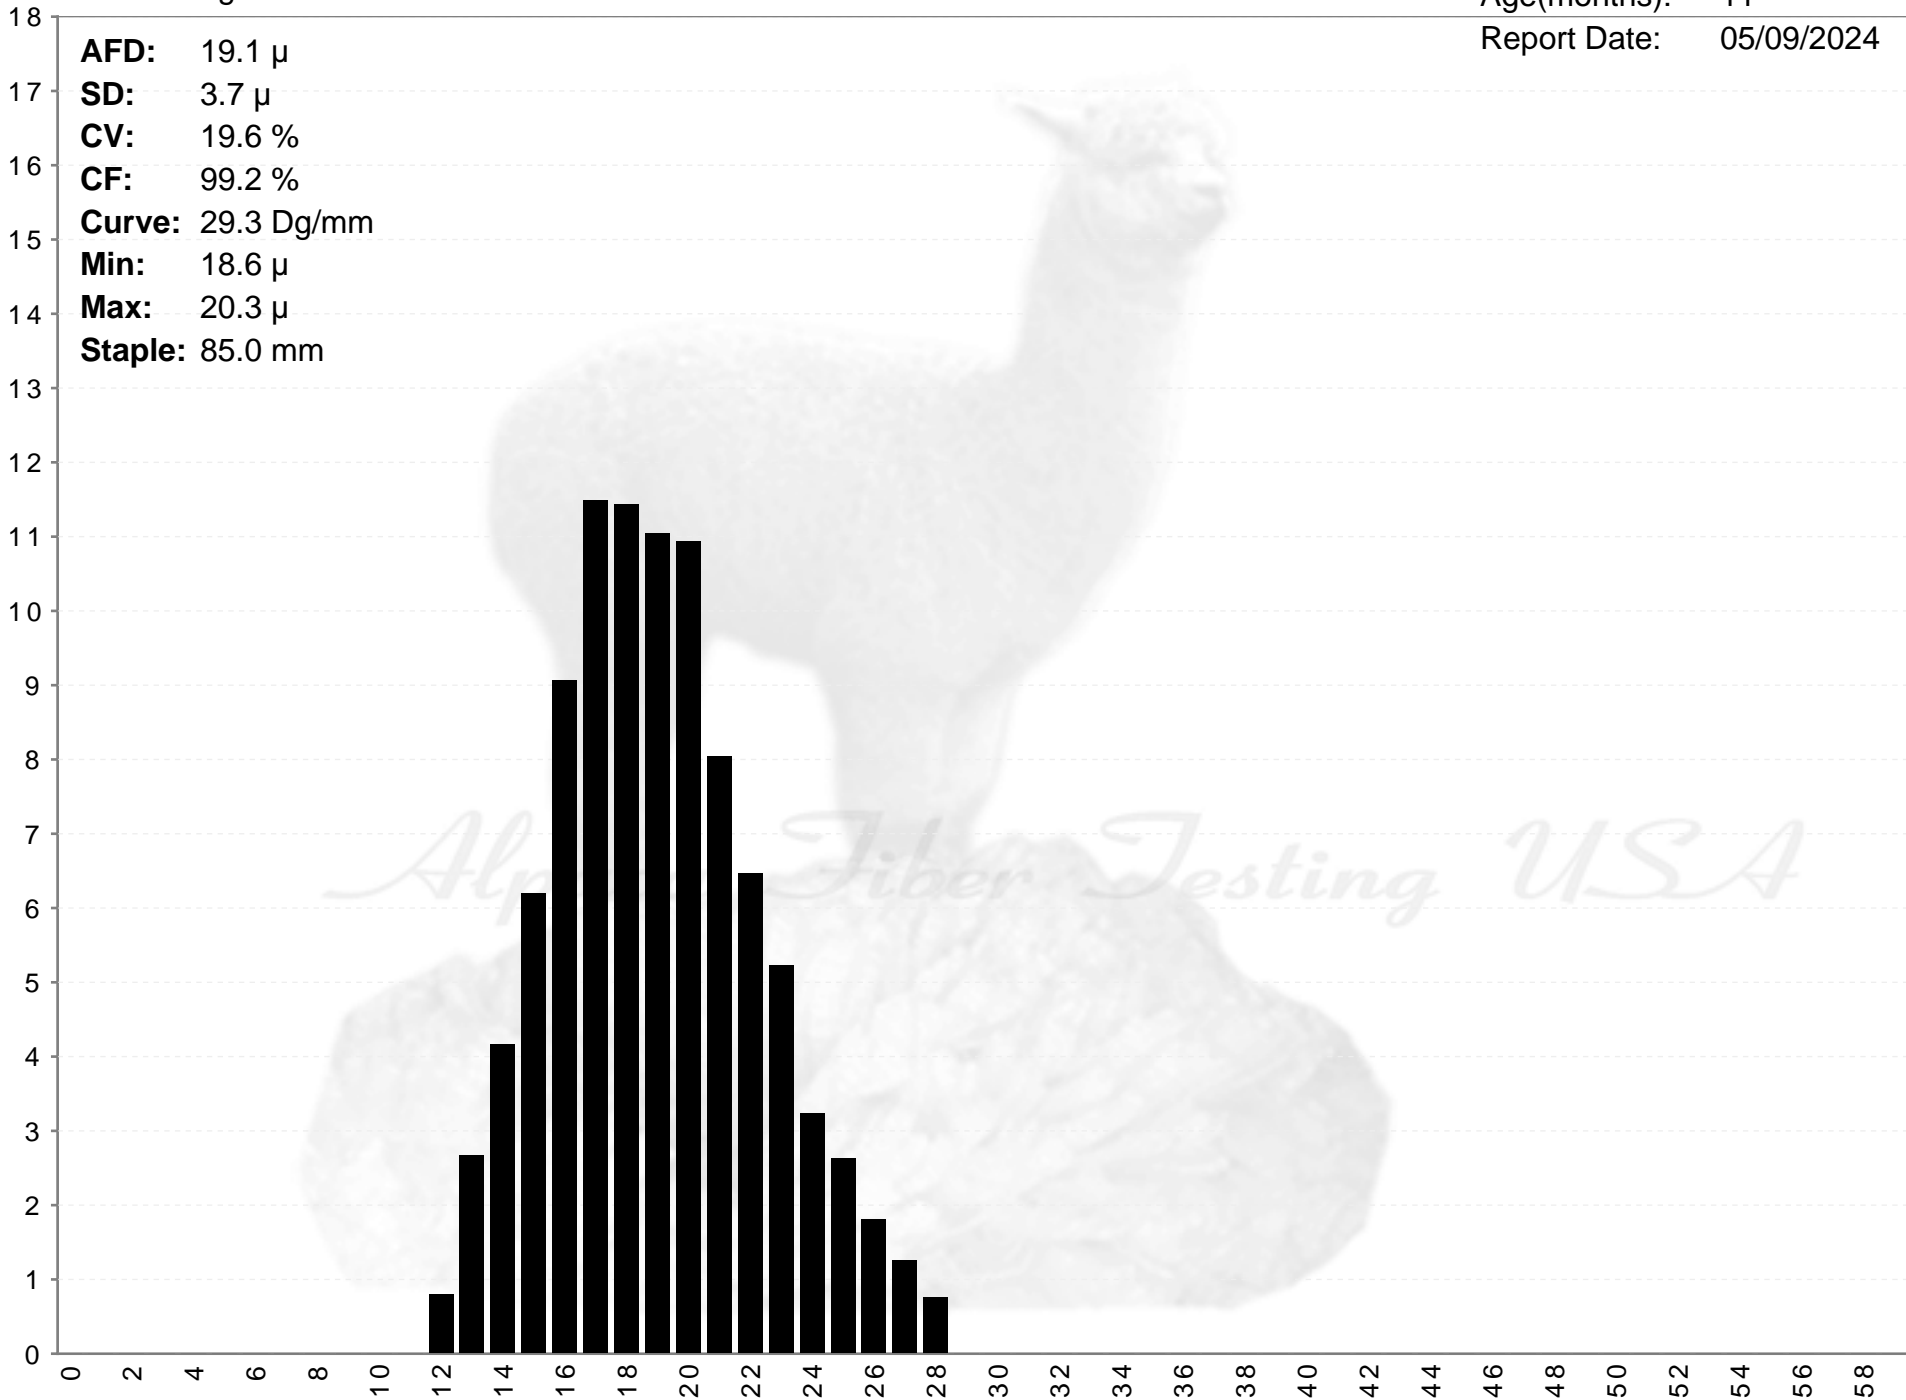

Walnut Ridge Acres

REIGN

Age(months): 11
Report Date: 05/09/2024

AFD: 19.1 μ
SD: 3.7 μ
CV: 19.6 %
CF: 99.2 %
Curve: 29.3 Dg/mm
Min: 18.6 μ
Max: 20.3 μ
Staple: 85.0 mm

% of Fibers

Fiber Diameter (microns)

AFD: 19.1 μ
SD: 3.7 μ
CV: 19.6 %
CF: 99.2 %
Curve: 29.3 Dg/mm
Min: 18.6 μ
Max: 20.3 μ
Staple: 85.0 mm