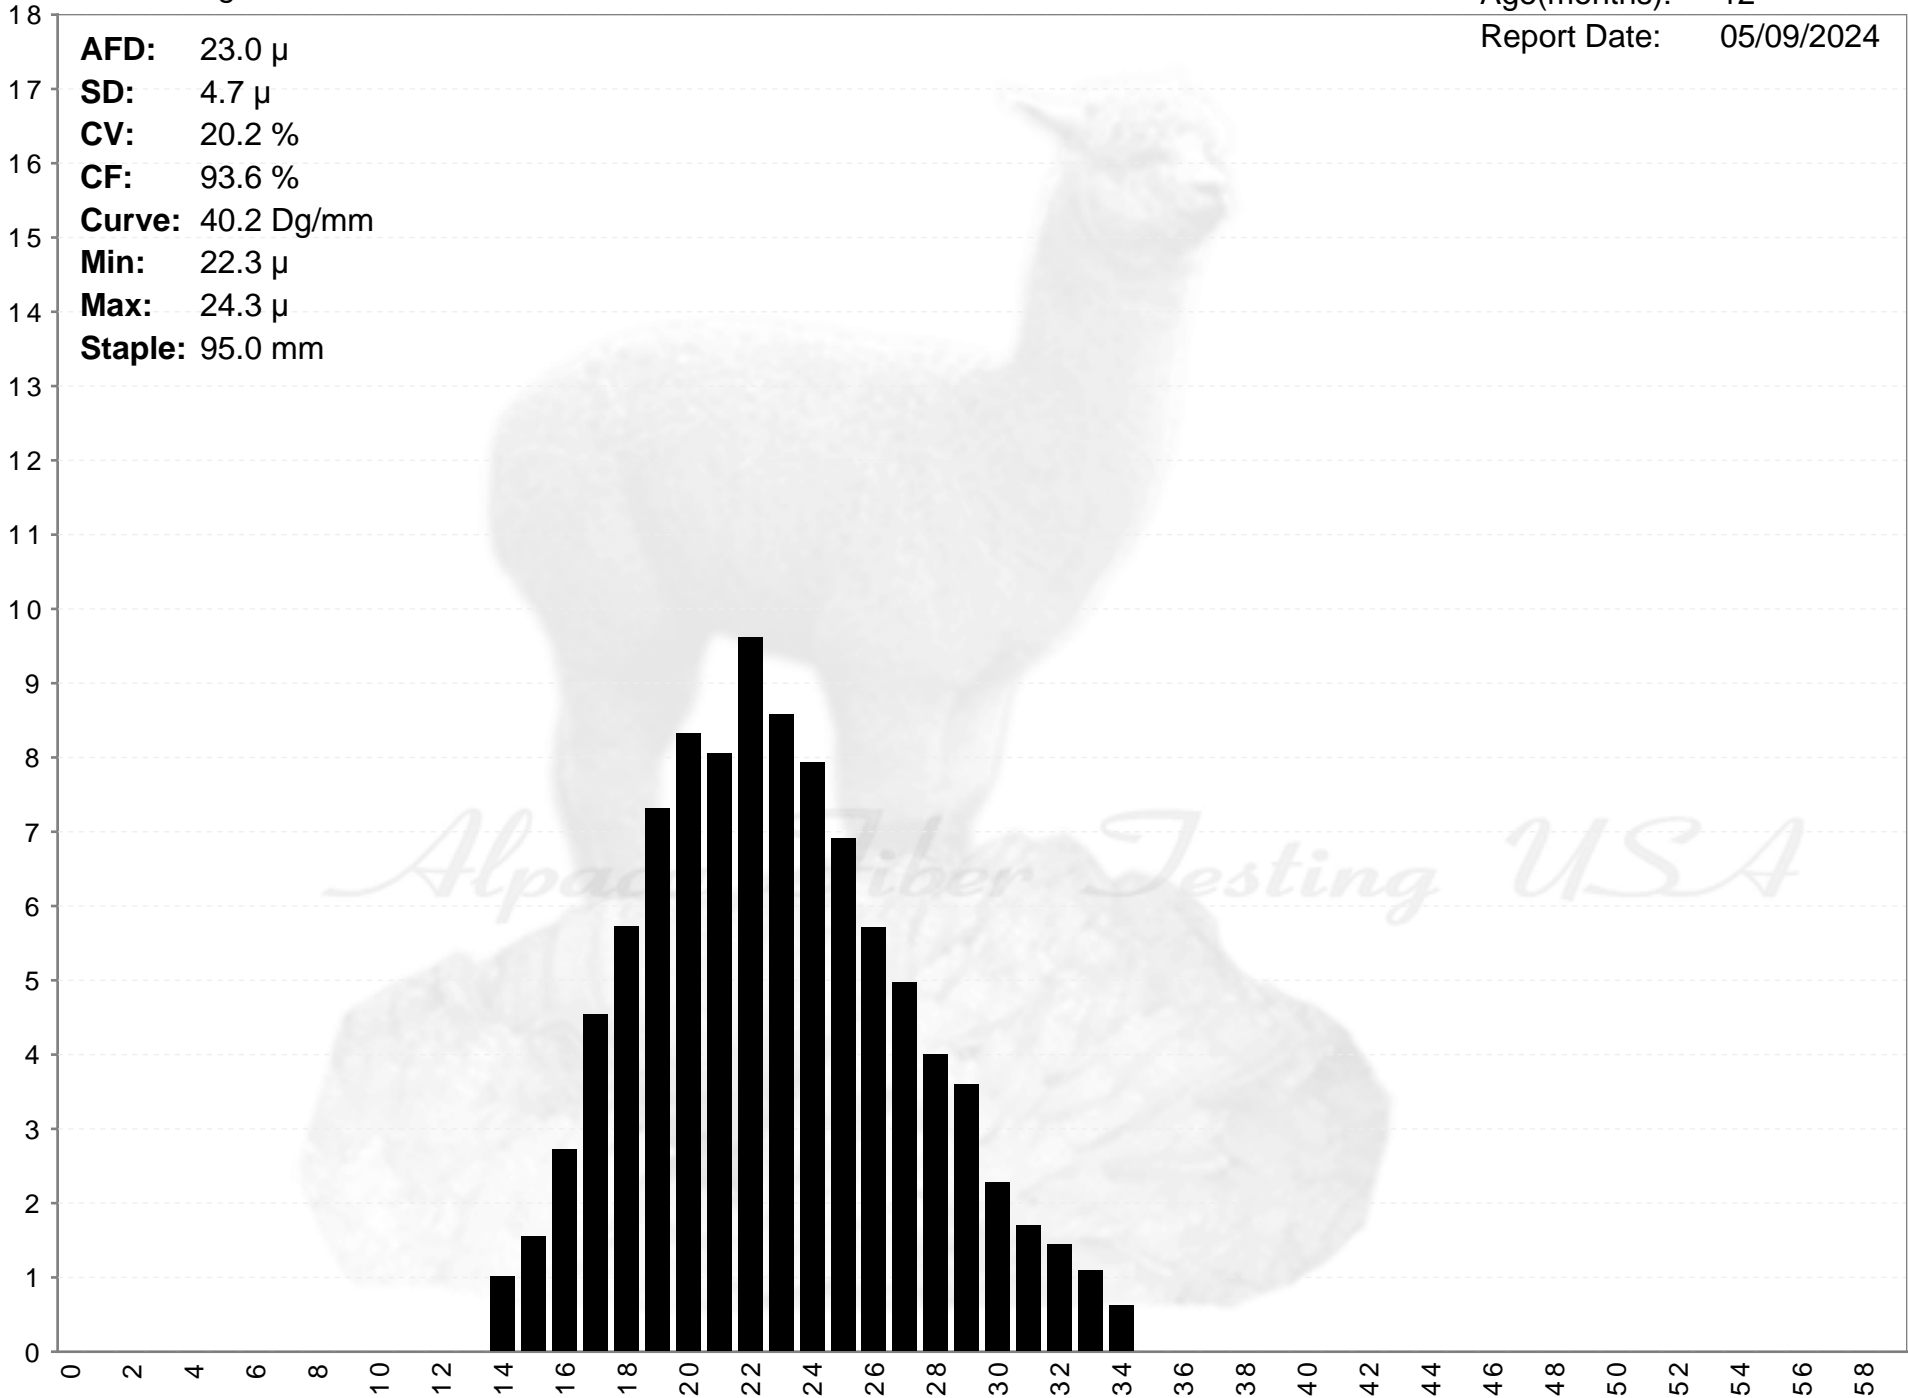

Walnut Ridge Acres

TY

Age(months): 12
Report Date: 05/09/2024

AFD: 23.0 μ
SD: 4.7 μ
CV: 20.2 %
CF: 93.6 %
Curve: 40.2 Dg/mm
Min: 22.3 μ
Max: 24.3 μ
Staple: 95.0 mm

% of Fibers

Alpaca Fiber Testing USA

Fiber Diameter (microns)

AFD: 23.0 μ
SD: 4.7 μ
CV: 20.2 %
CF: 93.6 %
Curve: 40.2 Dg/mm
Min: 22.3 μ
Max: 24.3 μ
Staple: 95.0 mm