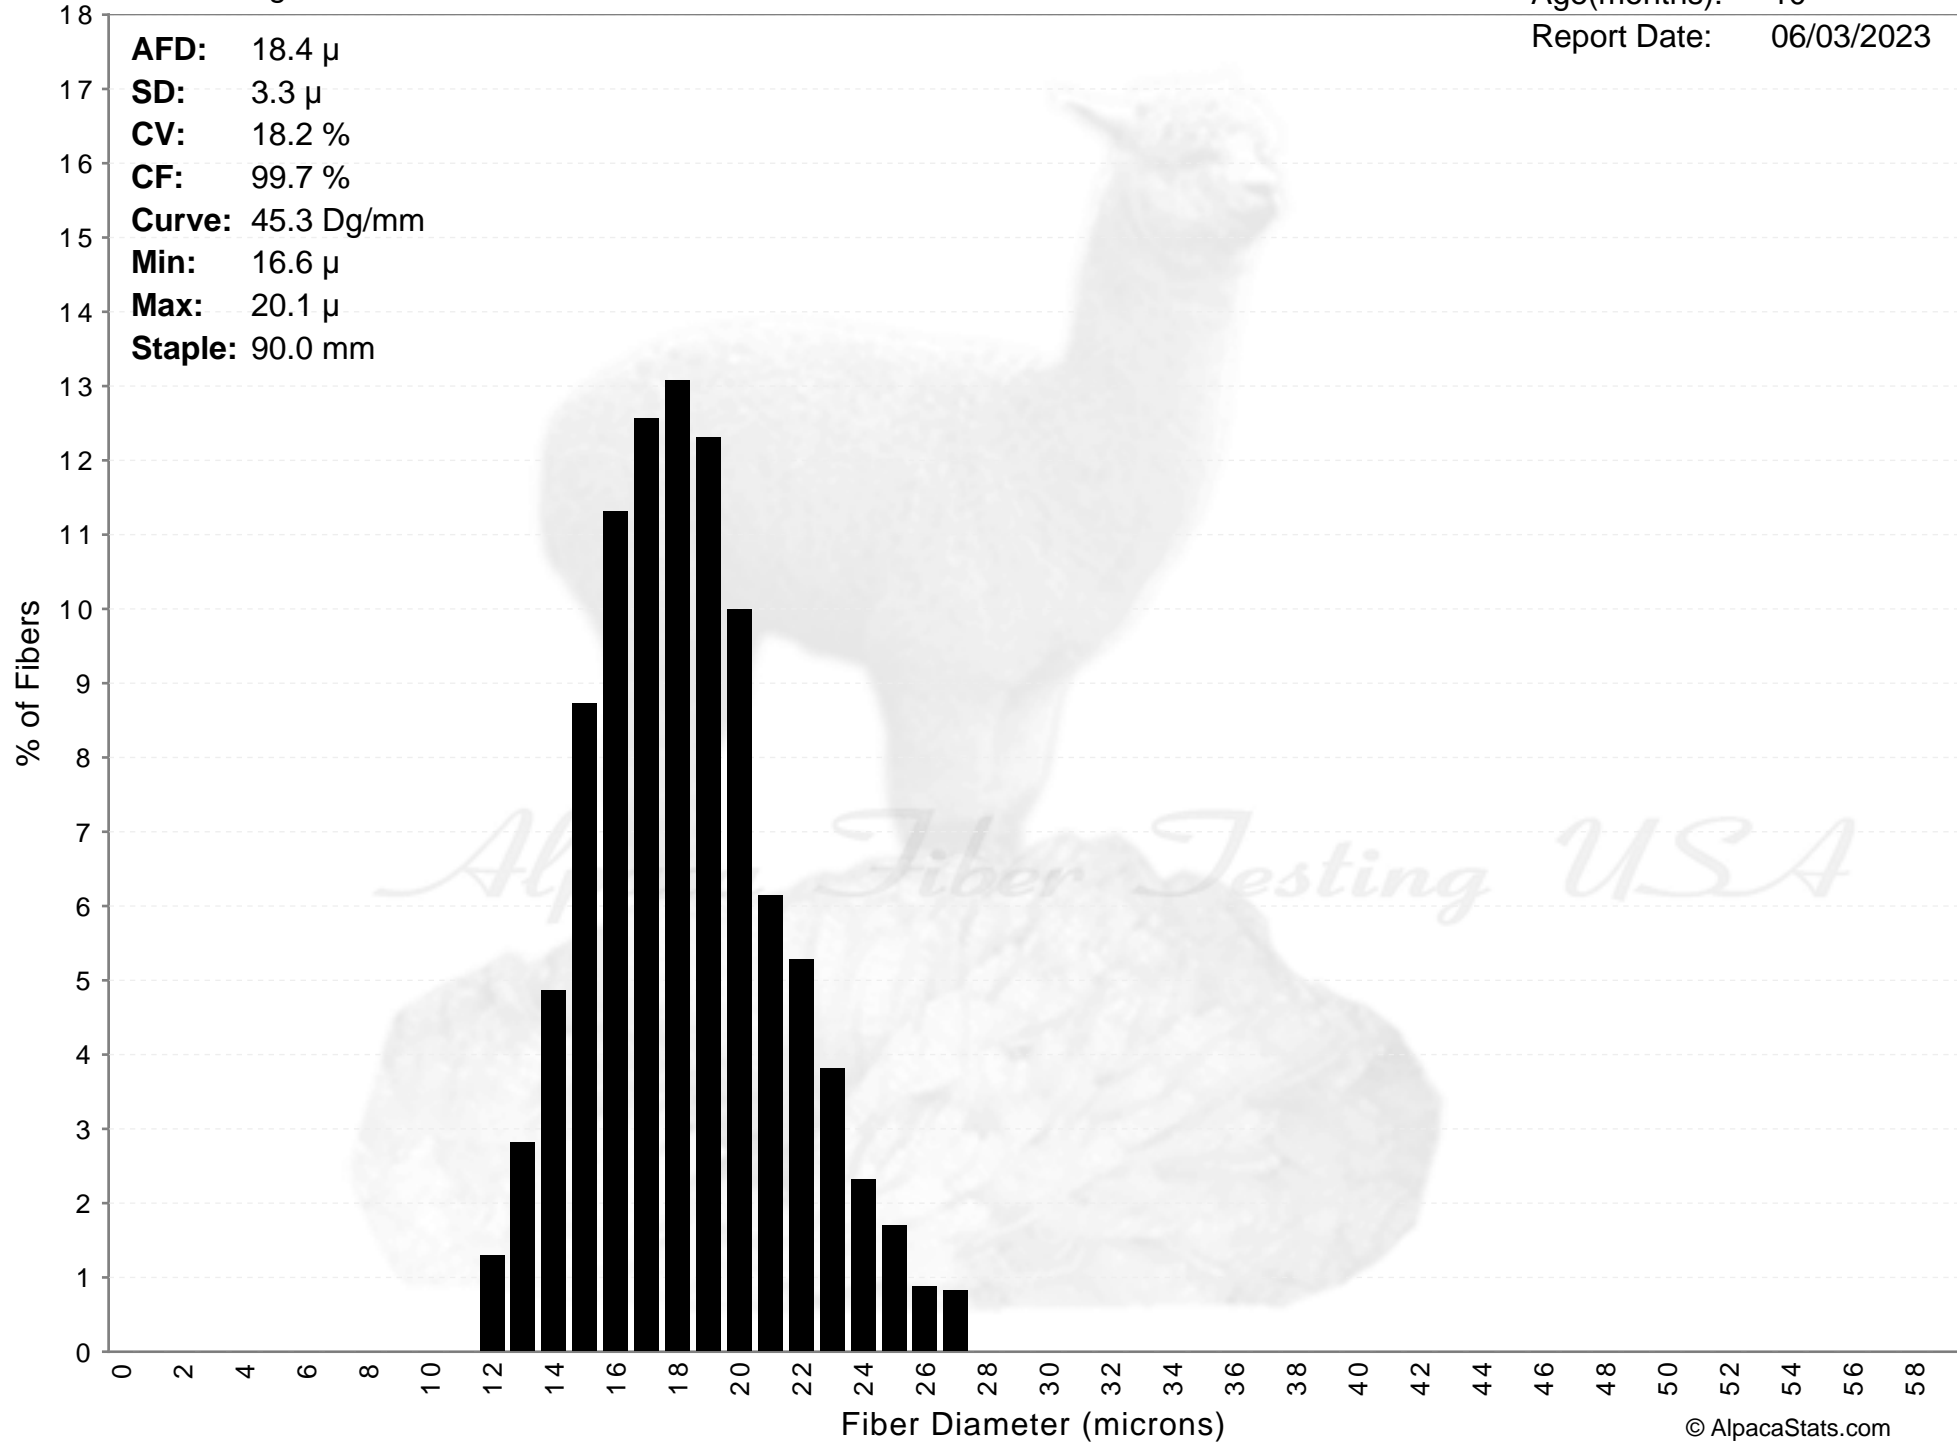

Walnut Ridge Acres

SUGAR BOO

Age(months): 10
Report Date: 06/03/2023

AFD: 18.4 μ
SD: 3.3 μ
CV: 18.2 %
CF: 99.7 %
Curve: 45.3 Dg/mm
Min: 16.6 μ
Max: 20.1 μ
Staple: 90.0 mm

SUGAR BOO

AFD: 18.4 μ
SD: 3.3 μ
CV: 18.2 %
CF: 99.7 %
Curve: 45.3 Dg/mm
Min: 16.6 μ
Max: 20.1 μ
Staple: 90.0 mm

Alpaca Fiber Testing USA