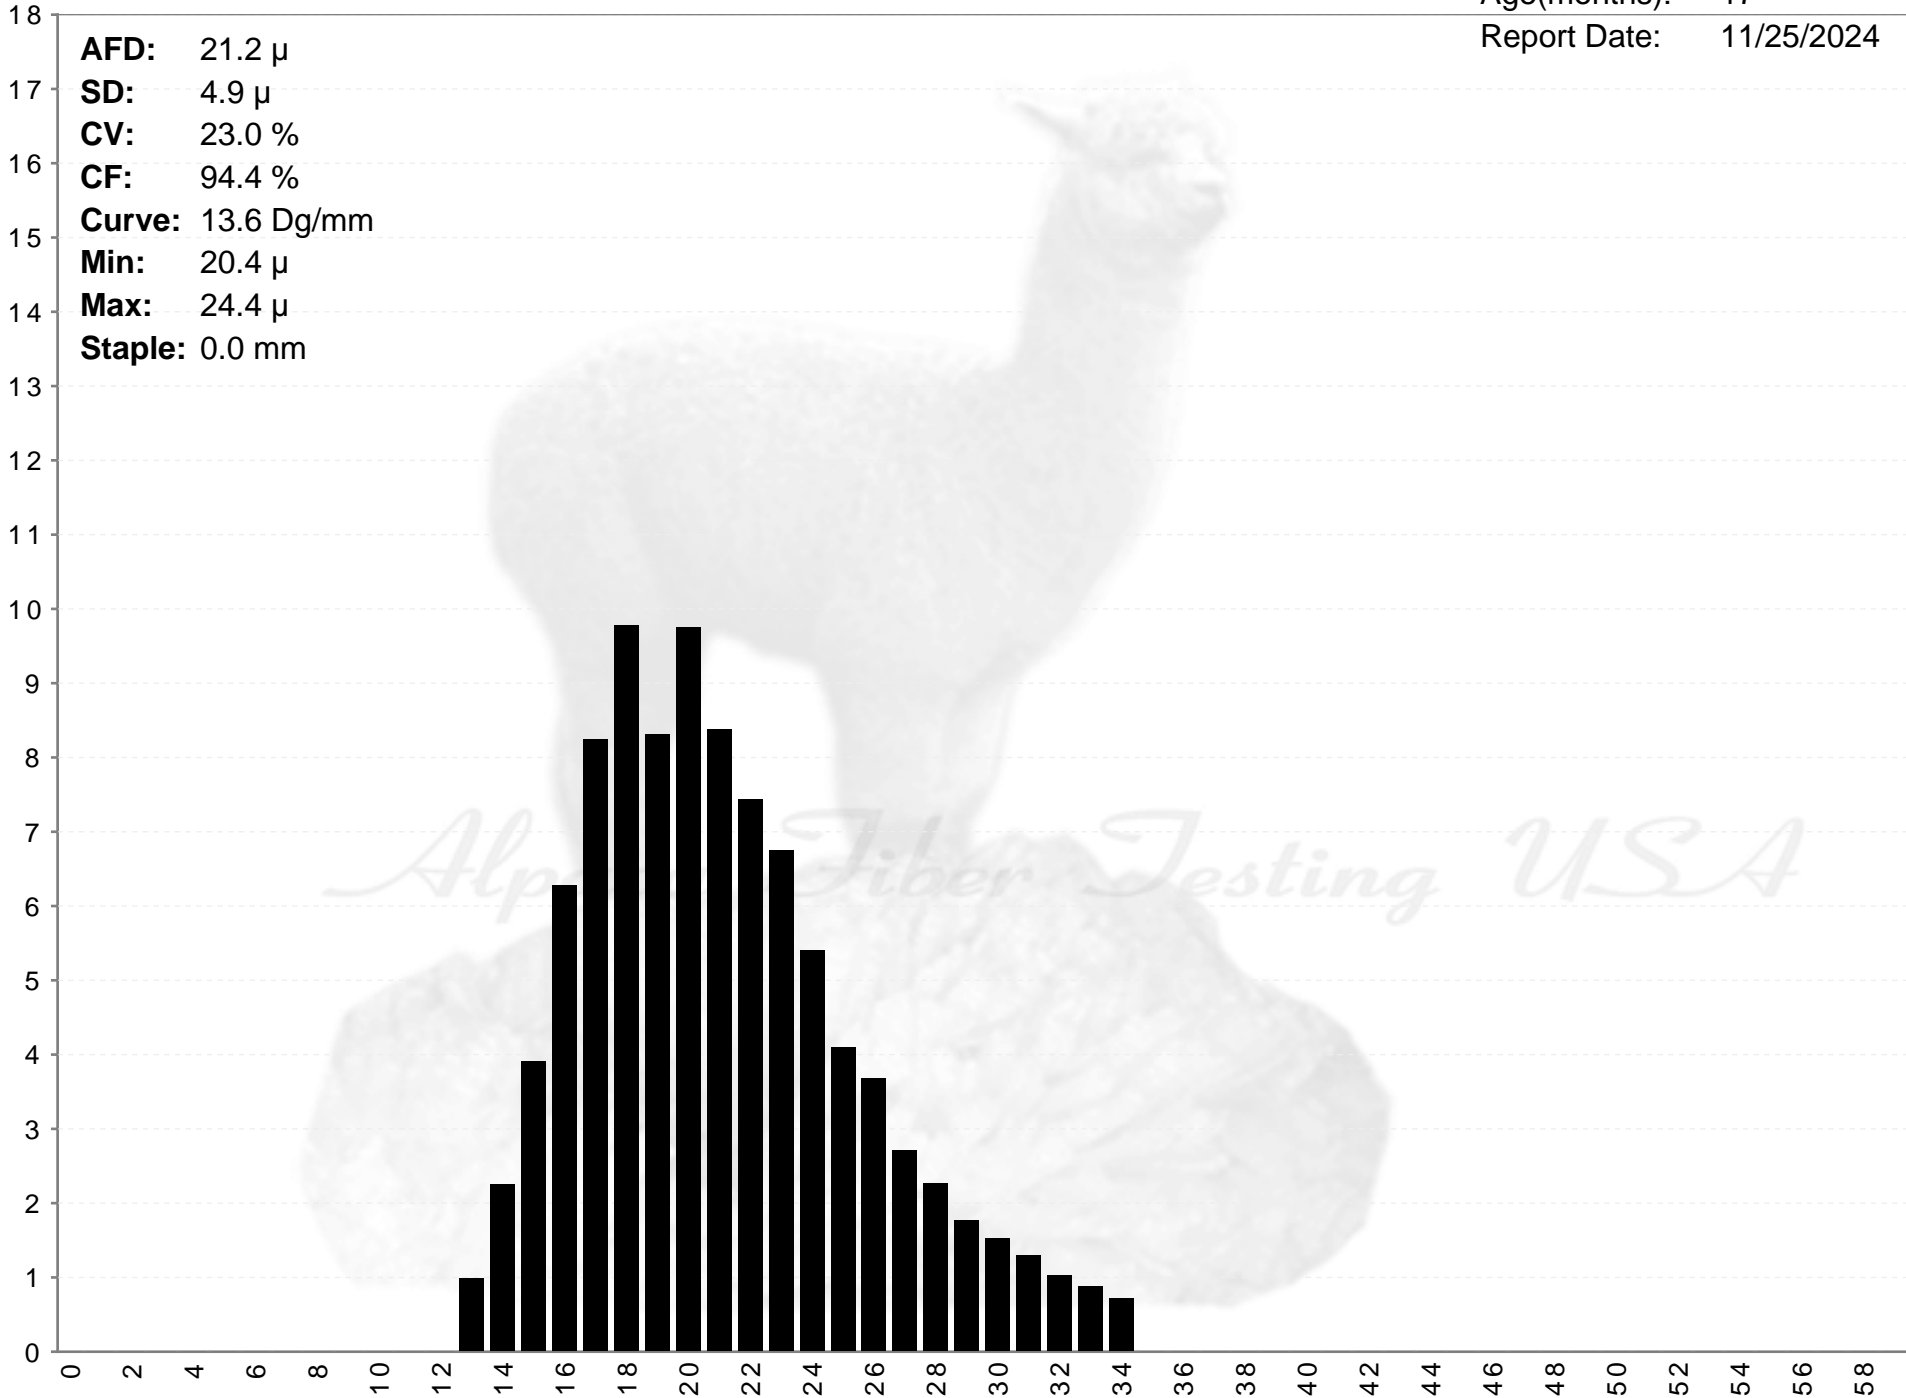

Anderson Acres

SKYE

Age(months): 17
Report Date: 11/25/2024

AFD: 21.2 μ
SD: 4.9 μ
CV: 23.0 %
CF: 94.4 %
Curve: 13.6 Dg/mm
Min: 20.4 μ
Max: 24.4 μ
Staple: 0.0 mm

% of Fibers

Alpaca Fiber Testing USA

Fiber Diameter (microns)

Anderson Acres

SKYE

Age(months): 17

Report Date: 11/25/2024

AFD: 21.2 μ
SD: 4.9 μ
CV: 23.0 %
CF: 94.4 %
Curve: 13.6 Dg/mm
Min: 20.4 μ
Max: 24.4 μ
Staple: 0.0 mm

Alpaca Fiber Testing USA