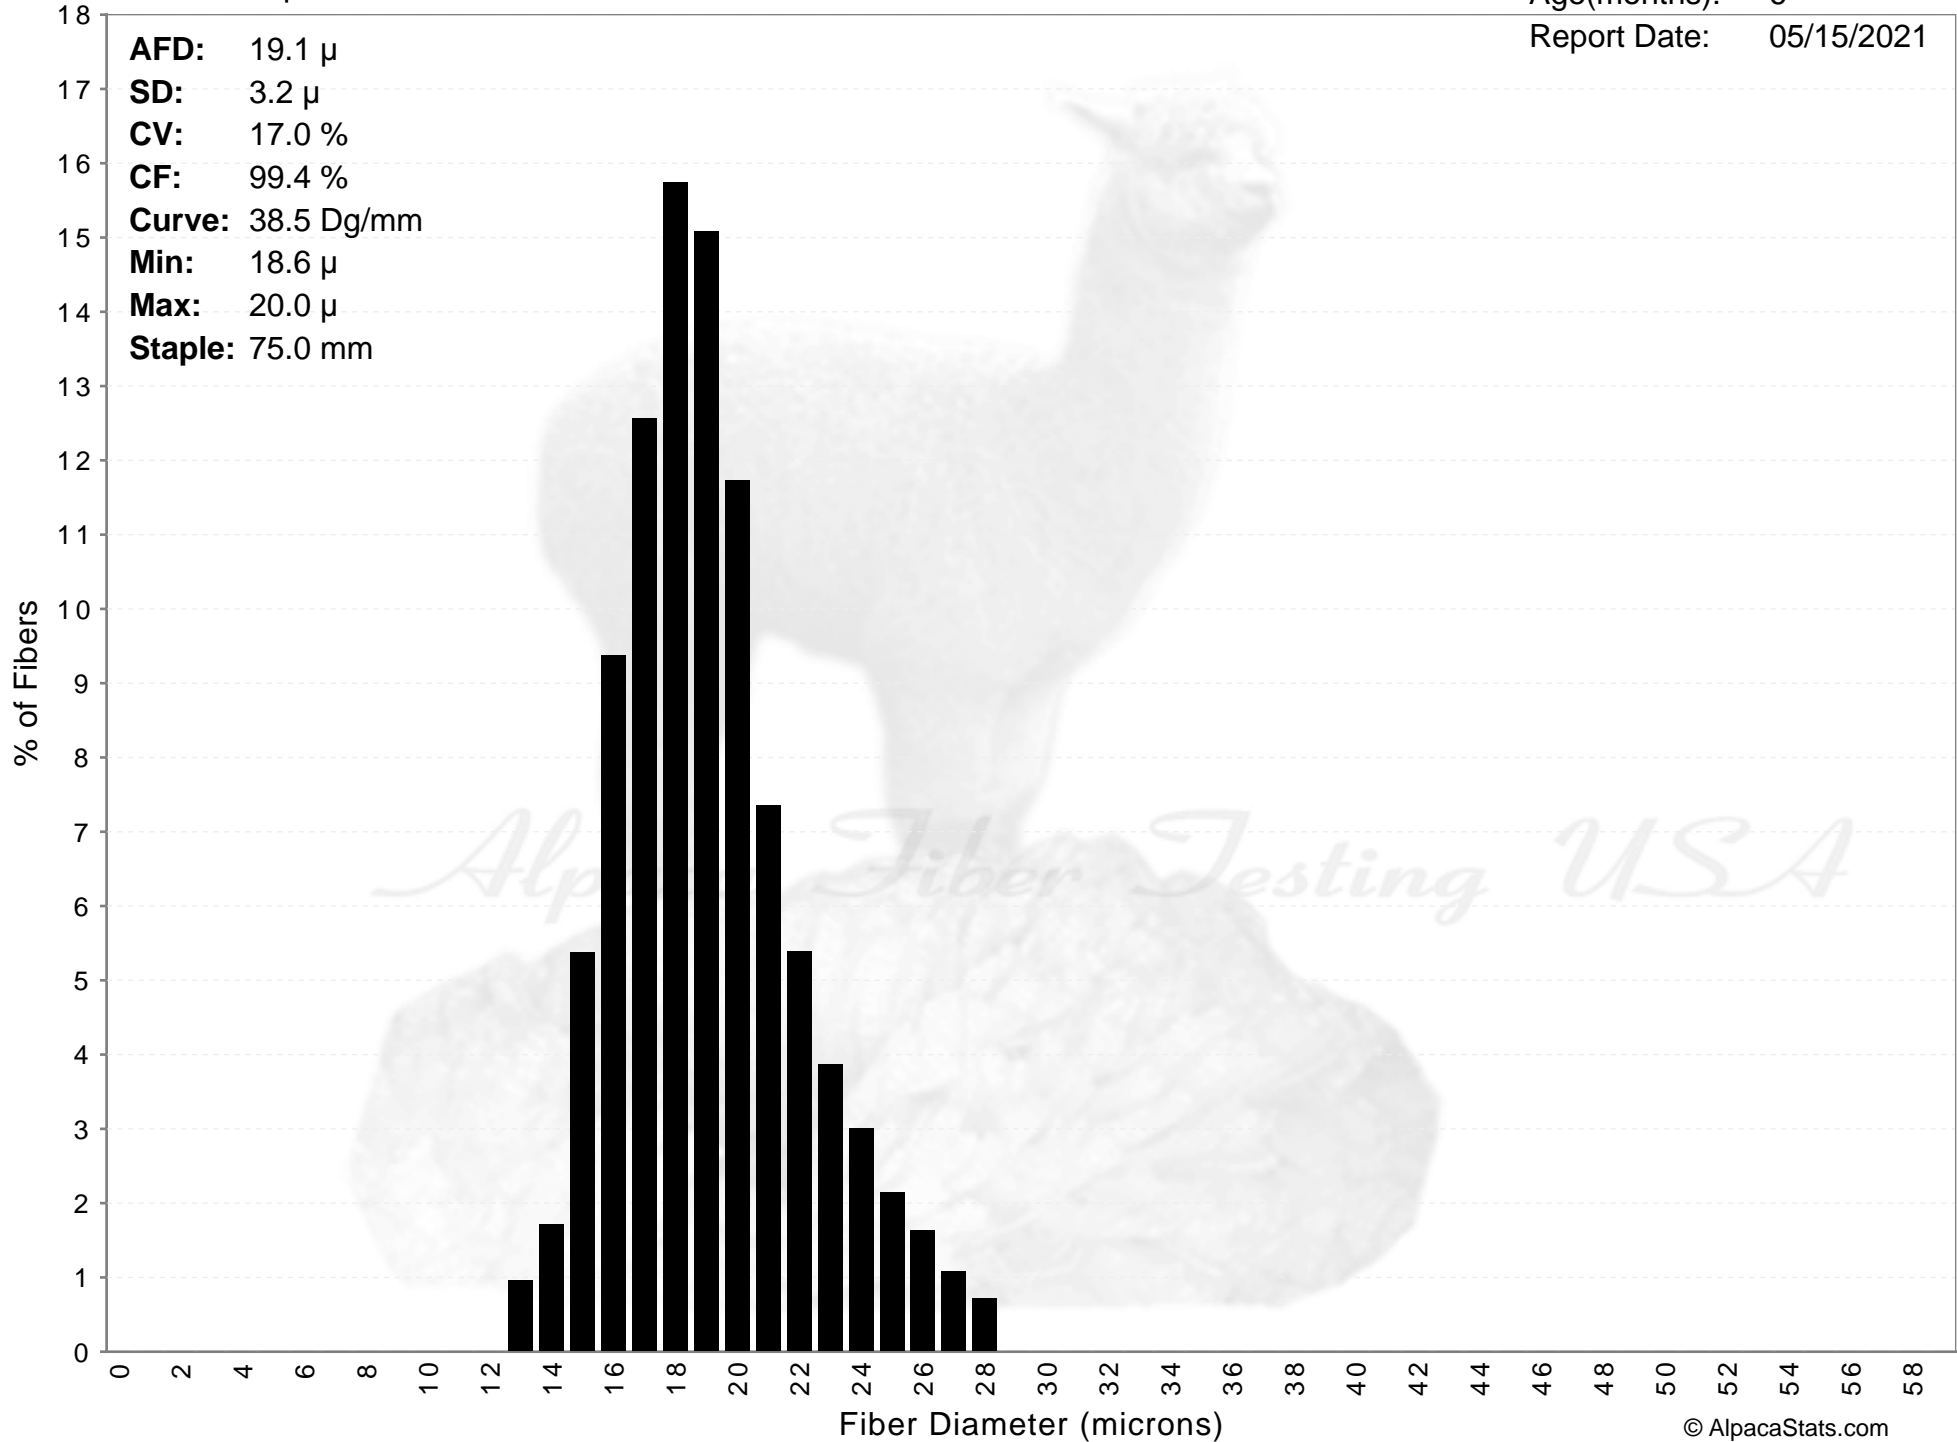

Cinco C's Alpacas

DREAMY

Age(months): 6

Report Date: 05/15/2021

AFD: 19.1 μ
SD: 3.2 μ
CV: 17.0 %
CF: 99.4 %
Curve: 38.5 Dg/mm
Min: 18.6 μ
Max: 20.0 μ
Staple: 75.0 mm

Cinco C's Alpacas

DREAMY

Age(months): 6
Report Date: 05/15/2021

AFD: 19.1 μ
SD: 3.2 μ
CV: 17.0 %
CF: 99.4 %
Curve: 38.5 Dg/mm
Min: 18.6 μ
Max: 20.0 μ
Staple: 75.0 mm