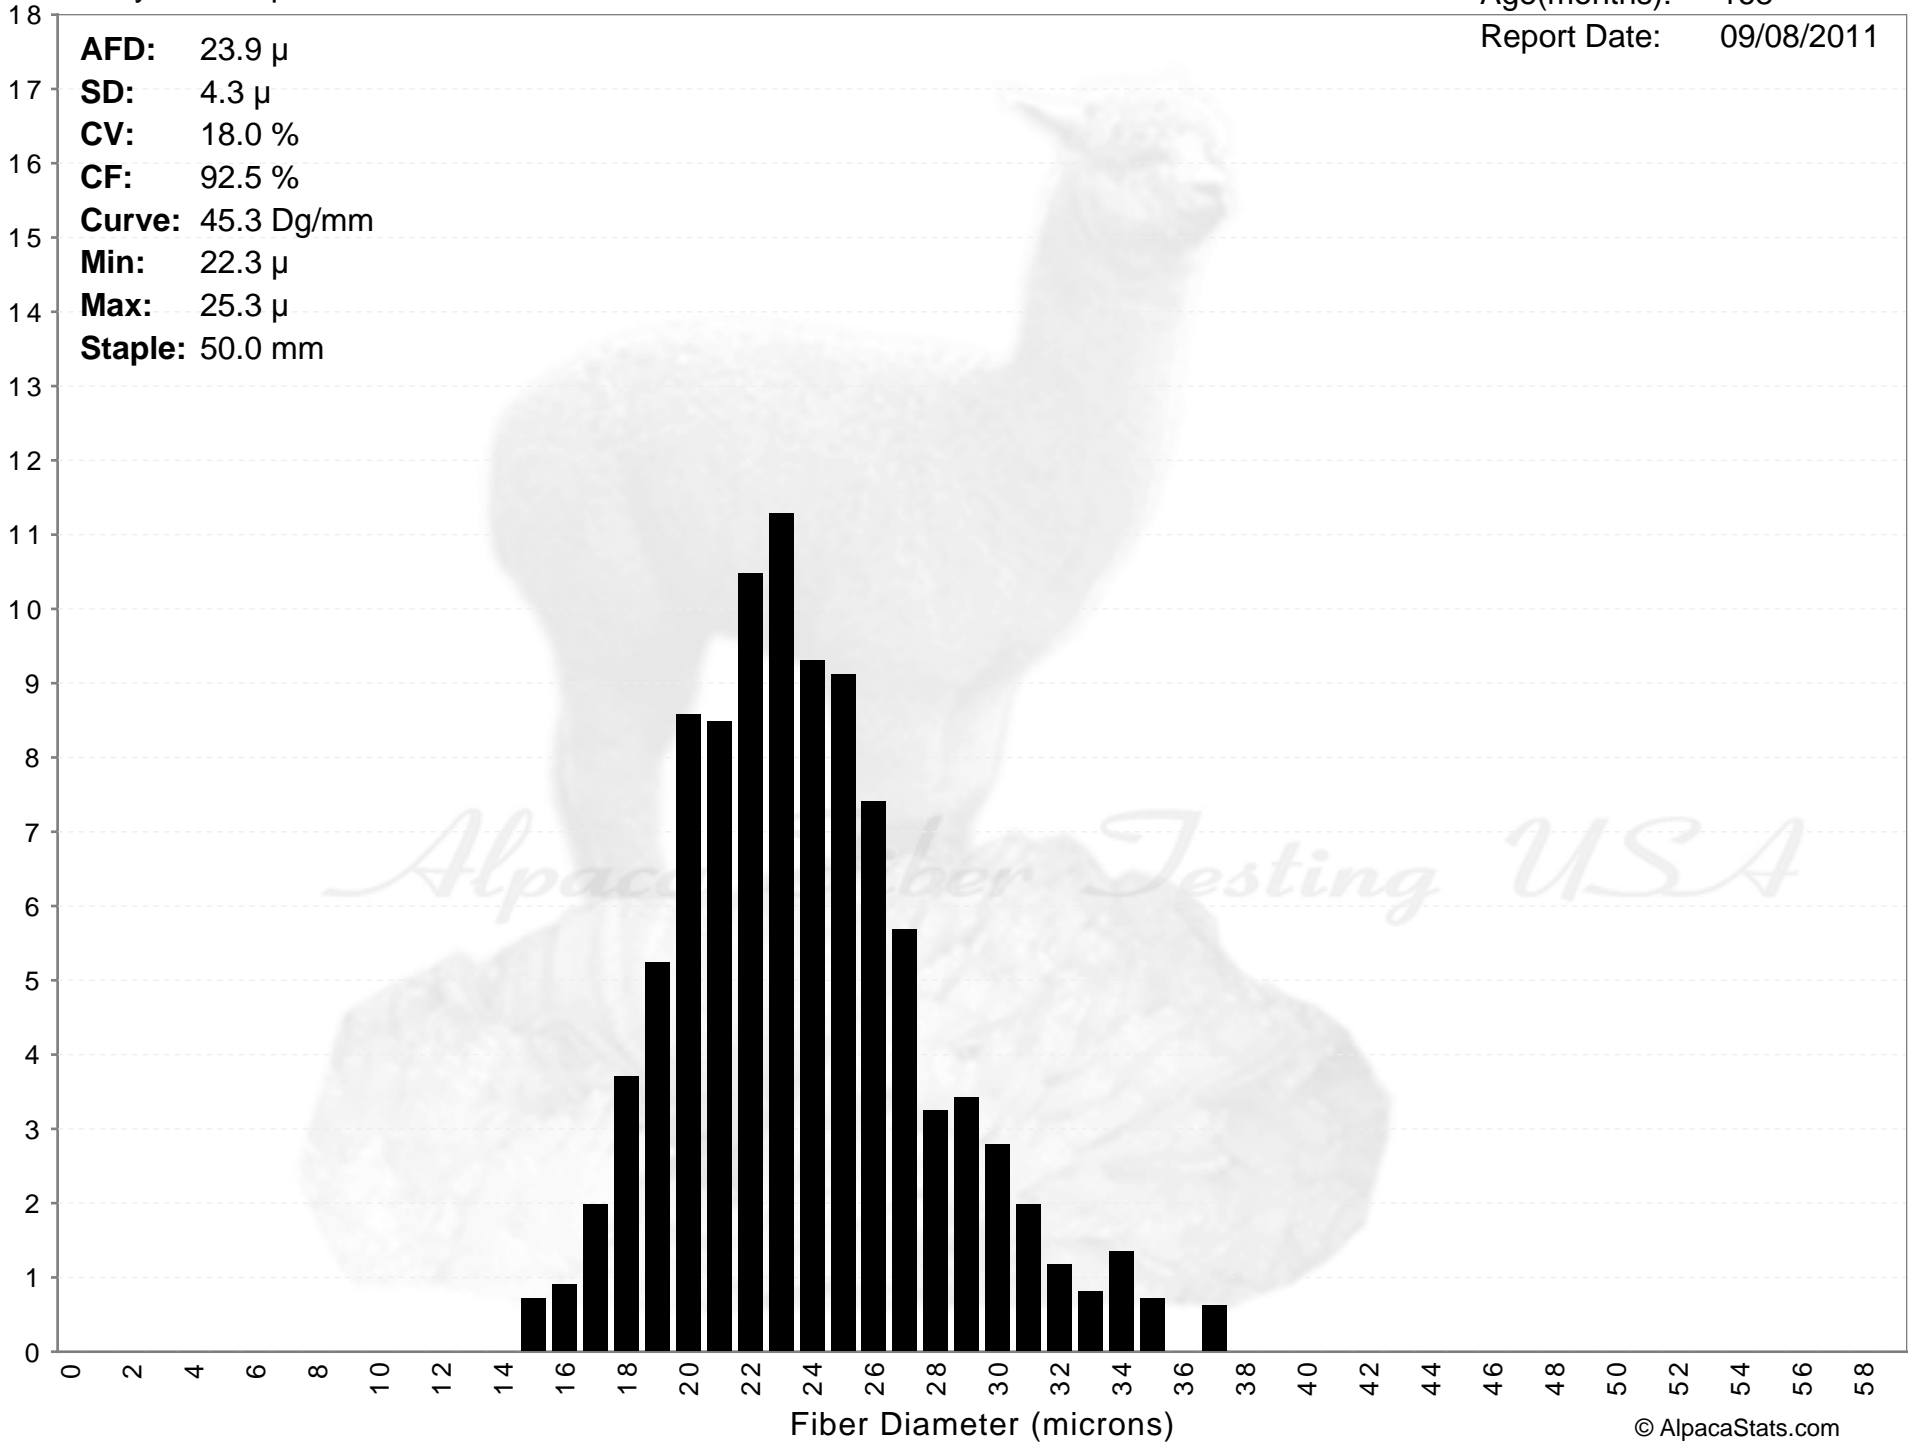

Windy Farm Alpacas

AYSEN'S MIMOSA

Age(months): 168
Report Date: 09/08/2011

AFD: 23.9 μ
SD: 4.3 μ
CV: 18.0 %
CF: 92.5 %
Curve: 45.3 Dg/mm
Min: 22.3 μ
Max: 25.3 μ
Staple: 50.0 mm

% of Fibers