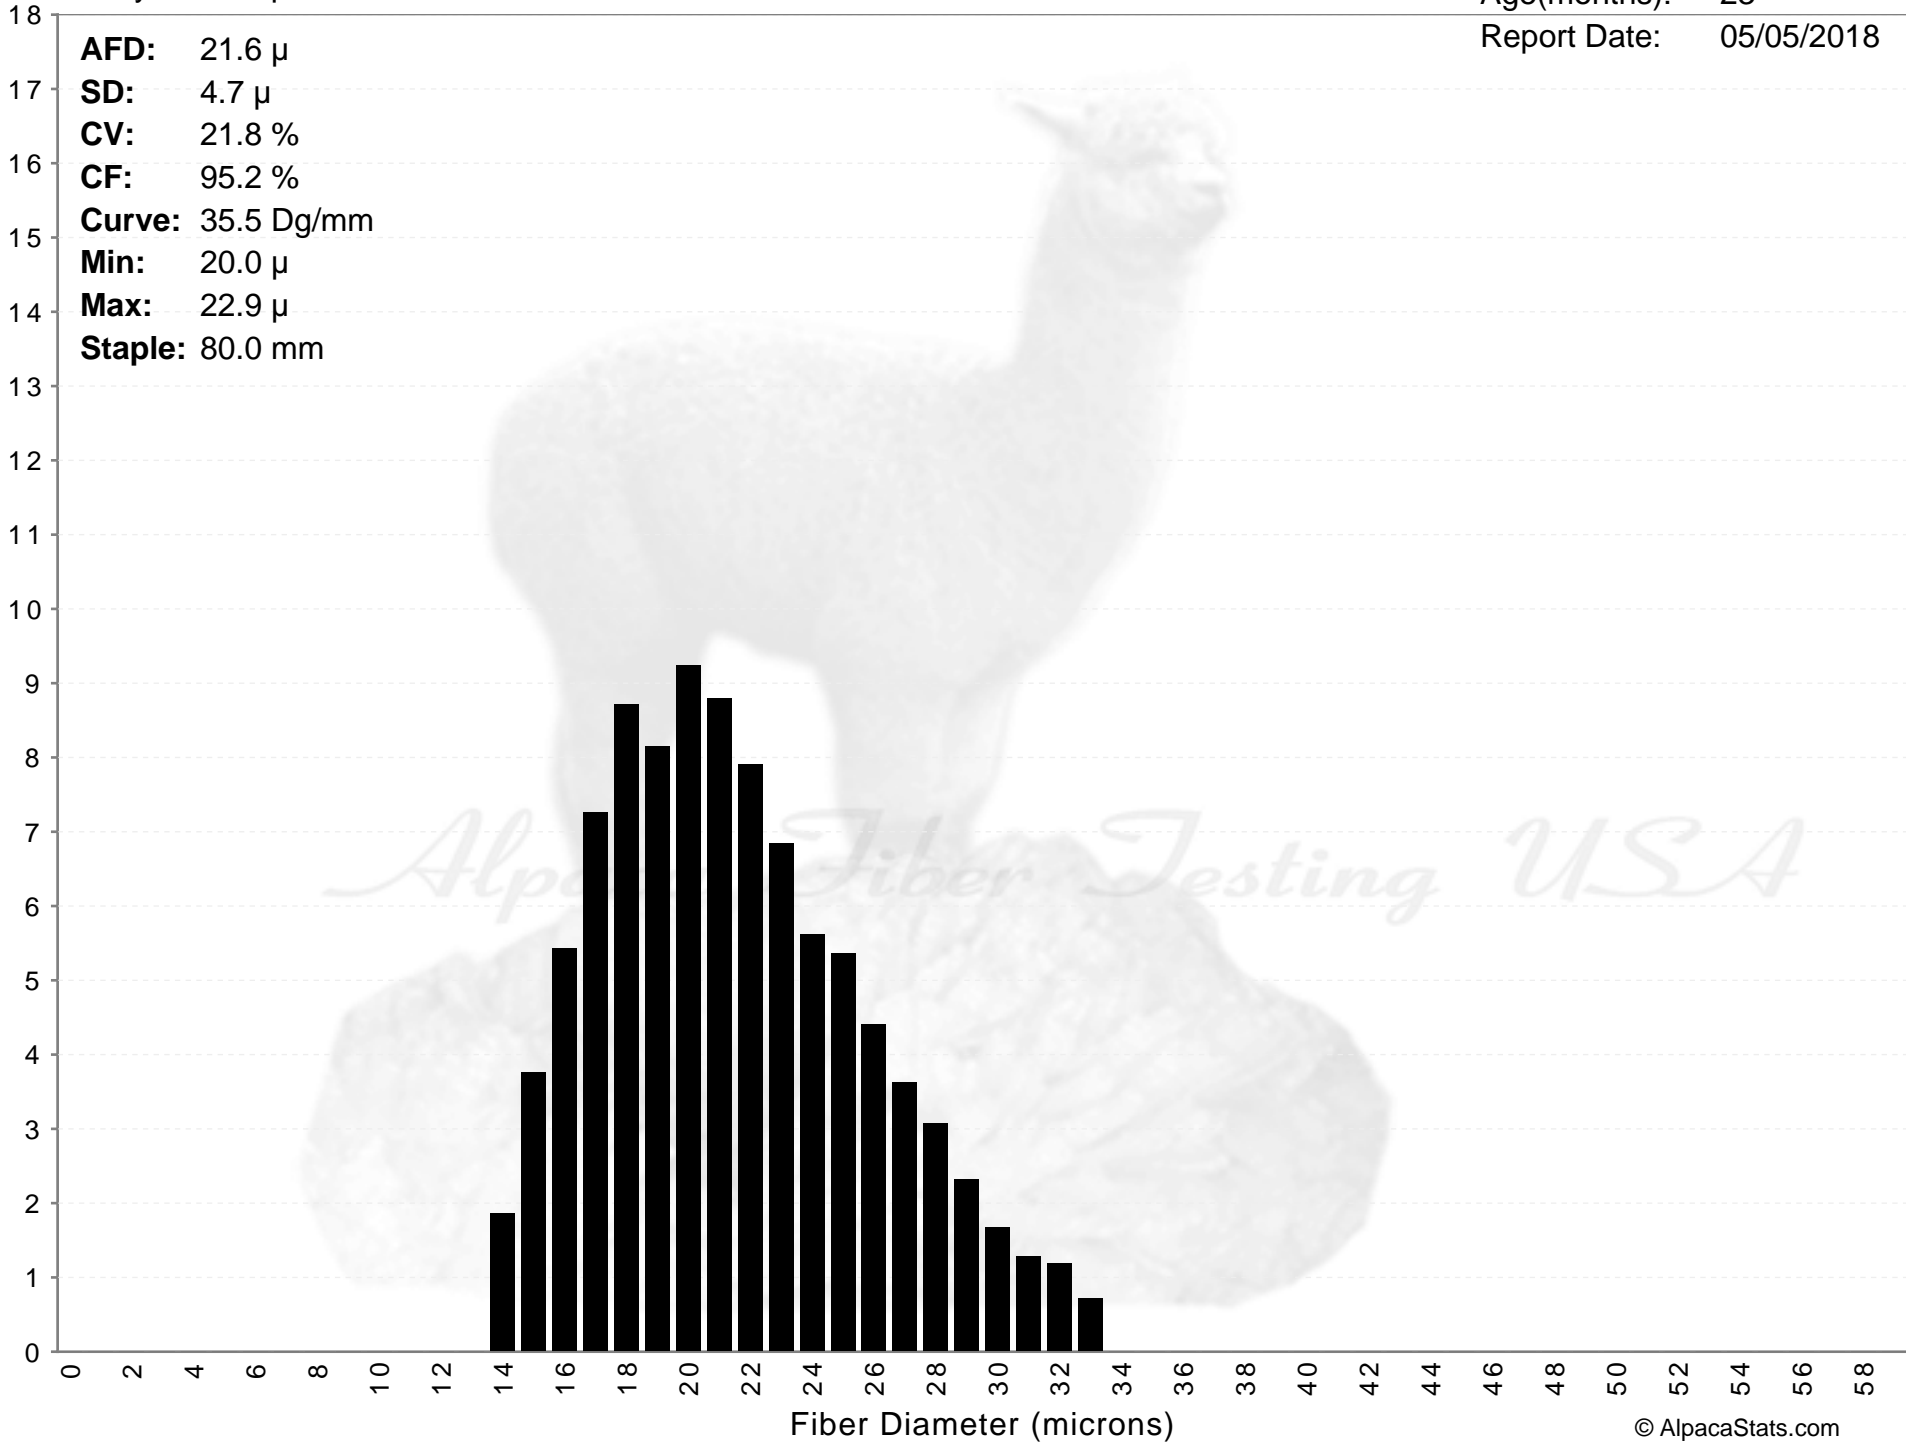

Windy Farm Alpacas

WINDY'S WILLIAM

Age(months): 23
Report Date: 05/05/2018

AFD: 21.6 μ
SD: 4.7 μ
CV: 21.8 %
CF: 95.2 %
Curve: 35.5 Dg/mm
Min: 20.0 μ
Max: 22.9 μ
Staple: 80.0 mm

% of Fibers

Alpaca Fiber Testing USA