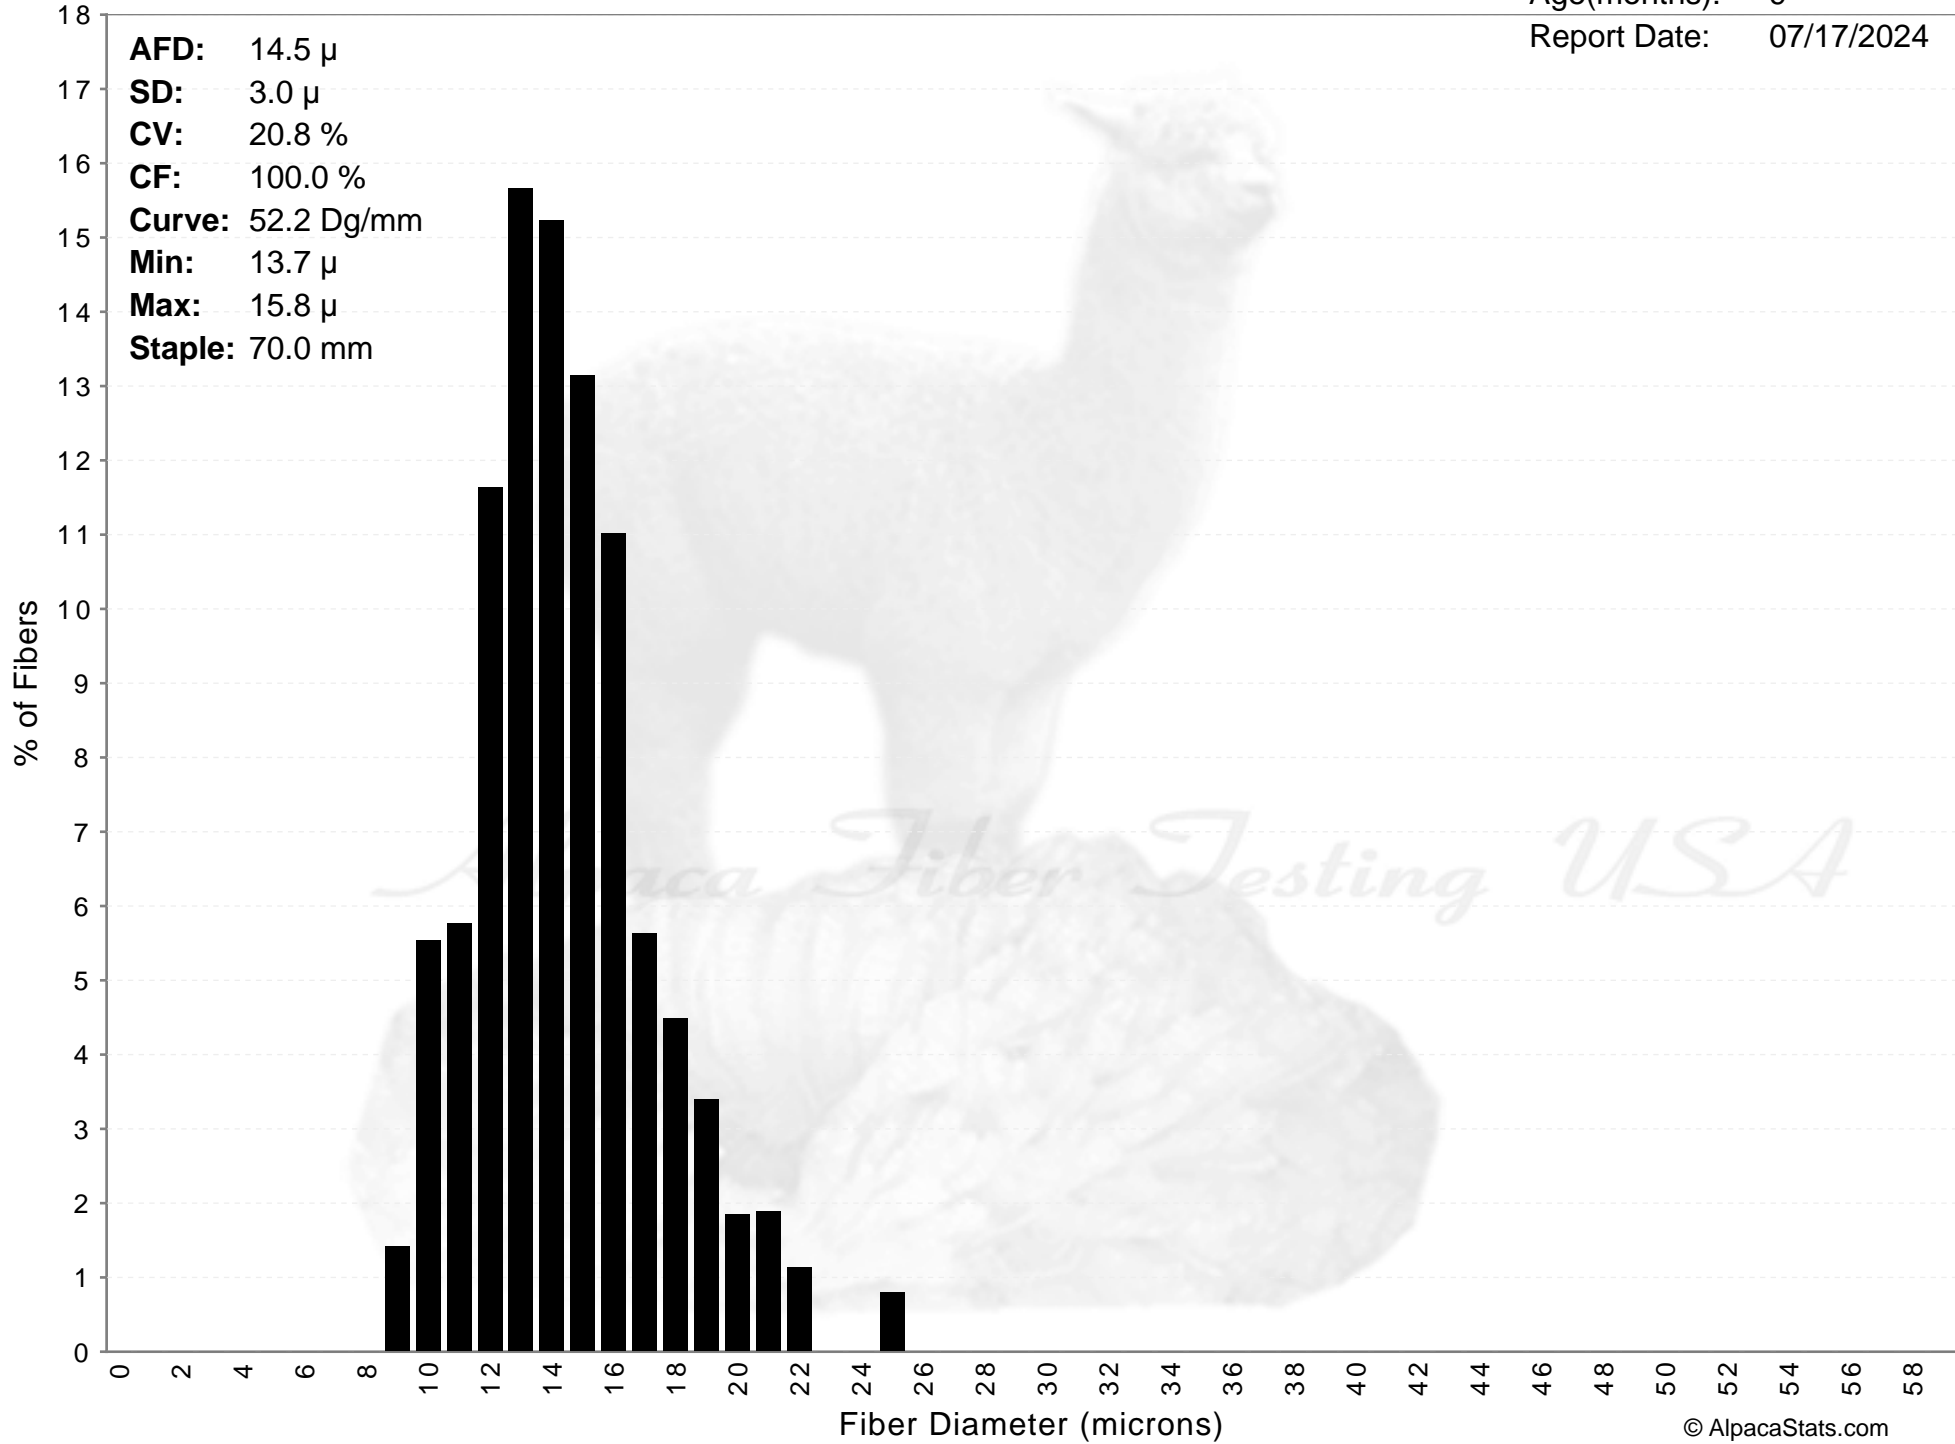

The Wood Farm

WOODY

Age(months): 9

Report Date: 07/17/2024

AFD: 14.5 μ
SD: 3.0 μ
CV: 20.8 %
CF: 100.0 %
Curve: 52.2 Dg/mm
Min: 13.7 μ
Max: 15.8 μ
Staple: 70.0 mm

WOODY

AFD: 14.5 μ
SD: 3.0 μ
CV: 20.8 %
CF: 100.0 %
Curve: 52.2 Dg/mm
Min: 13.7 μ
Max: 15.8 μ
Staple: 70.0 mm

Alpaca Fiber Testing USA