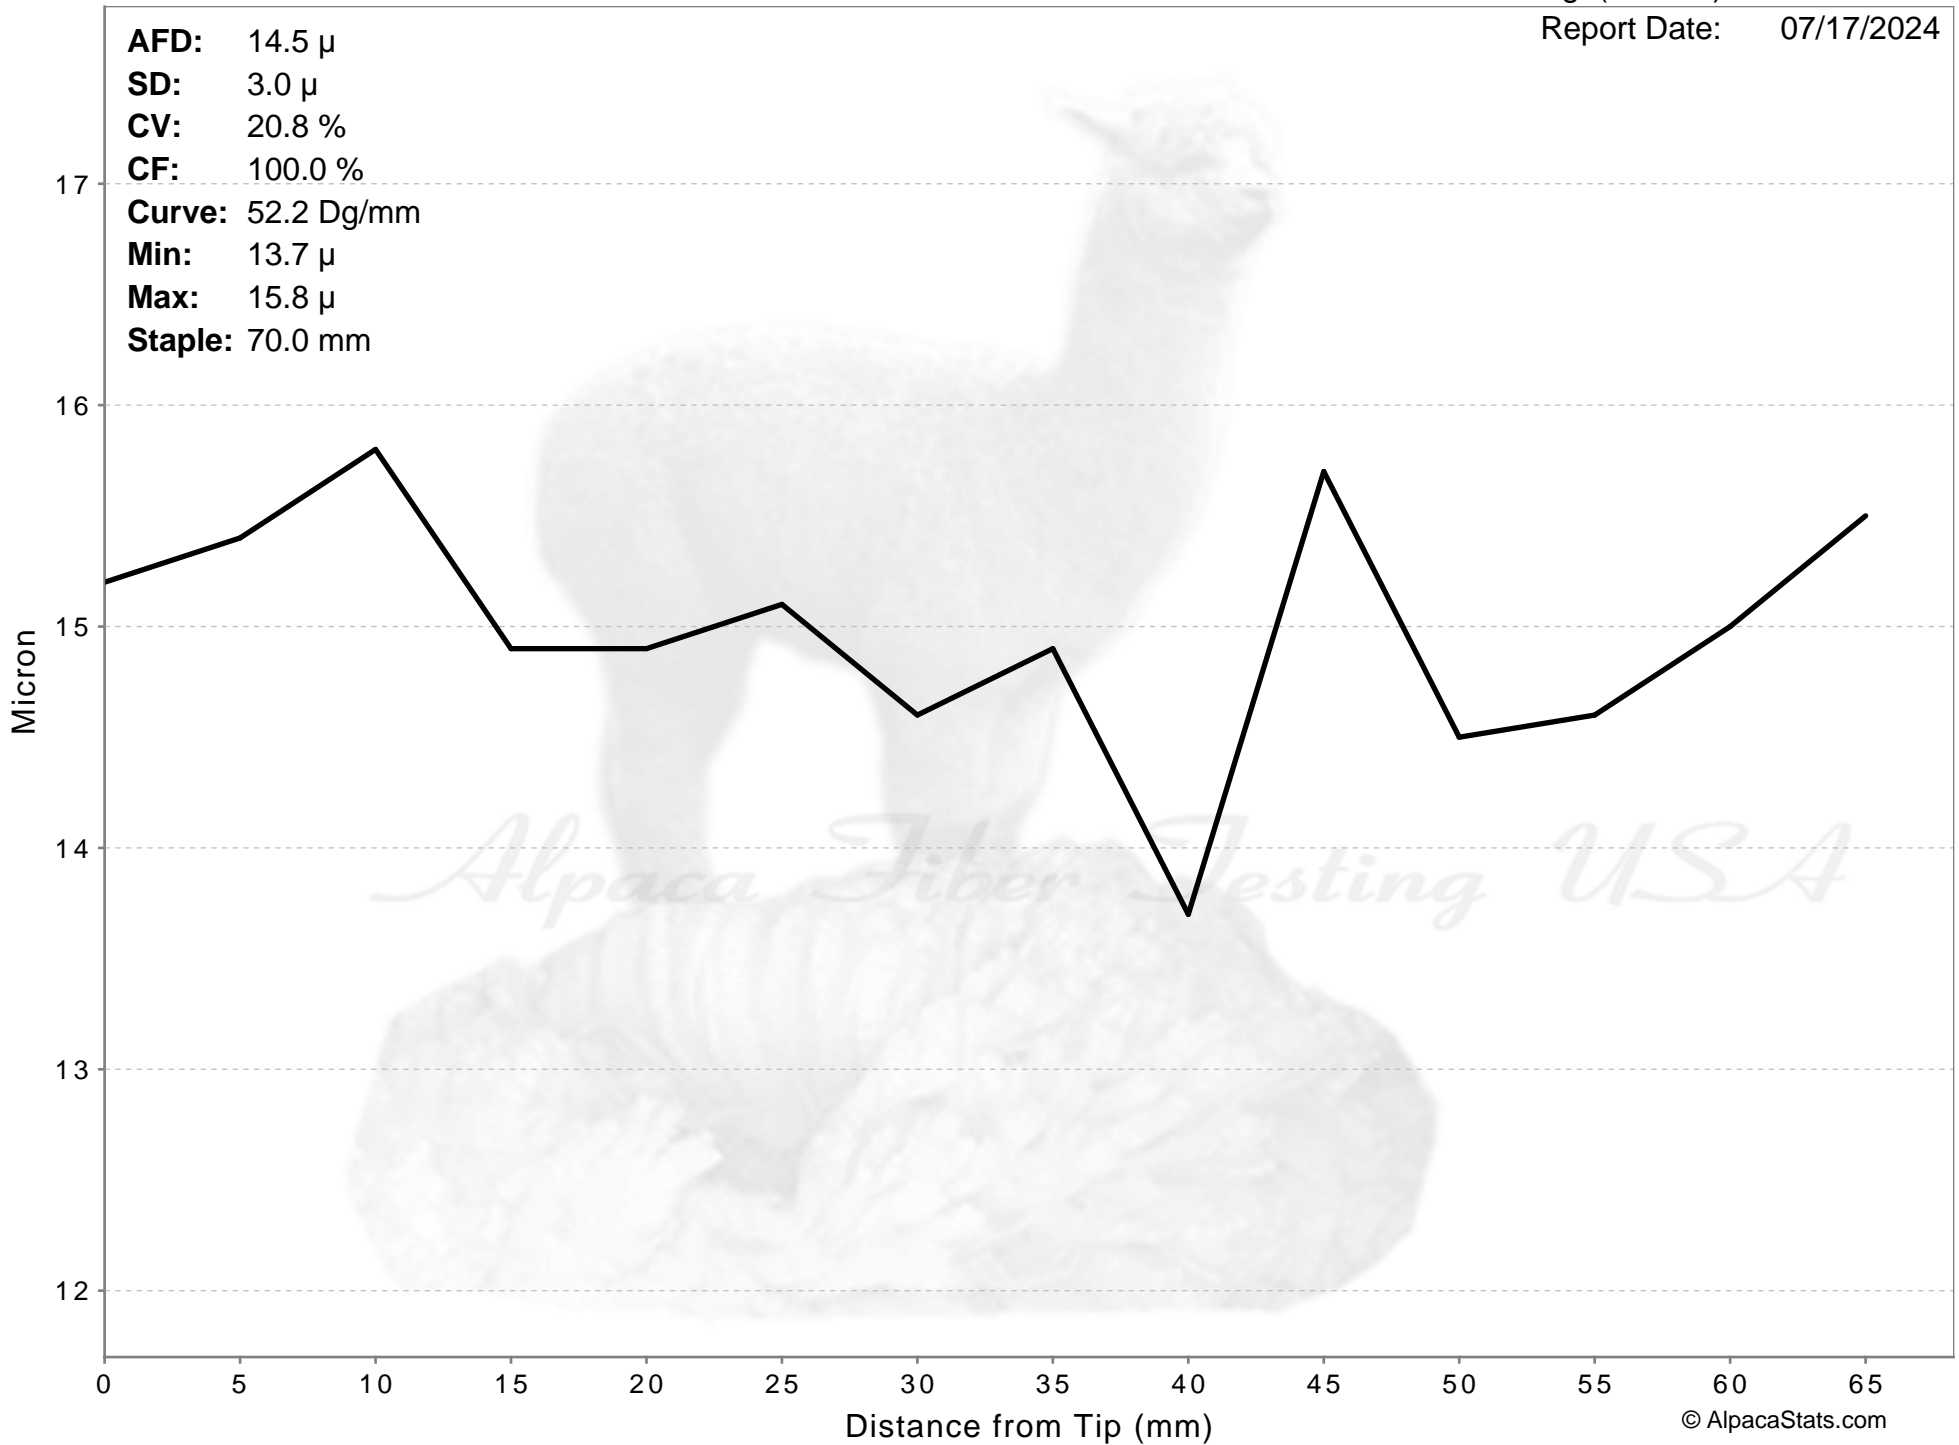

The Wood Farm

WOODY

Age(months): 9

Report Date: 07/17/2024

AFD: 14.5 μ
SD: 3.0 μ
CV: 20.8 %
CF: 100.0 %
Curve: 52.2 Dg/mm
Min: 13.7 μ
Max: 15.8 μ
Staple: 70.0 mm

WOODY

AFD: 14.5 μ
SD: 3.0 μ
CV: 20.8 %
CF: 100.0 %
Curve: 52.2 Dg/mm
Min: 13.7 μ
Max: 15.8 μ
Staple: 70.0 mm

Alpaca Fiber Testing USA