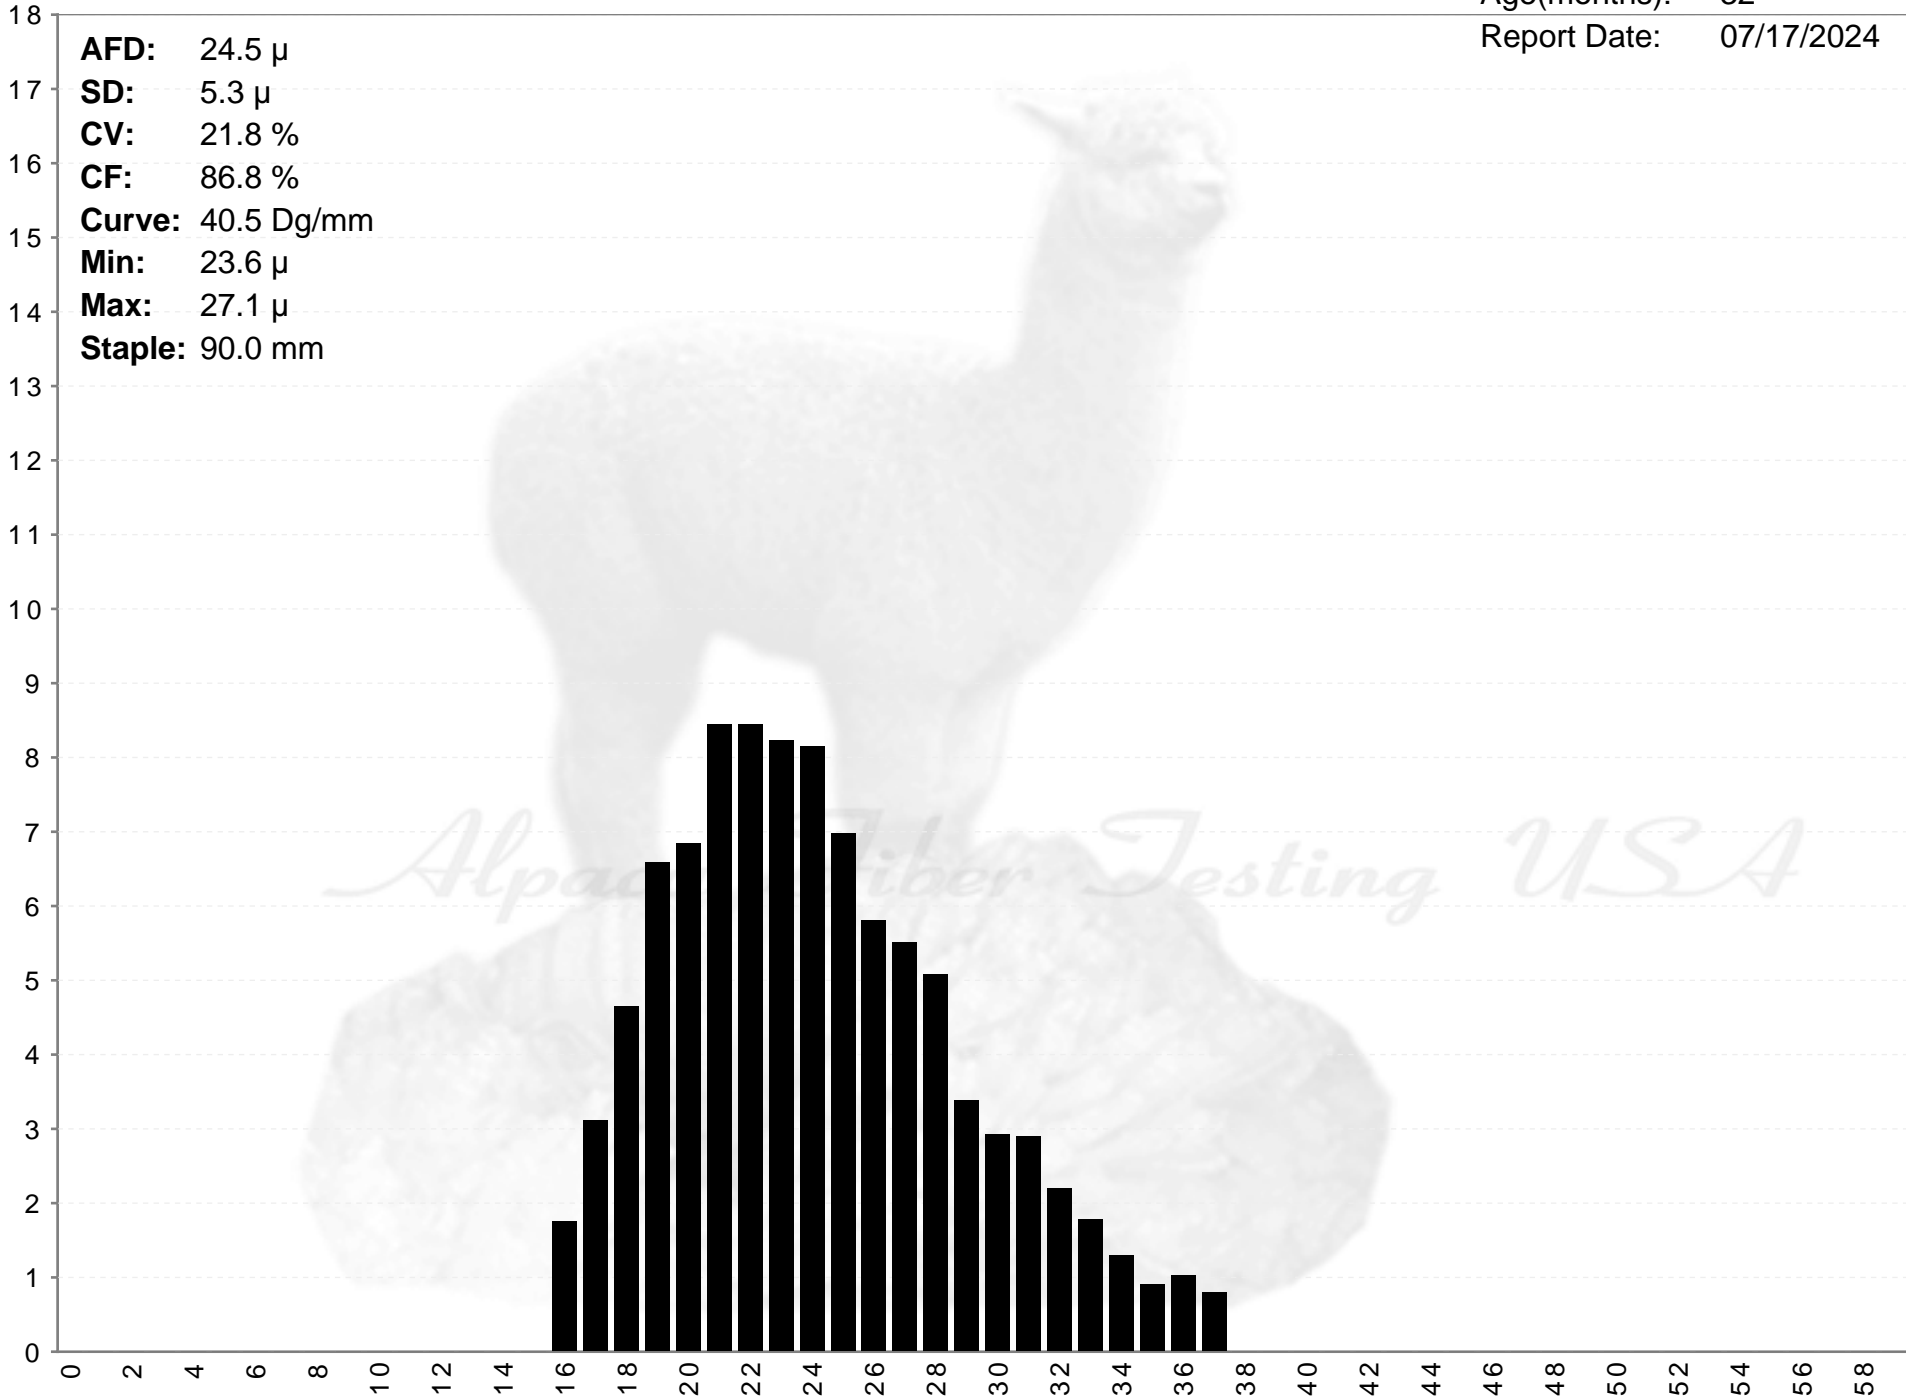

The Wood Farm

FANCY

Age(months): 32
Report Date: 07/17/2024

AFD: 24.5 μ
SD: 5.3 μ
CV: 21.8 %
CF: 86.8 %
Curve: 40.5 Dg/mm
Min: 23.6 μ
Max: 27.1 μ
Staple: 90.0 mm

% of Fibers

Fiber Diameter (microns)

FANCY

AFD: 24.5 μ
SD: 5.3 μ
CV: 21.8 %
CF: 86.8 %
Curve: 40.5 Dg/mm
Min: 23.6 μ
Max: 27.1 μ
Staple: 90.0 mm