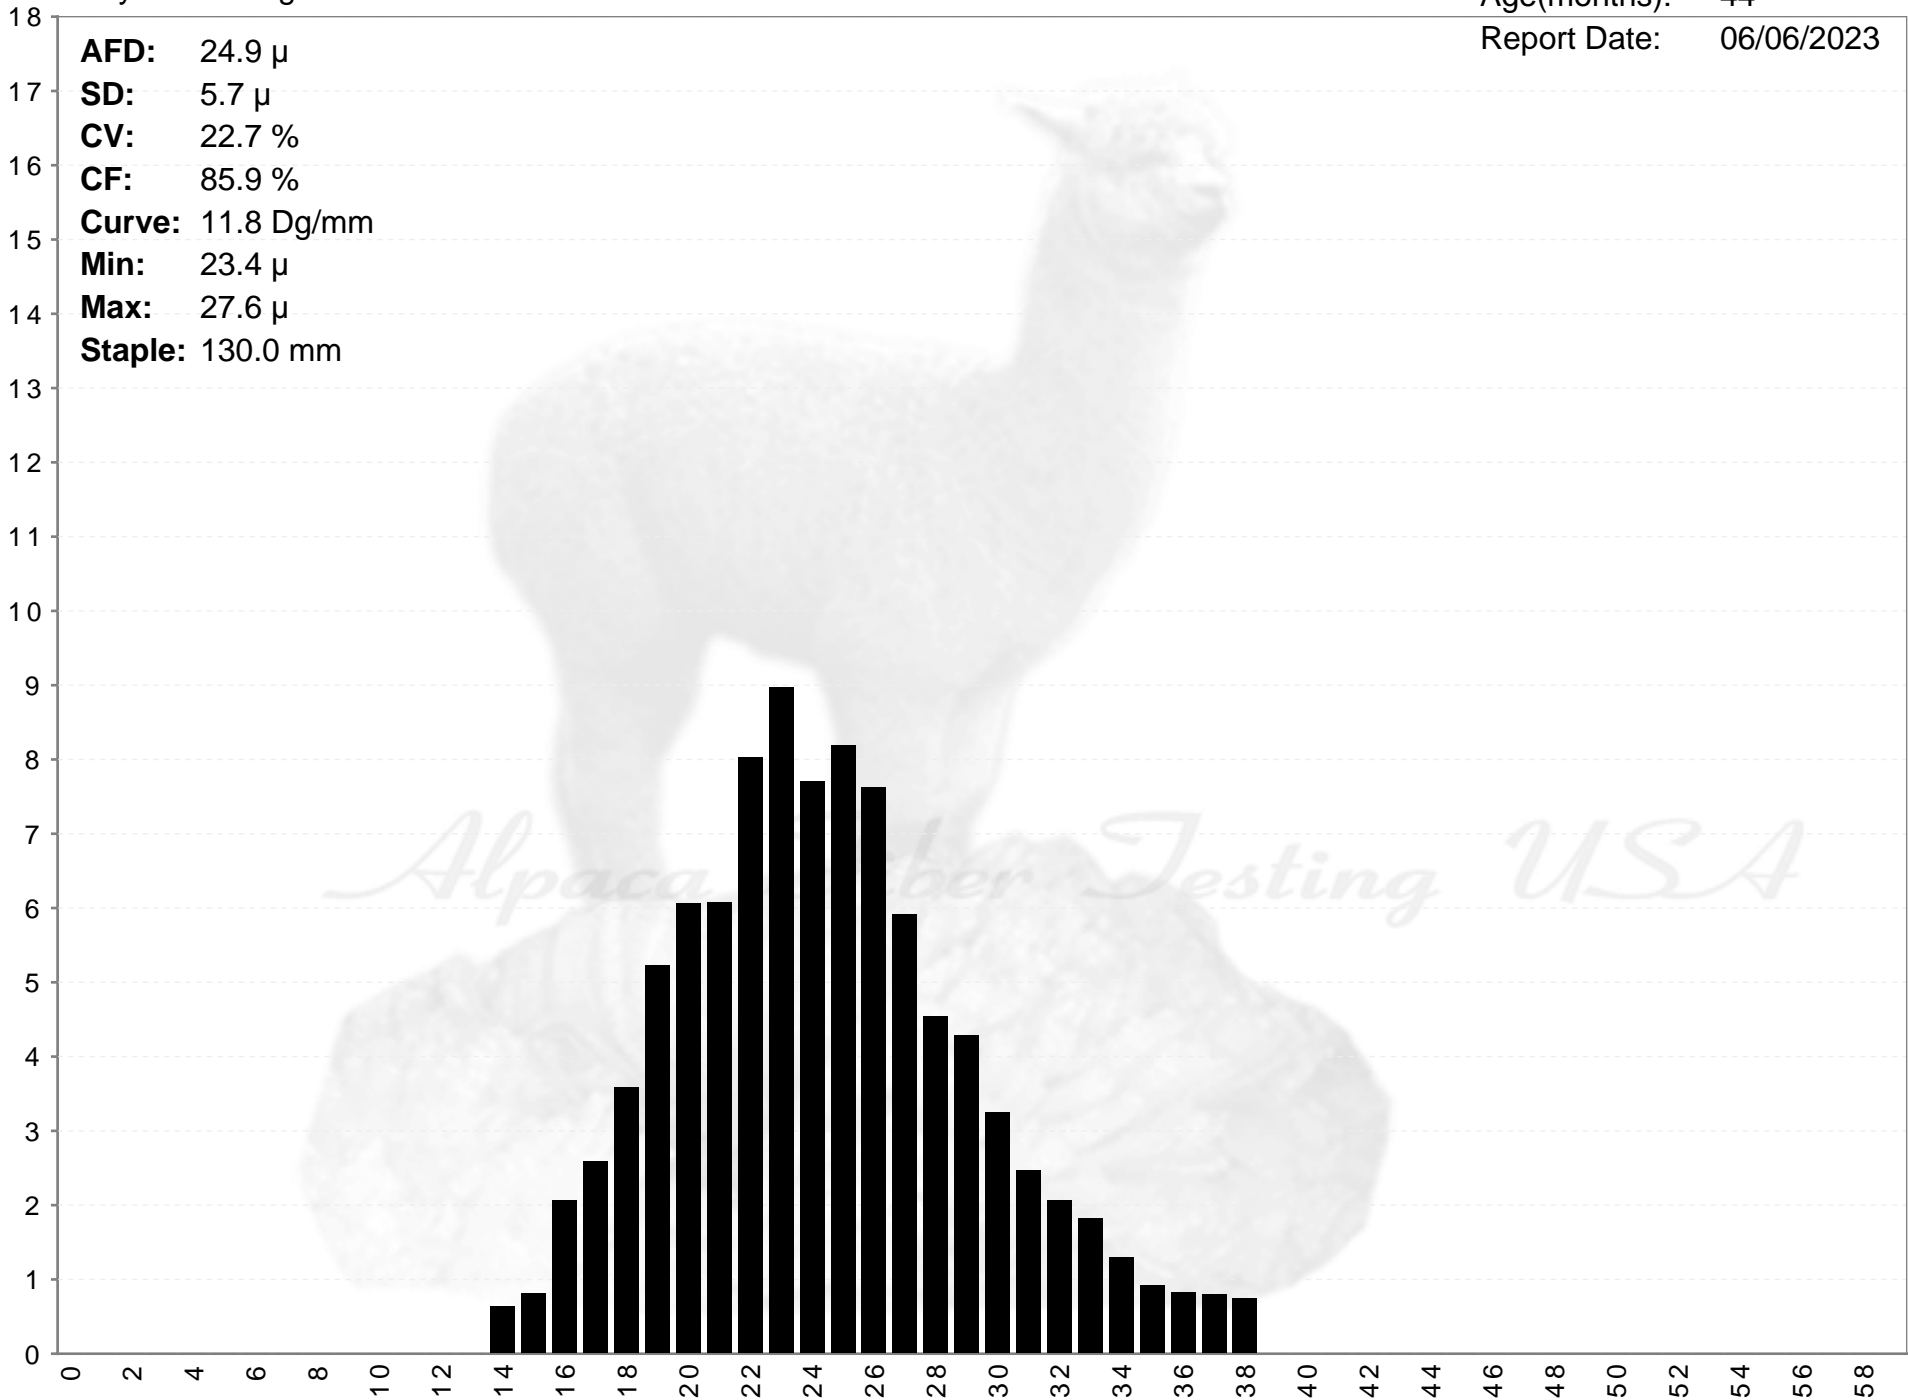

Patty Haselbring

CHINA GIRL

Age(months): 44
Report Date: 06/06/2023

AFD: 24.9 μ
SD: 5.7 μ
CV: 22.7 %
CF: 85.9 %
Curve: 11.8 Dg/mm
Min: 23.4 μ
Max: 27.6 μ
Staple: 130.0 mm

% of Fibers

Alpaca Fiber Testing USA

Fiber Diameter (microns)

Patty Haselbring

CHINA GIRL

Age(months): 44

Report Date: 06/06/2023

AFD: 24.9 μ
SD: 5.7 μ
CV: 22.7 %
CF: 85.9 %
Curve: 11.8 Dg/mm
Min: 23.4 μ
Max: 27.6 μ
Staple: 130.0 mm