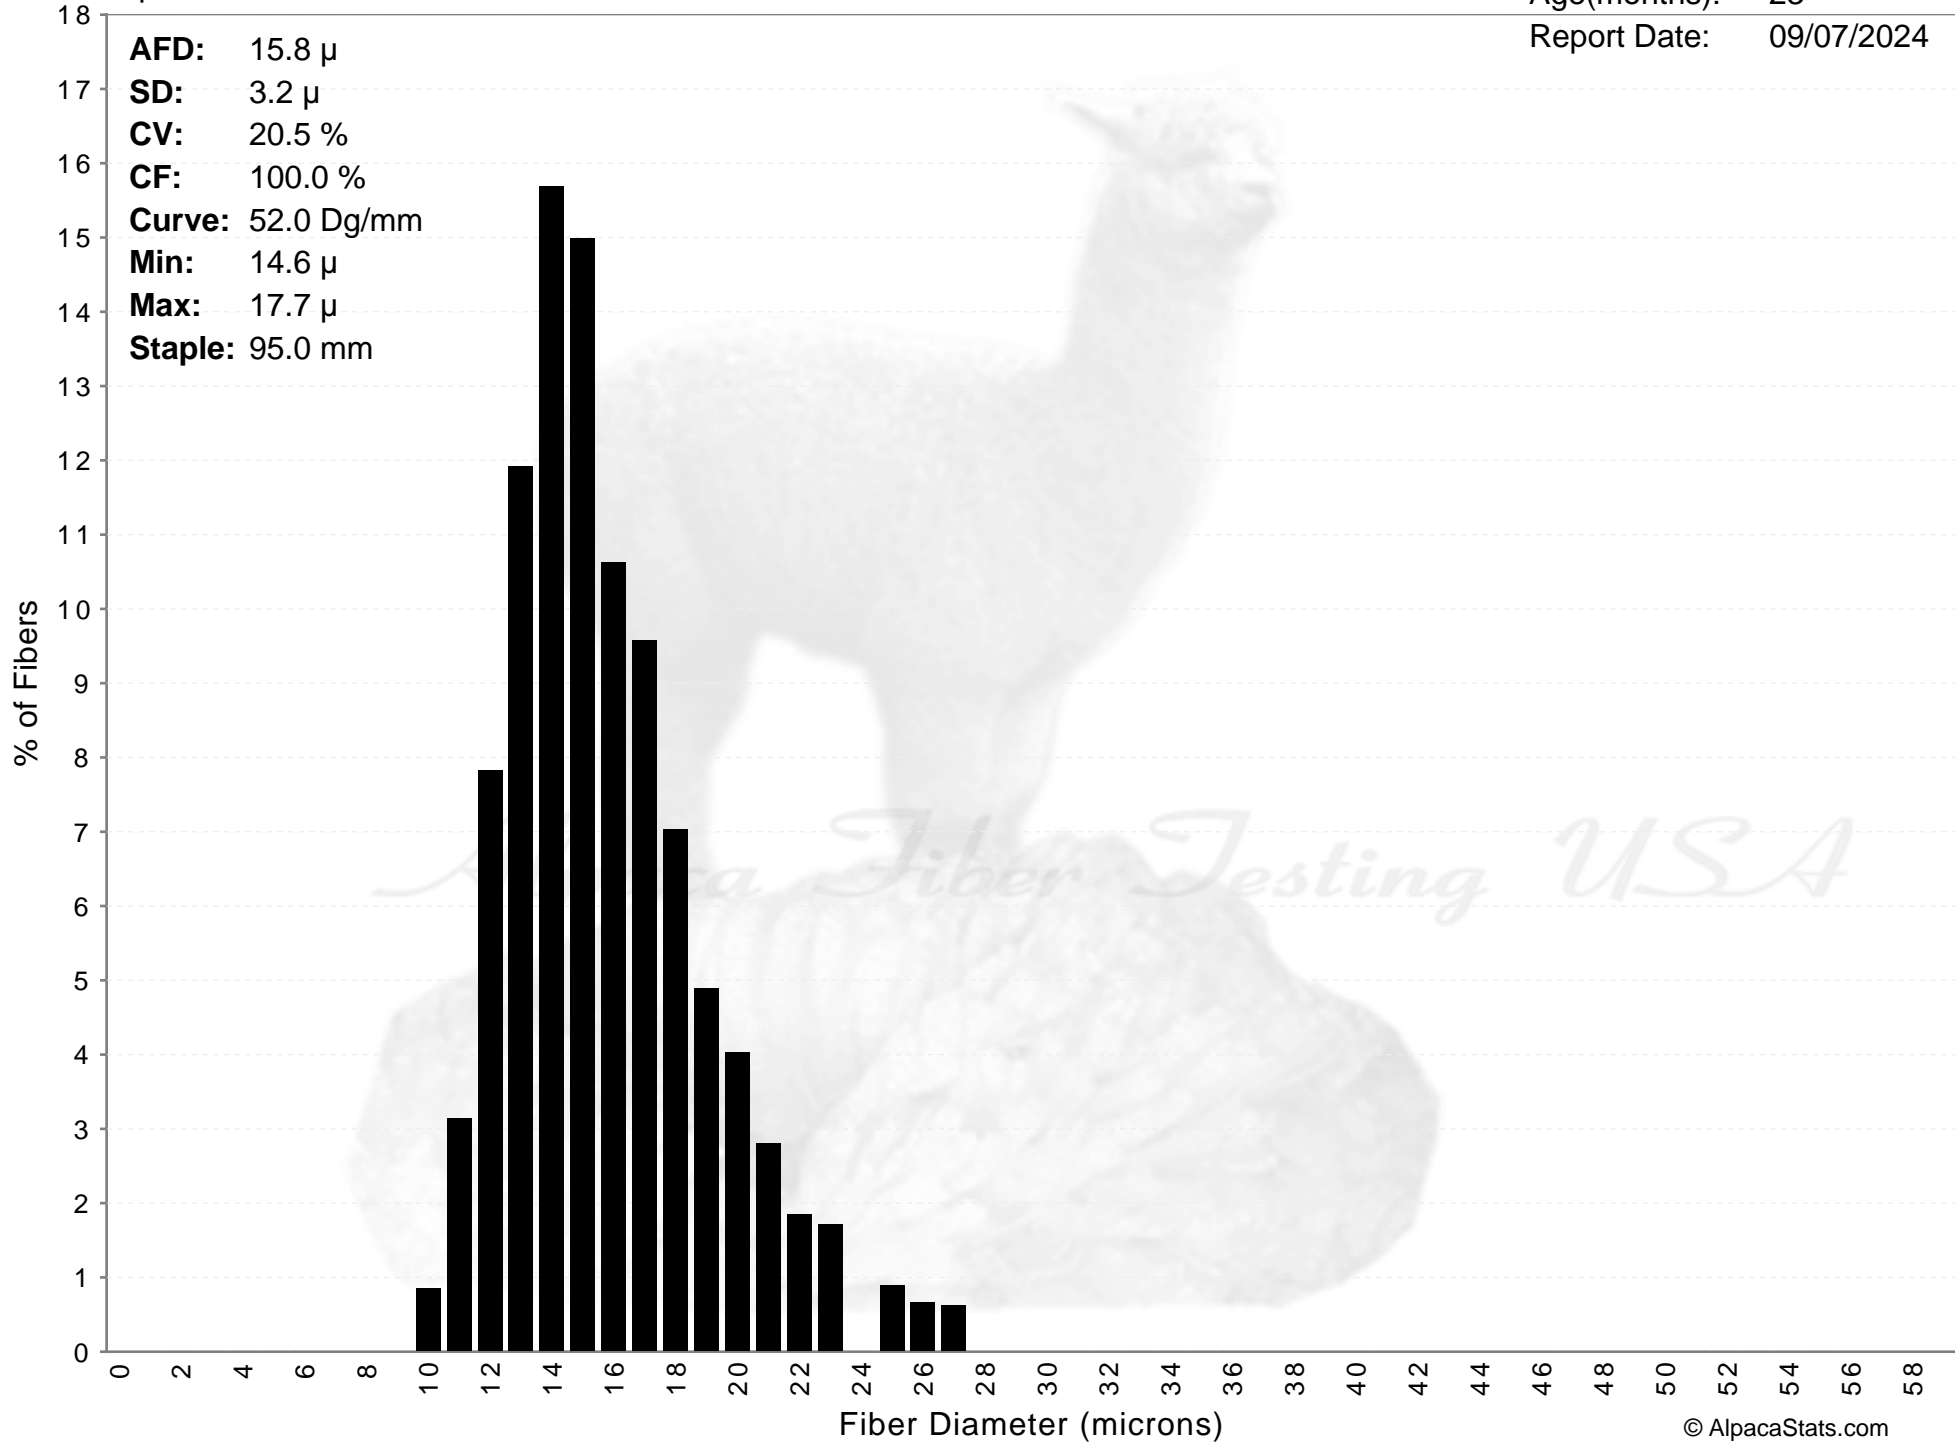

Alpacas from MaRS

WAHOO'S KIPINI FROM MARS

Age(months): 23
Report Date: 09/07/2024

AFD: 15.8 μ
SD: 3.2 μ
CV: 20.5 %
CF: 100.0 %
Curve: 52.0 Dg/mm
Min: 14.6 μ
Max: 17.7 μ
Staple: 95.0 mm

WAHOO'S KIPINI FROM MARS

AFD: 15.8 μ
SD: 3.2 μ
CV: 20.5 %
CF: 100.0 %
Curve: 52.0 Dg/mm
Min: 14.6 μ
Max: 17.7 μ
Staple: 95.0 mm