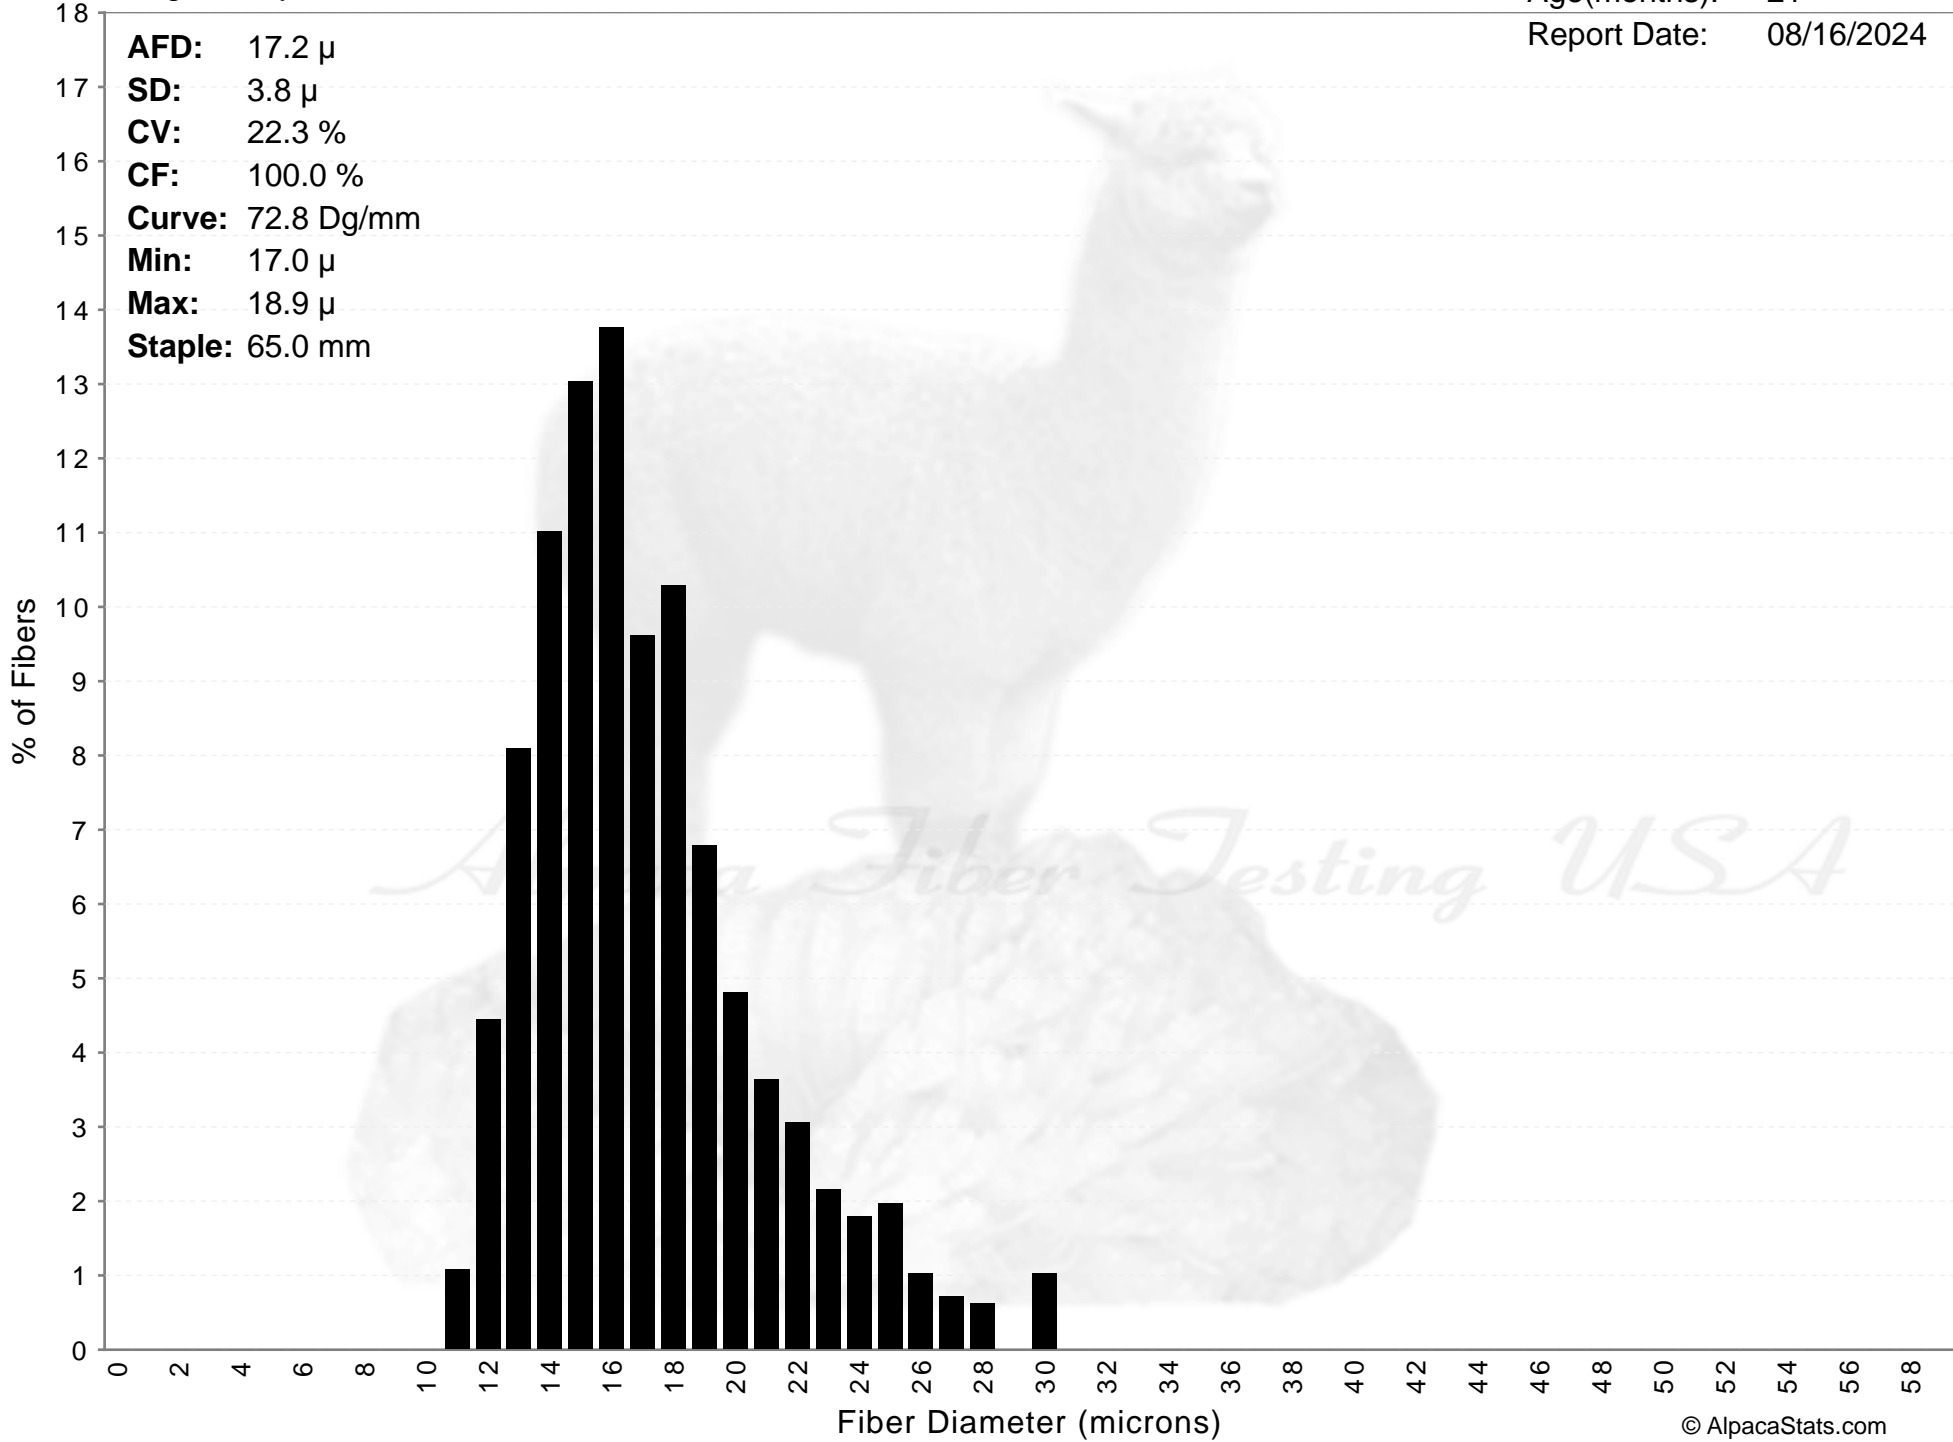

CRESCENT MOON'S TELL ME SLOWLY

AFD: 17.2 μ
SD: 3.8 μ
CV: 22.3 %
CF: 100.0 %
Curve: 72.8 Dg/mm
Min: 17.0 μ
Max: 18.9 μ
Staple: 65.0 mm

CRESCENT MOON'S TELL ME SLOWLY

Age(months): 21

Report Date: 08/16/2024

AFD: 17.2 μ
SD: 3.8 μ
CV: 22.3 %
CF: 100.0 %
Curve: 72.8 Dg/mm
Min: 17.0 μ
Max: 18.9 μ
Staple: 65.0 mm

Alpaca Fiber Testing USA