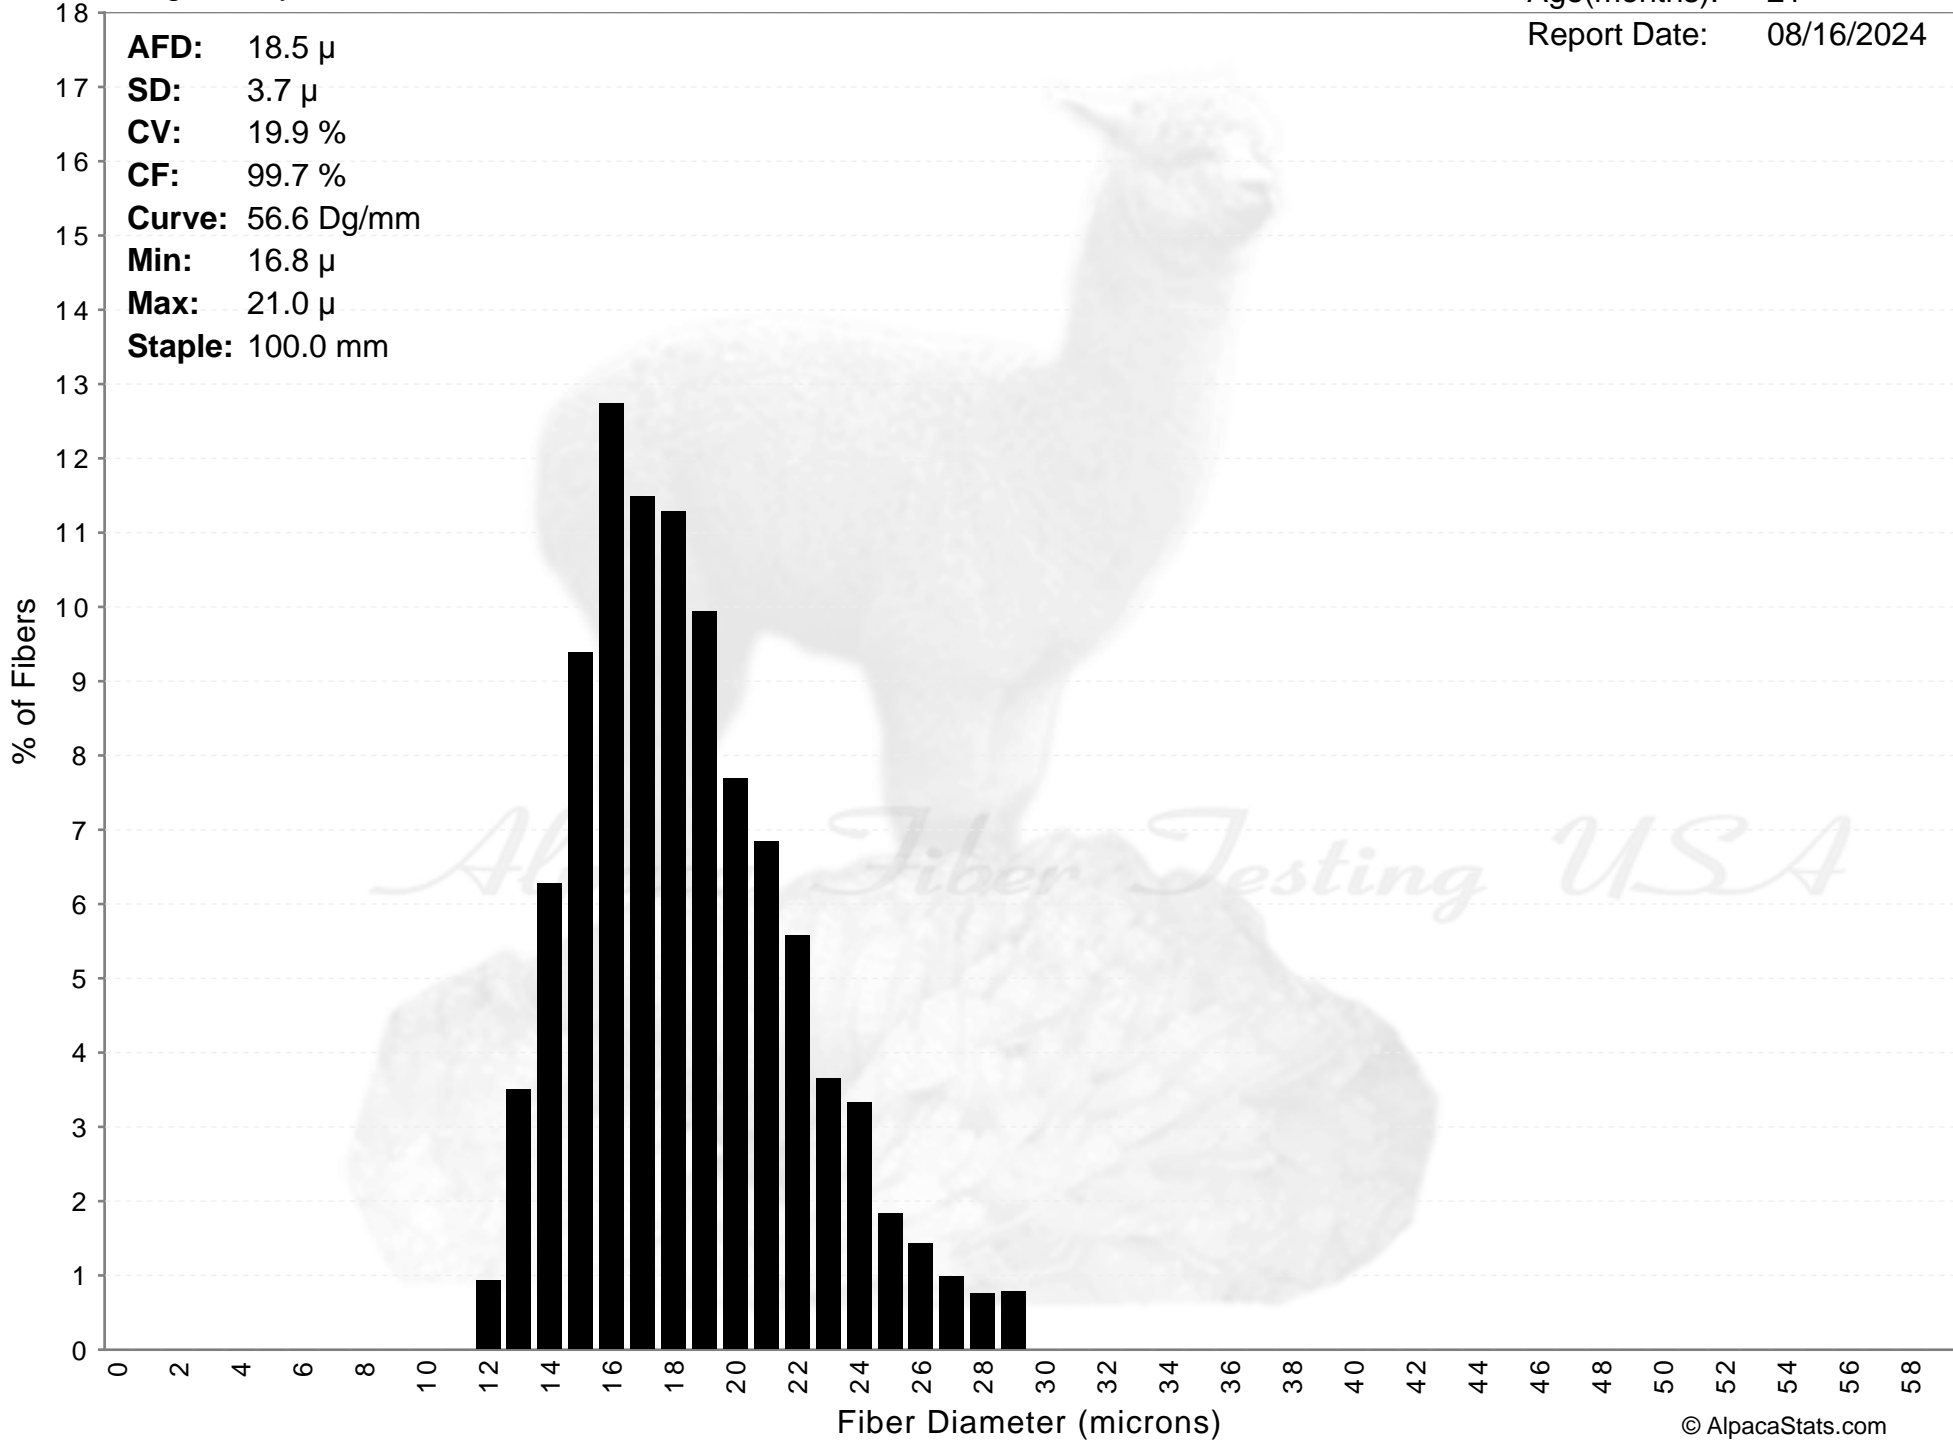

Badger Canyon Barn

BADGER CANYON'S ANGEL'S REVERENCE

Age(months): 21
Report Date: 08/16/2024

AFD: 18.5 μ
SD: 3.7 μ
CV: 19.9 %
CF: 99.7 %
Curve: 56.6 Dg/mm
Min: 16.8 μ
Max: 21.0 μ
Staple: 100.0 mm

BADGER CANYON'S ANGEL'S REVERENCE

Age(months): 21
Report Date: 08/16/2024

AFD: 18.5 μ
SD: 3.7 μ
CV: 19.9 %
CF: 99.7 %
Curve: 56.6 Dg/mm
Min: 16.8 μ
Max: 21.0 μ
Staple: 100.0 mm