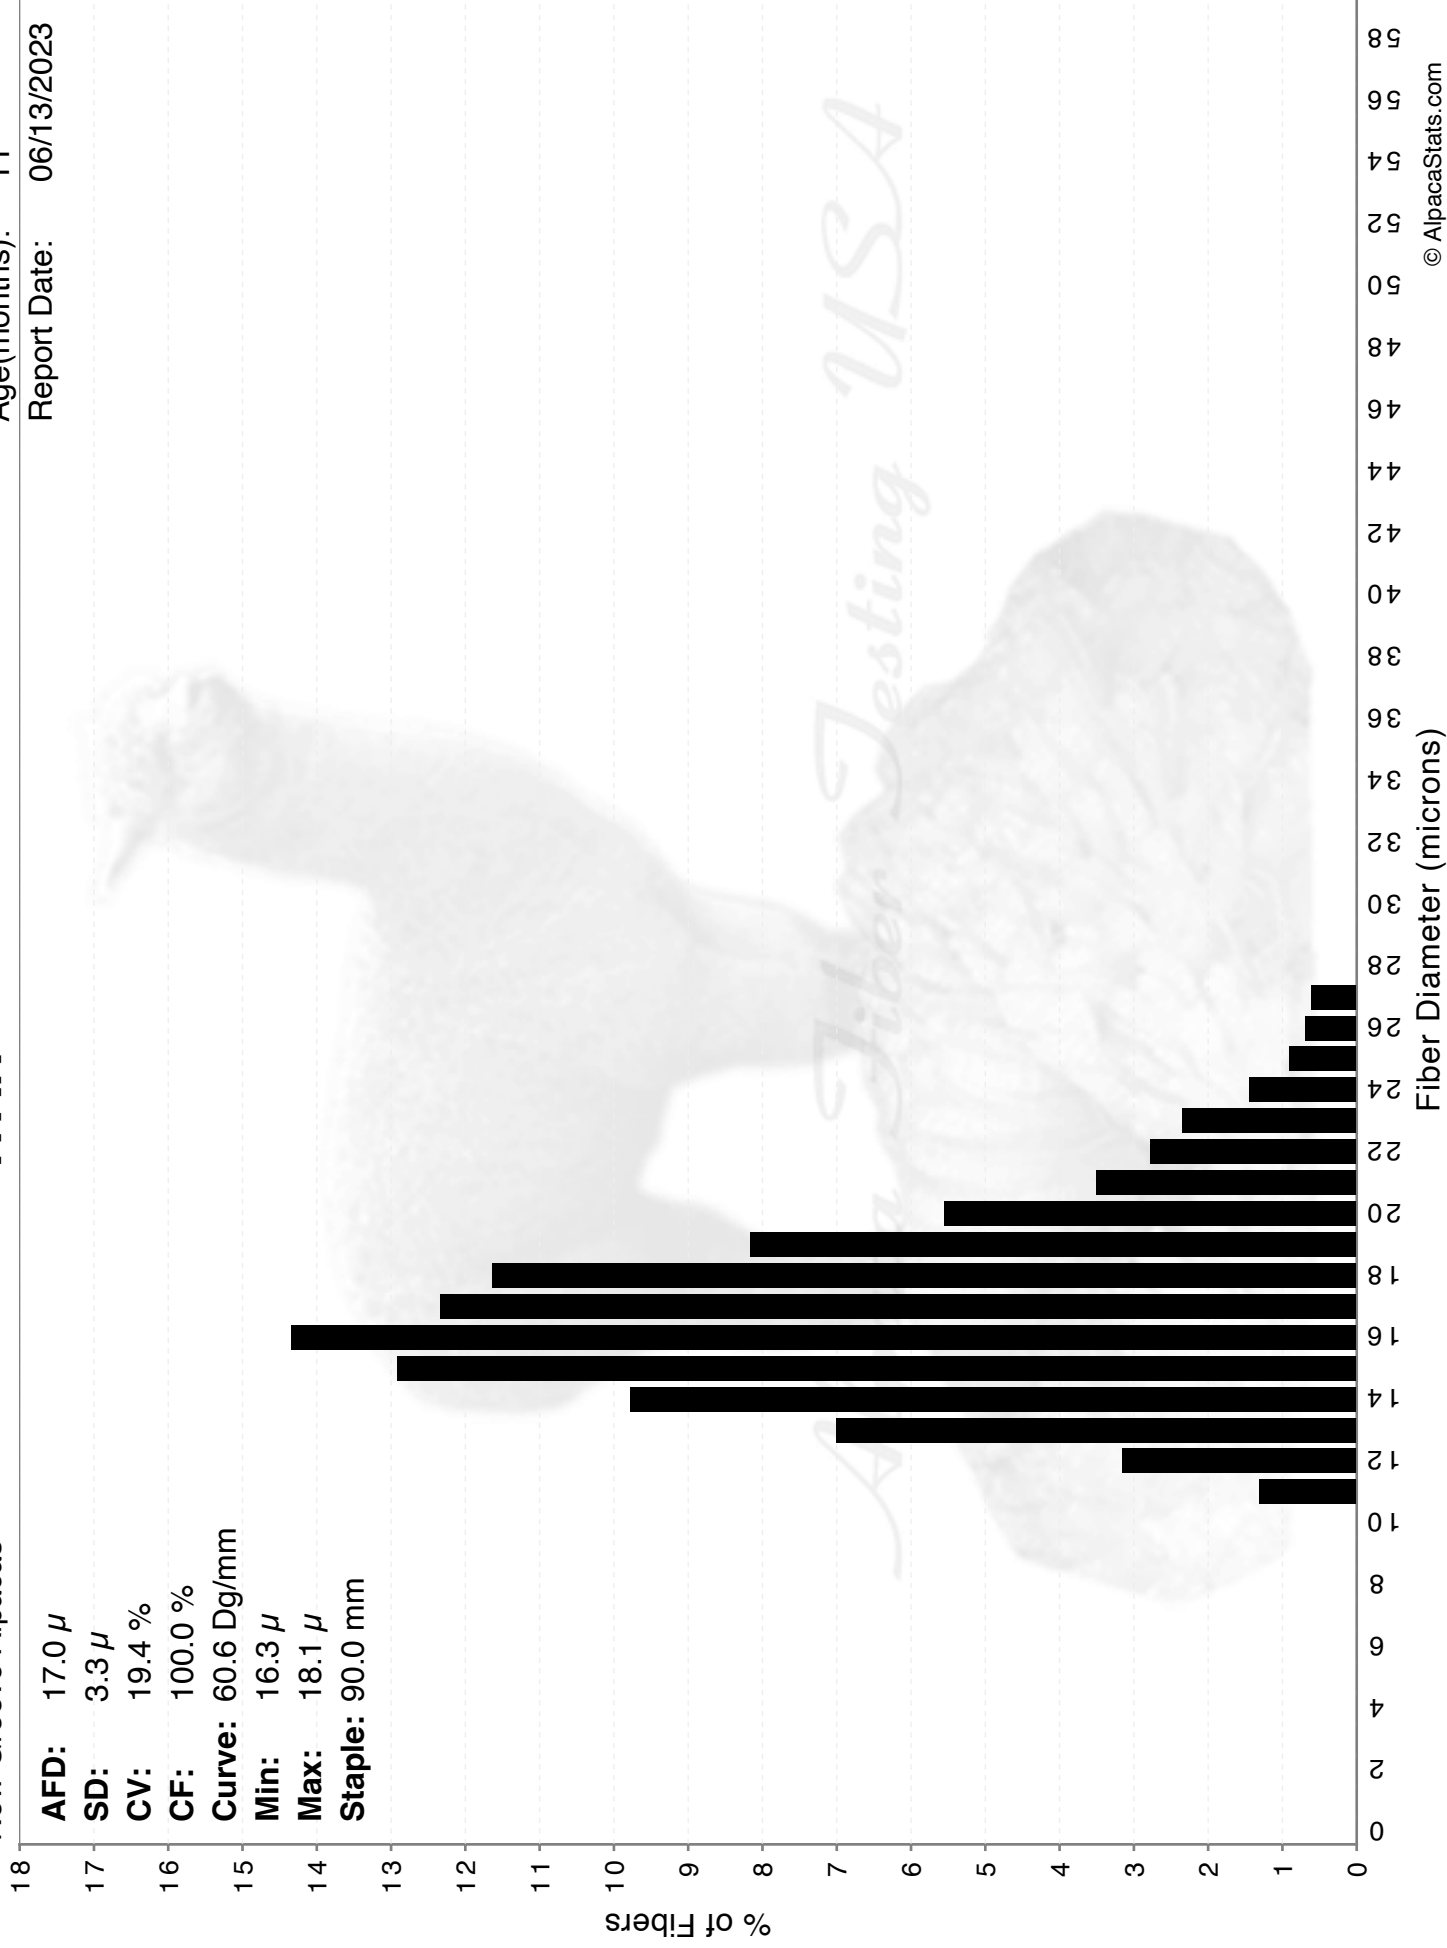

IVAN

New Groove Alpacas

Age(months): 11

Report Date: 06/13/2023

AFD: 17.0 μ
SD: 3.3 μ
CV: 19.4 %
CF: 100.0 %
Curve: 60.6 Dg/mm
Min: 16.3 μ
Max: 18.1 μ
Staple: 90.0 mm

IVAN

New Groove Alpacas

Age(months): 11

Report Date: 06/13/2023

AFD: 17.0 μ
SD: 3.3 μ
CV: 19.4 %
CF: 100.0 %
Curve: 60.6 Dg/mm
Min: 16.3 μ
Max: 18.1 μ
Staple: 90.0 mm