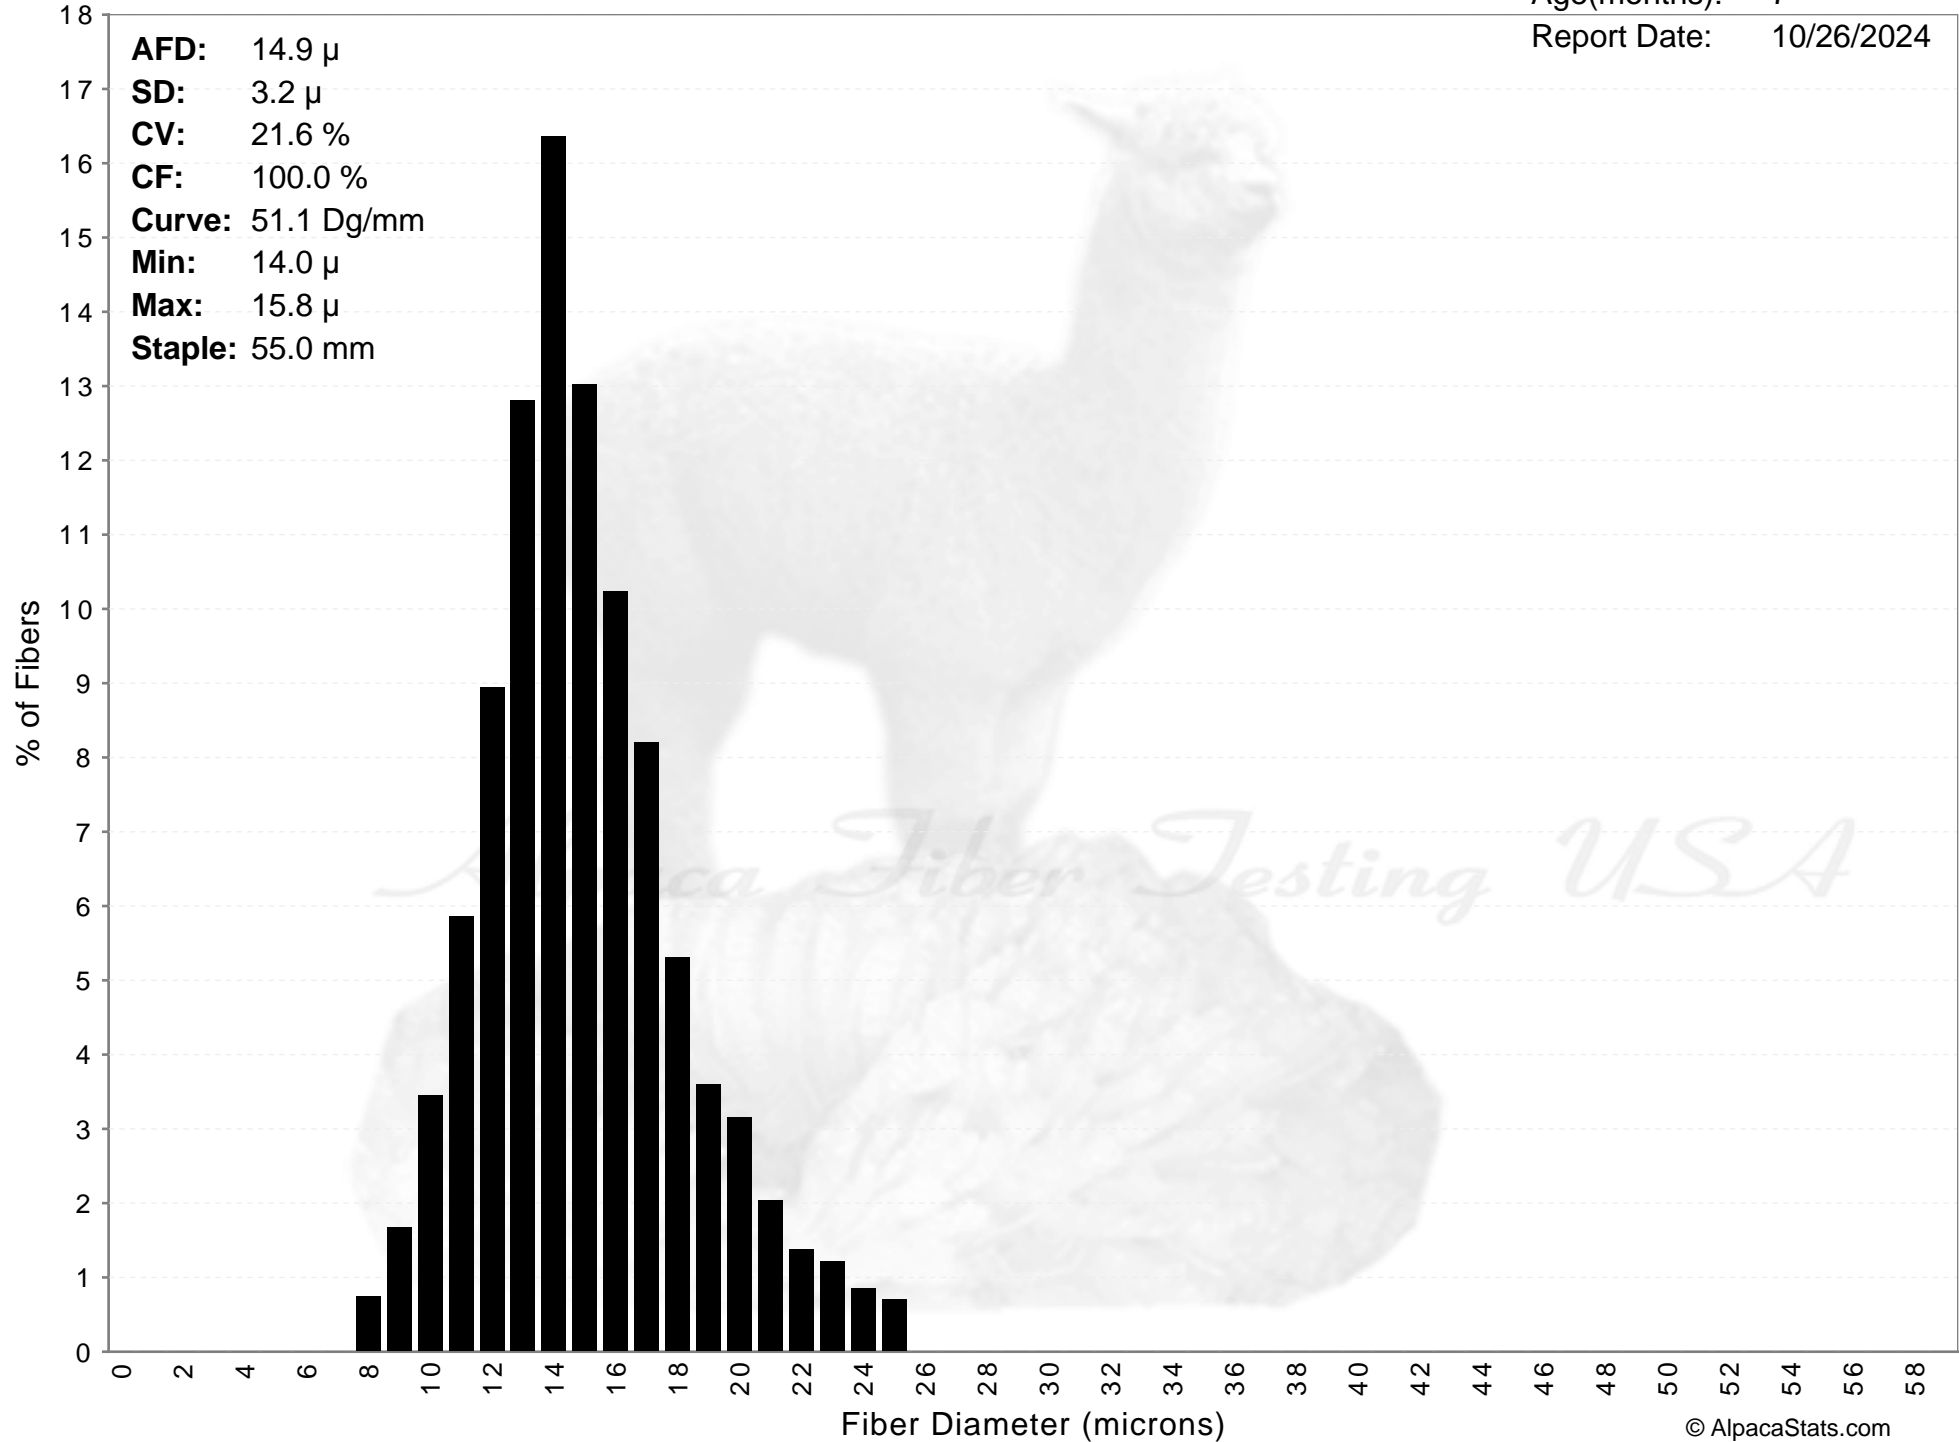

Gina Ross

# HEATHER GLEN'S GWENDOLYN

Age(months): 7

Report Date: 10/26/2024

**AFD:** 14.9  $\mu$   
**SD:** 3.2  $\mu$   
**CV:** 21.6 %  
**CF:** 100.0 %  
**Curve:** 51.1 Dg/mm  
**Min:** 14.0  $\mu$   
**Max:** 15.8  $\mu$   
**Staple:** 55.0 mm