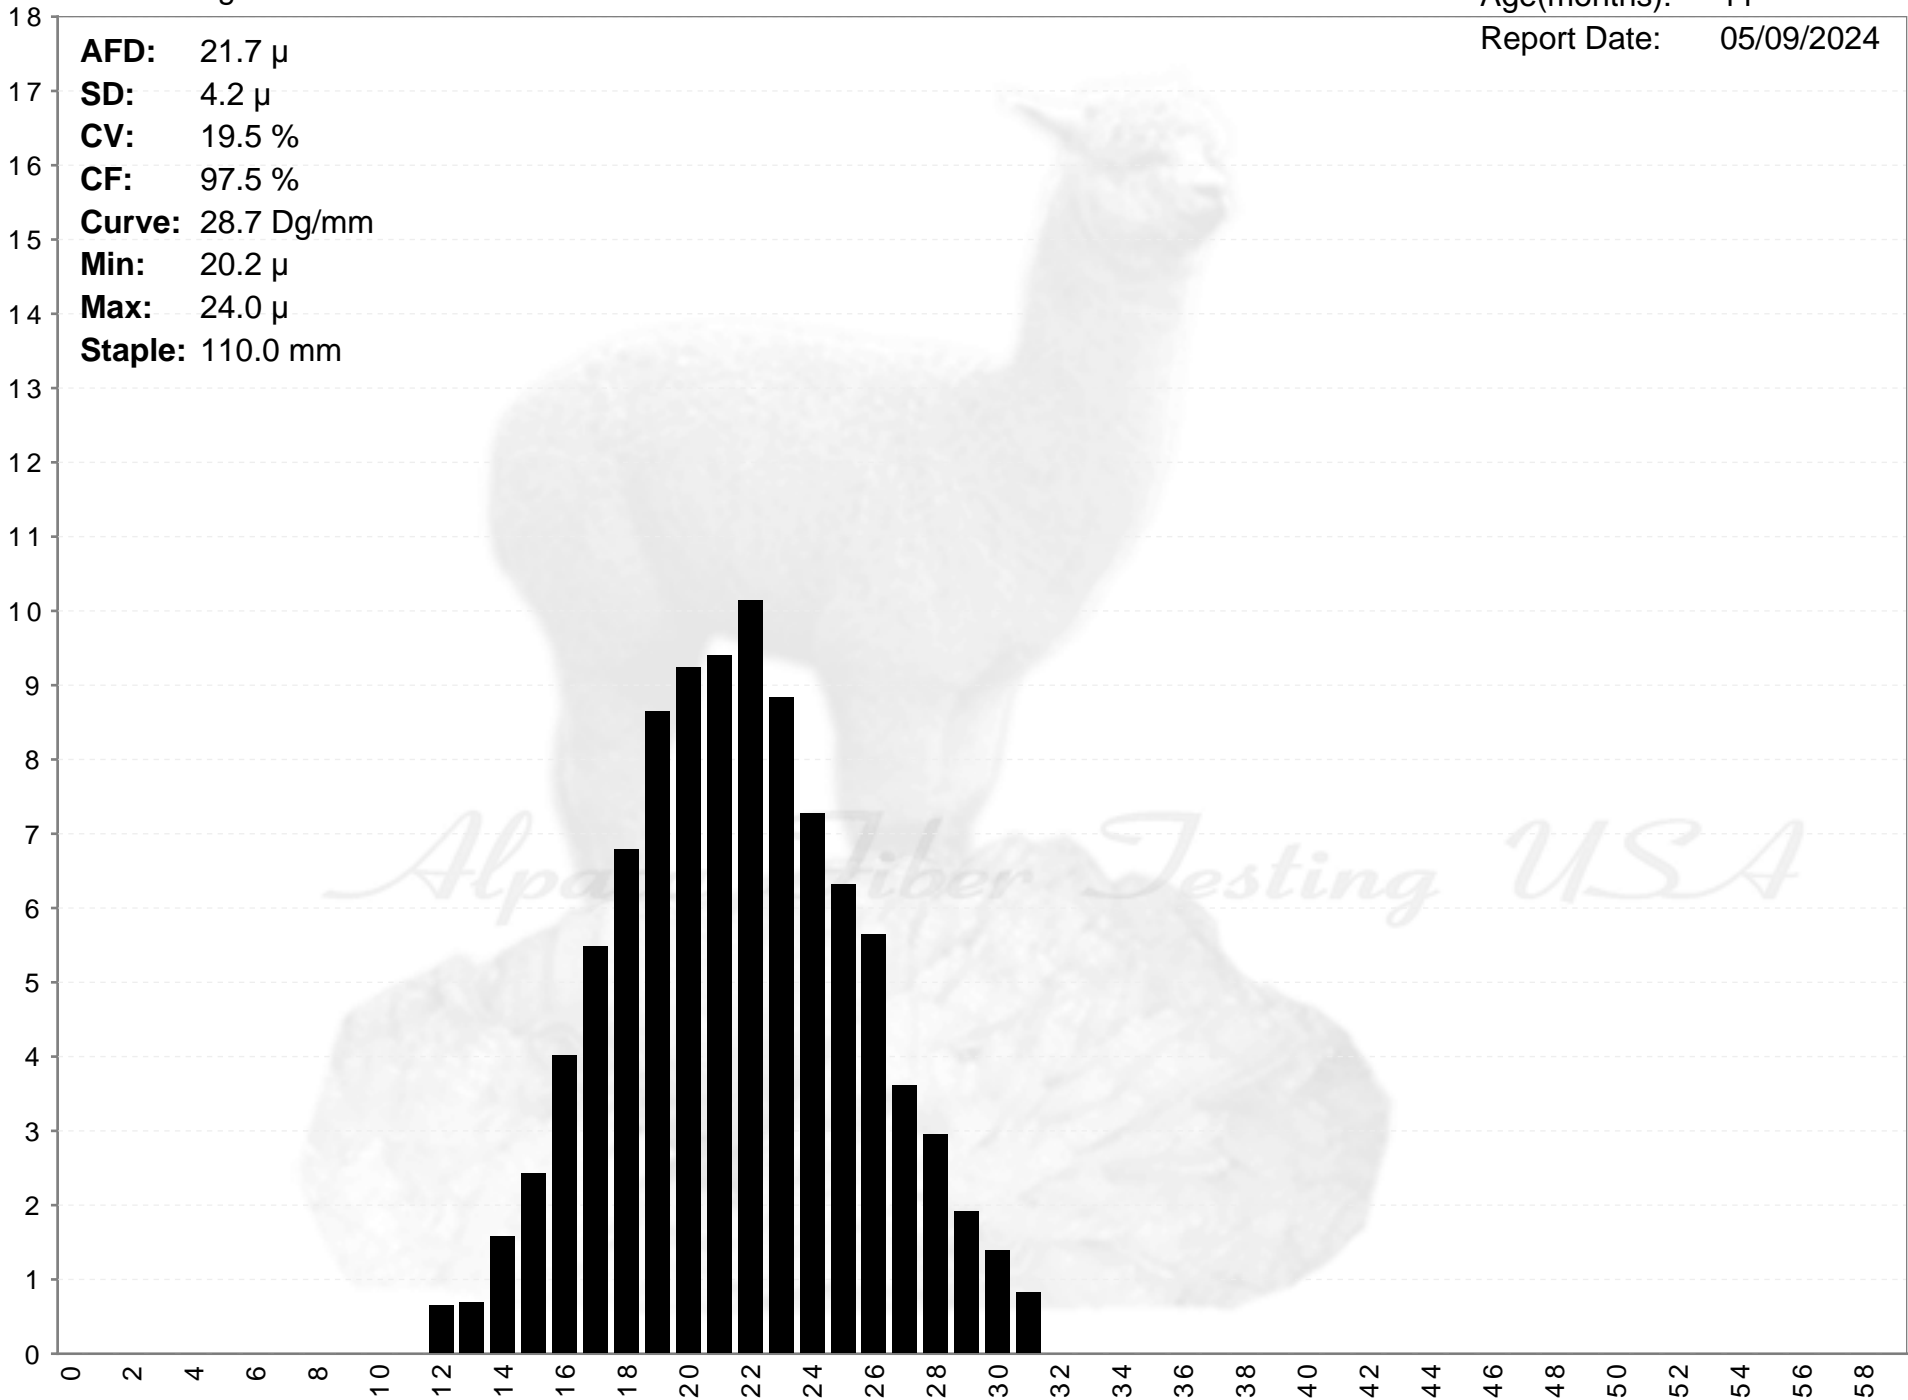

Walnut Ridge Acres

HALO

Age(months): 11
Report Date: 05/09/2024

AFD: 21.7 μ
SD: 4.2 μ
CV: 19.5 %
CF: 97.5 %
Curve: 28.7 Dg/mm
Min: 20.2 μ
Max: 24.0 μ
Staple: 110.0 mm

% of Fibers

Alpaca Fiber Testing USA

Fiber Diameter (microns)

AFD: 21.7 μ
SD: 4.2 μ
CV: 19.5 %
CF: 97.5 %
Curve: 28.7 Dg/mm
Min: 20.2 μ
Max: 24.0 μ
Staple: 110.0 mm

Micron