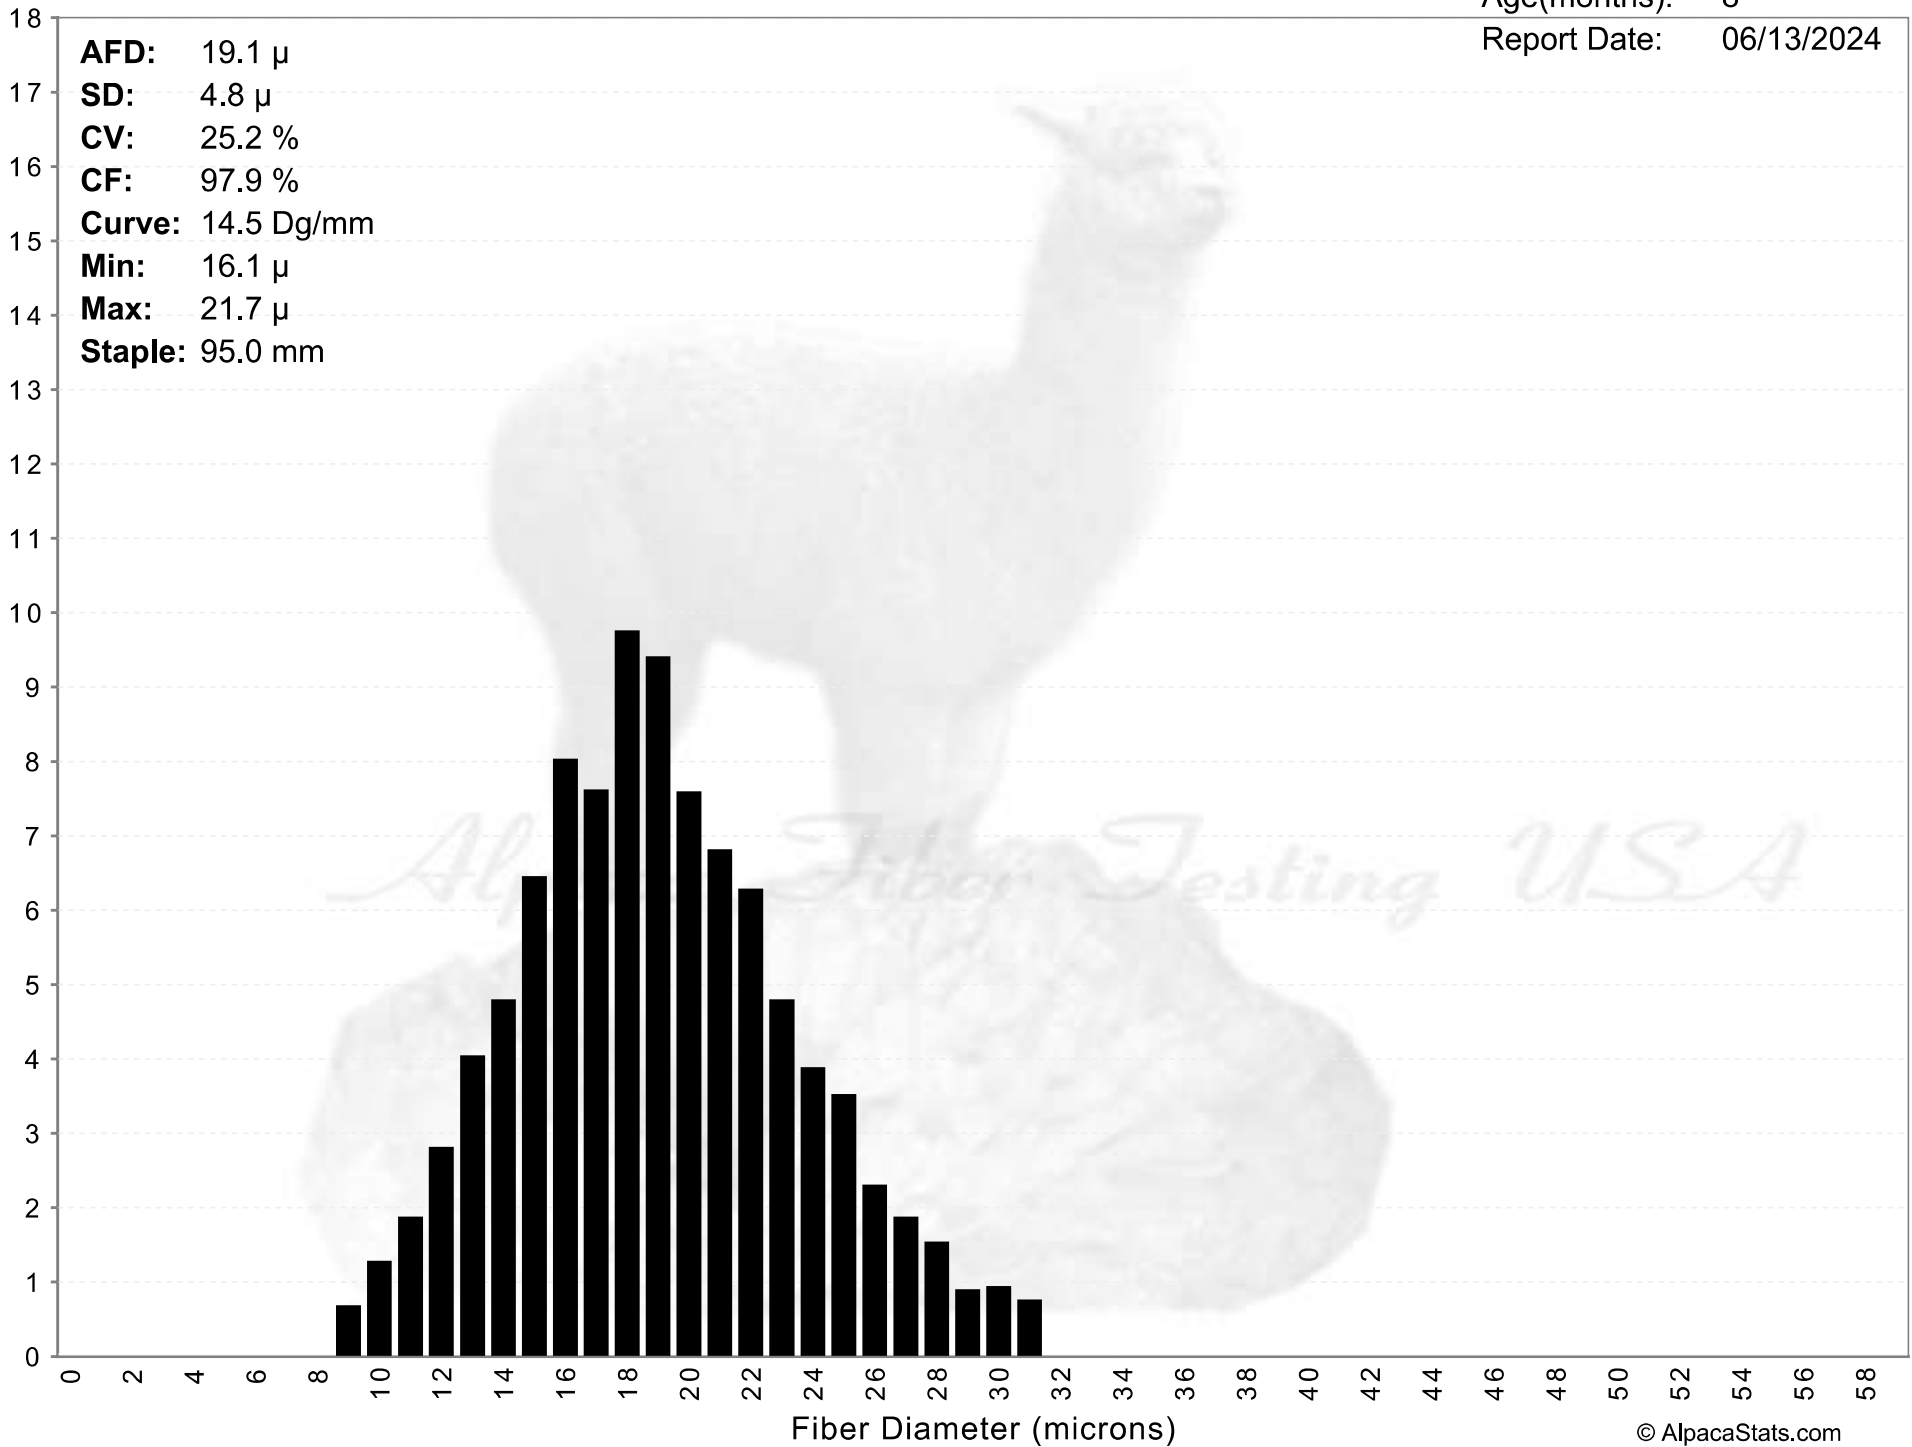

Anderson Acres

Age(months): 8

Report Date: 06/13/2024

AFD: 19.1 μ
SD: 4.8 μ
CV: 25.2 %
CF: 97.9 %
Curve: 14.5 Dg/mm
Min: 16.1 μ
Max: 21.7 μ
Staple: 95.0 mm

% of Fibers

Fiber Diameter (microns)