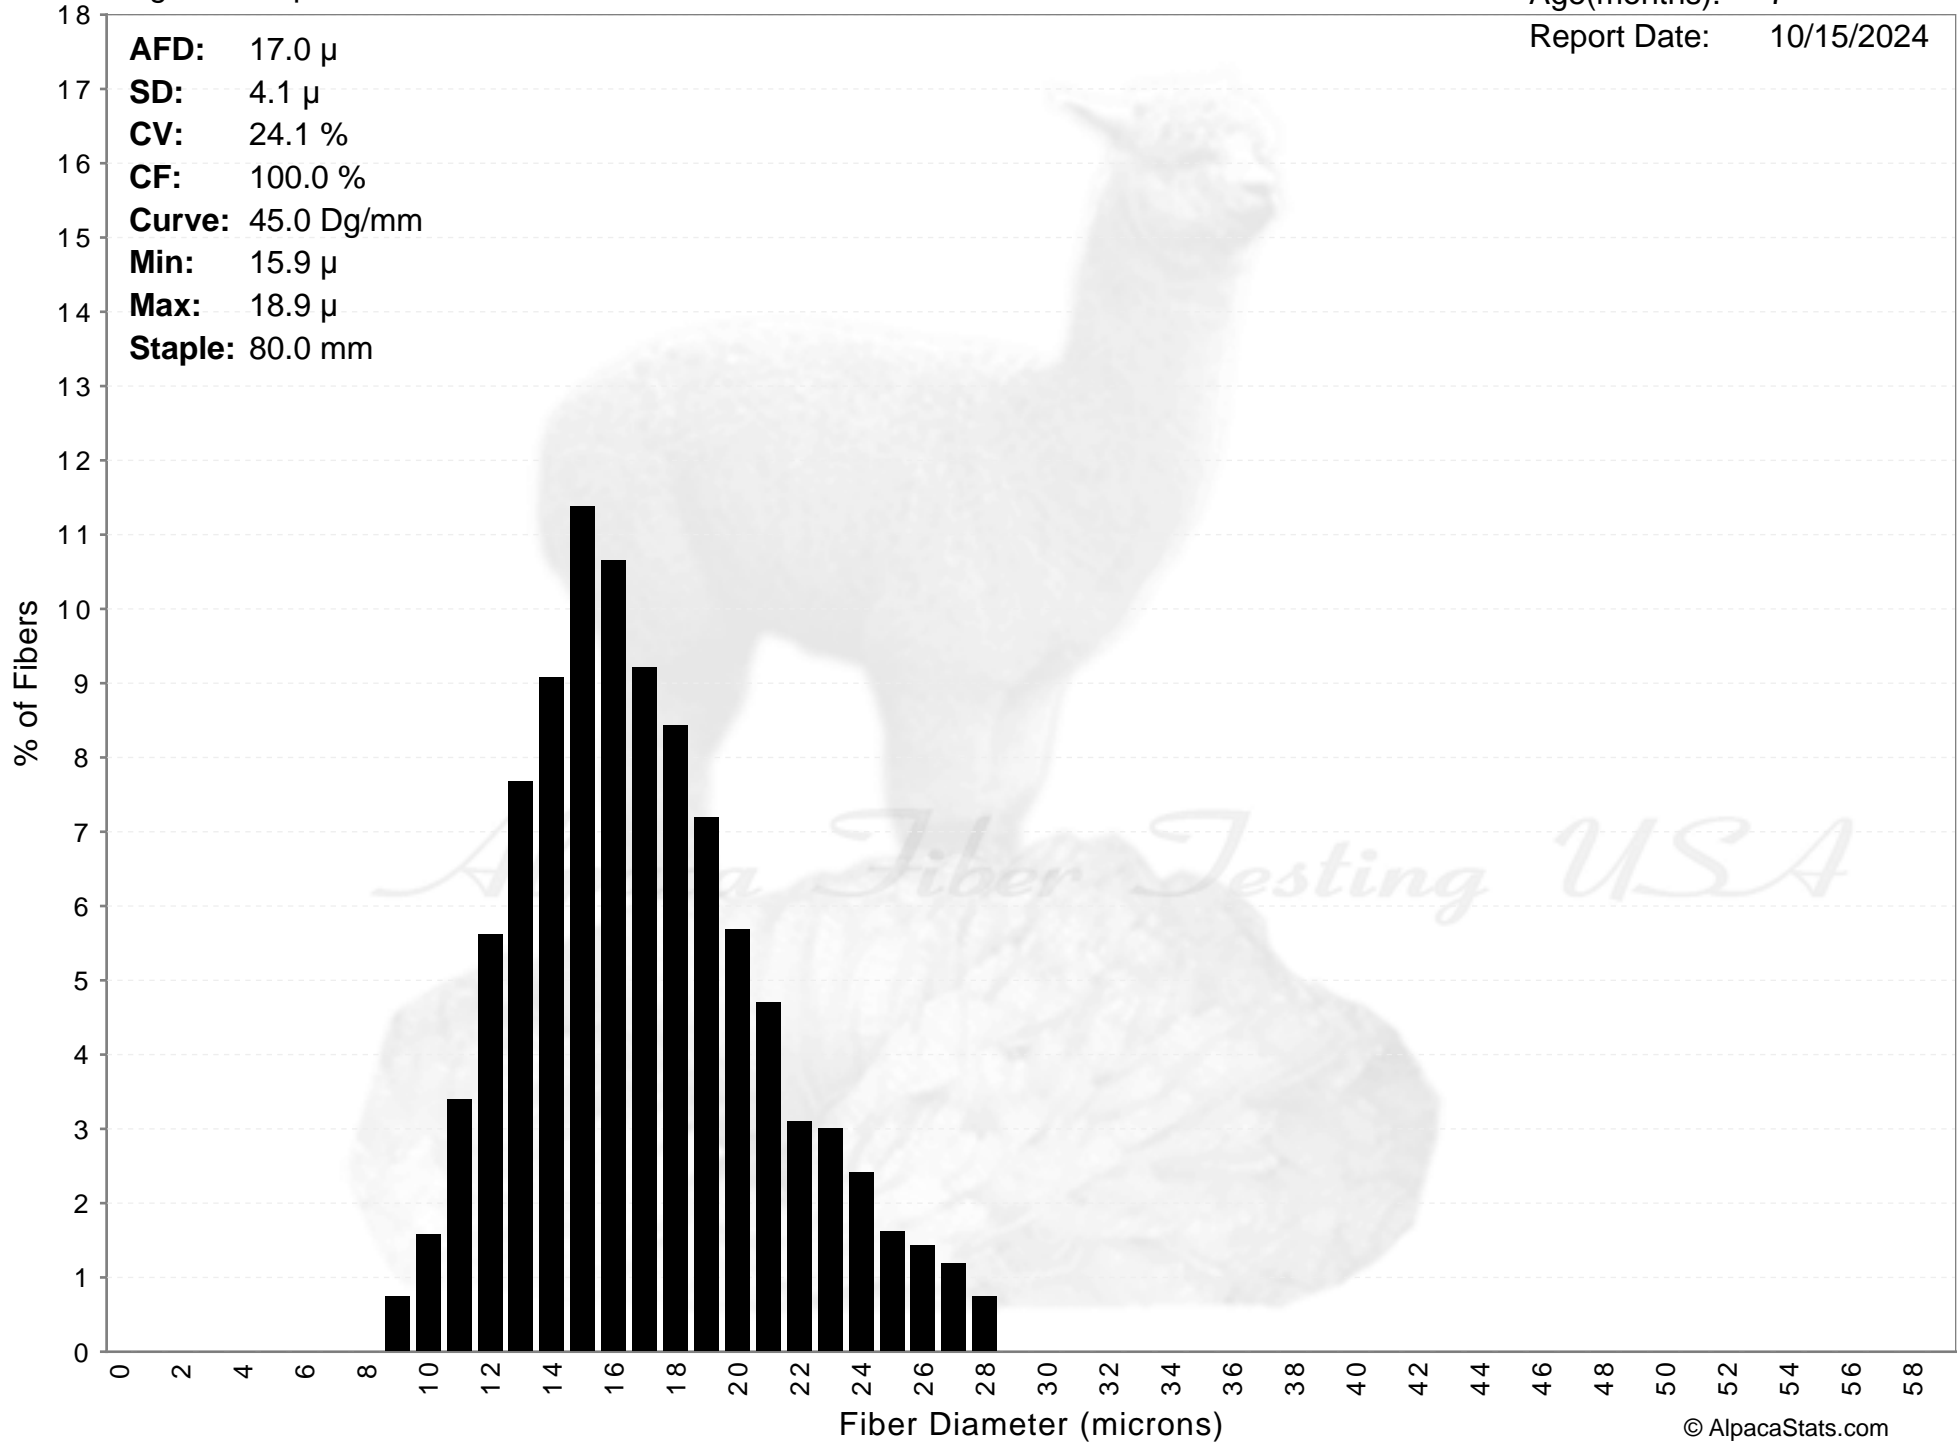

Sugarland Alpacas

DANCE WITH ME

Age(months): 7

Report Date: 10/15/2024

AFD: 17.0 μ
SD: 4.1 μ
CV: 24.1 %
CF: 100.0 %
Curve: 45.0 Dg/mm
Min: 15.9 μ
Max: 18.9 μ
Staple: 80.0 mm

DANCE WITH ME

AFD: 17.0 μ
SD: 4.1 μ
CV: 24.1 %
CF: 100.0 %
Curve: 45.0 Dg/mm
Min: 15.9 μ
Max: 18.9 μ
Staple: 80.0 mm

Alpaca Fiber Testing USA