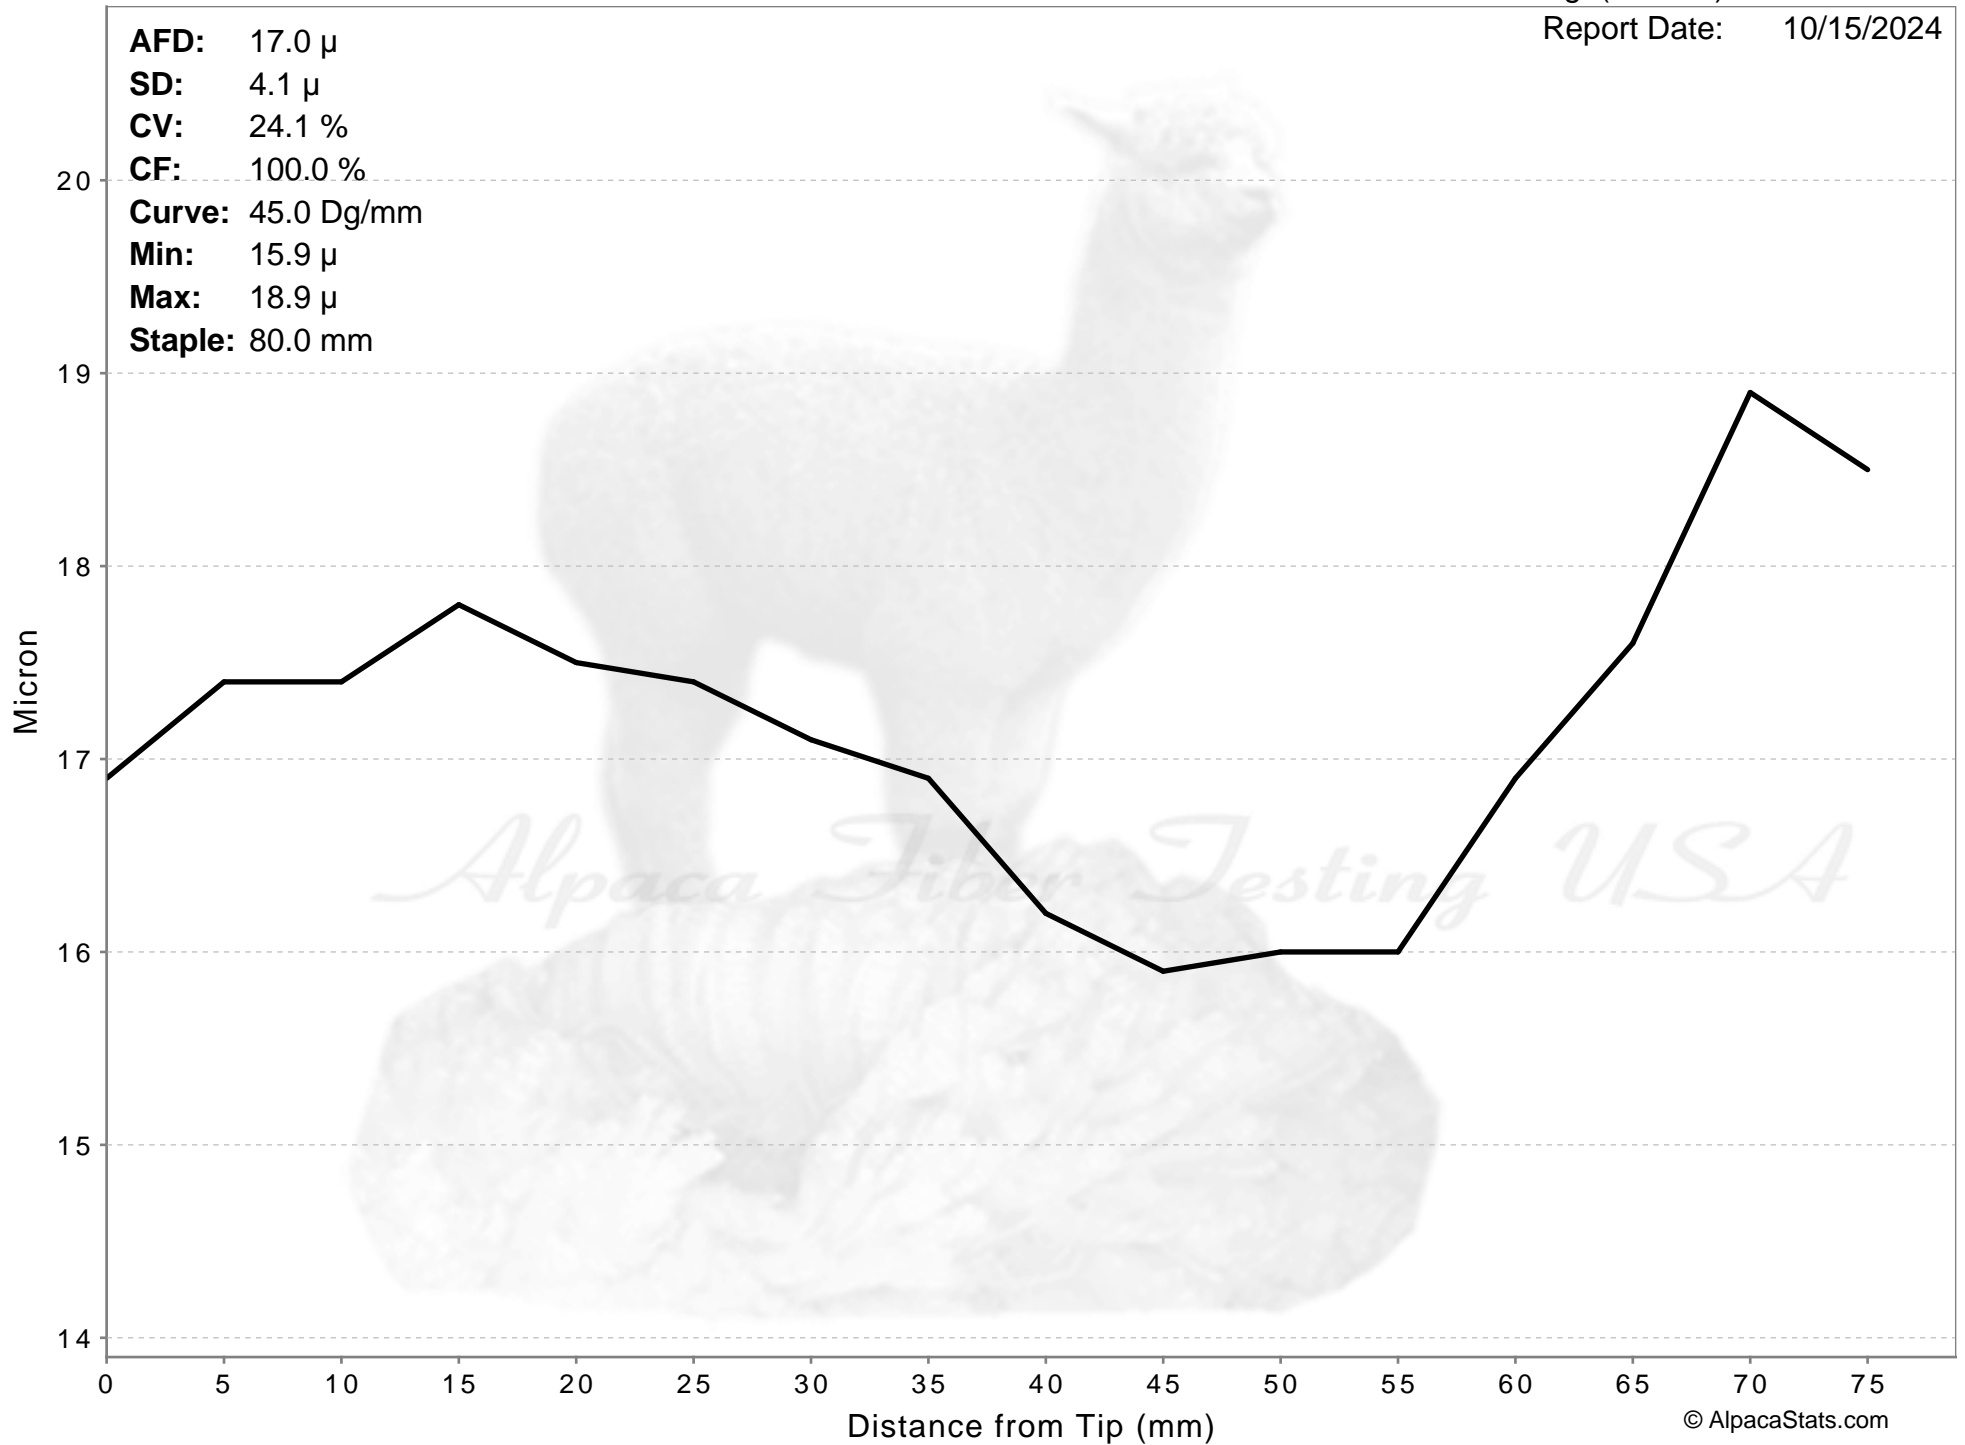

Sugarland Alpacas

DANCE WITH ME

Age(months): 7

Report Date: 10/15/2024

AFD: 17.0 μ
SD: 4.1 μ
CV: 24.1 %
CF: 100.0 %
Curve: 45.0 Dg/mm
Min: 15.9 μ
Max: 18.9 μ
Staple: 80.0 mm

DANCE WITH ME

AFD: 17.0 μ
SD: 4.1 μ
CV: 24.1 %
CF: 100.0 %
Curve: 45.0 Dg/mm
Min: 15.9 μ
Max: 18.9 μ
Staple: 80.0 mm

Alpaca Fiber Testing USA