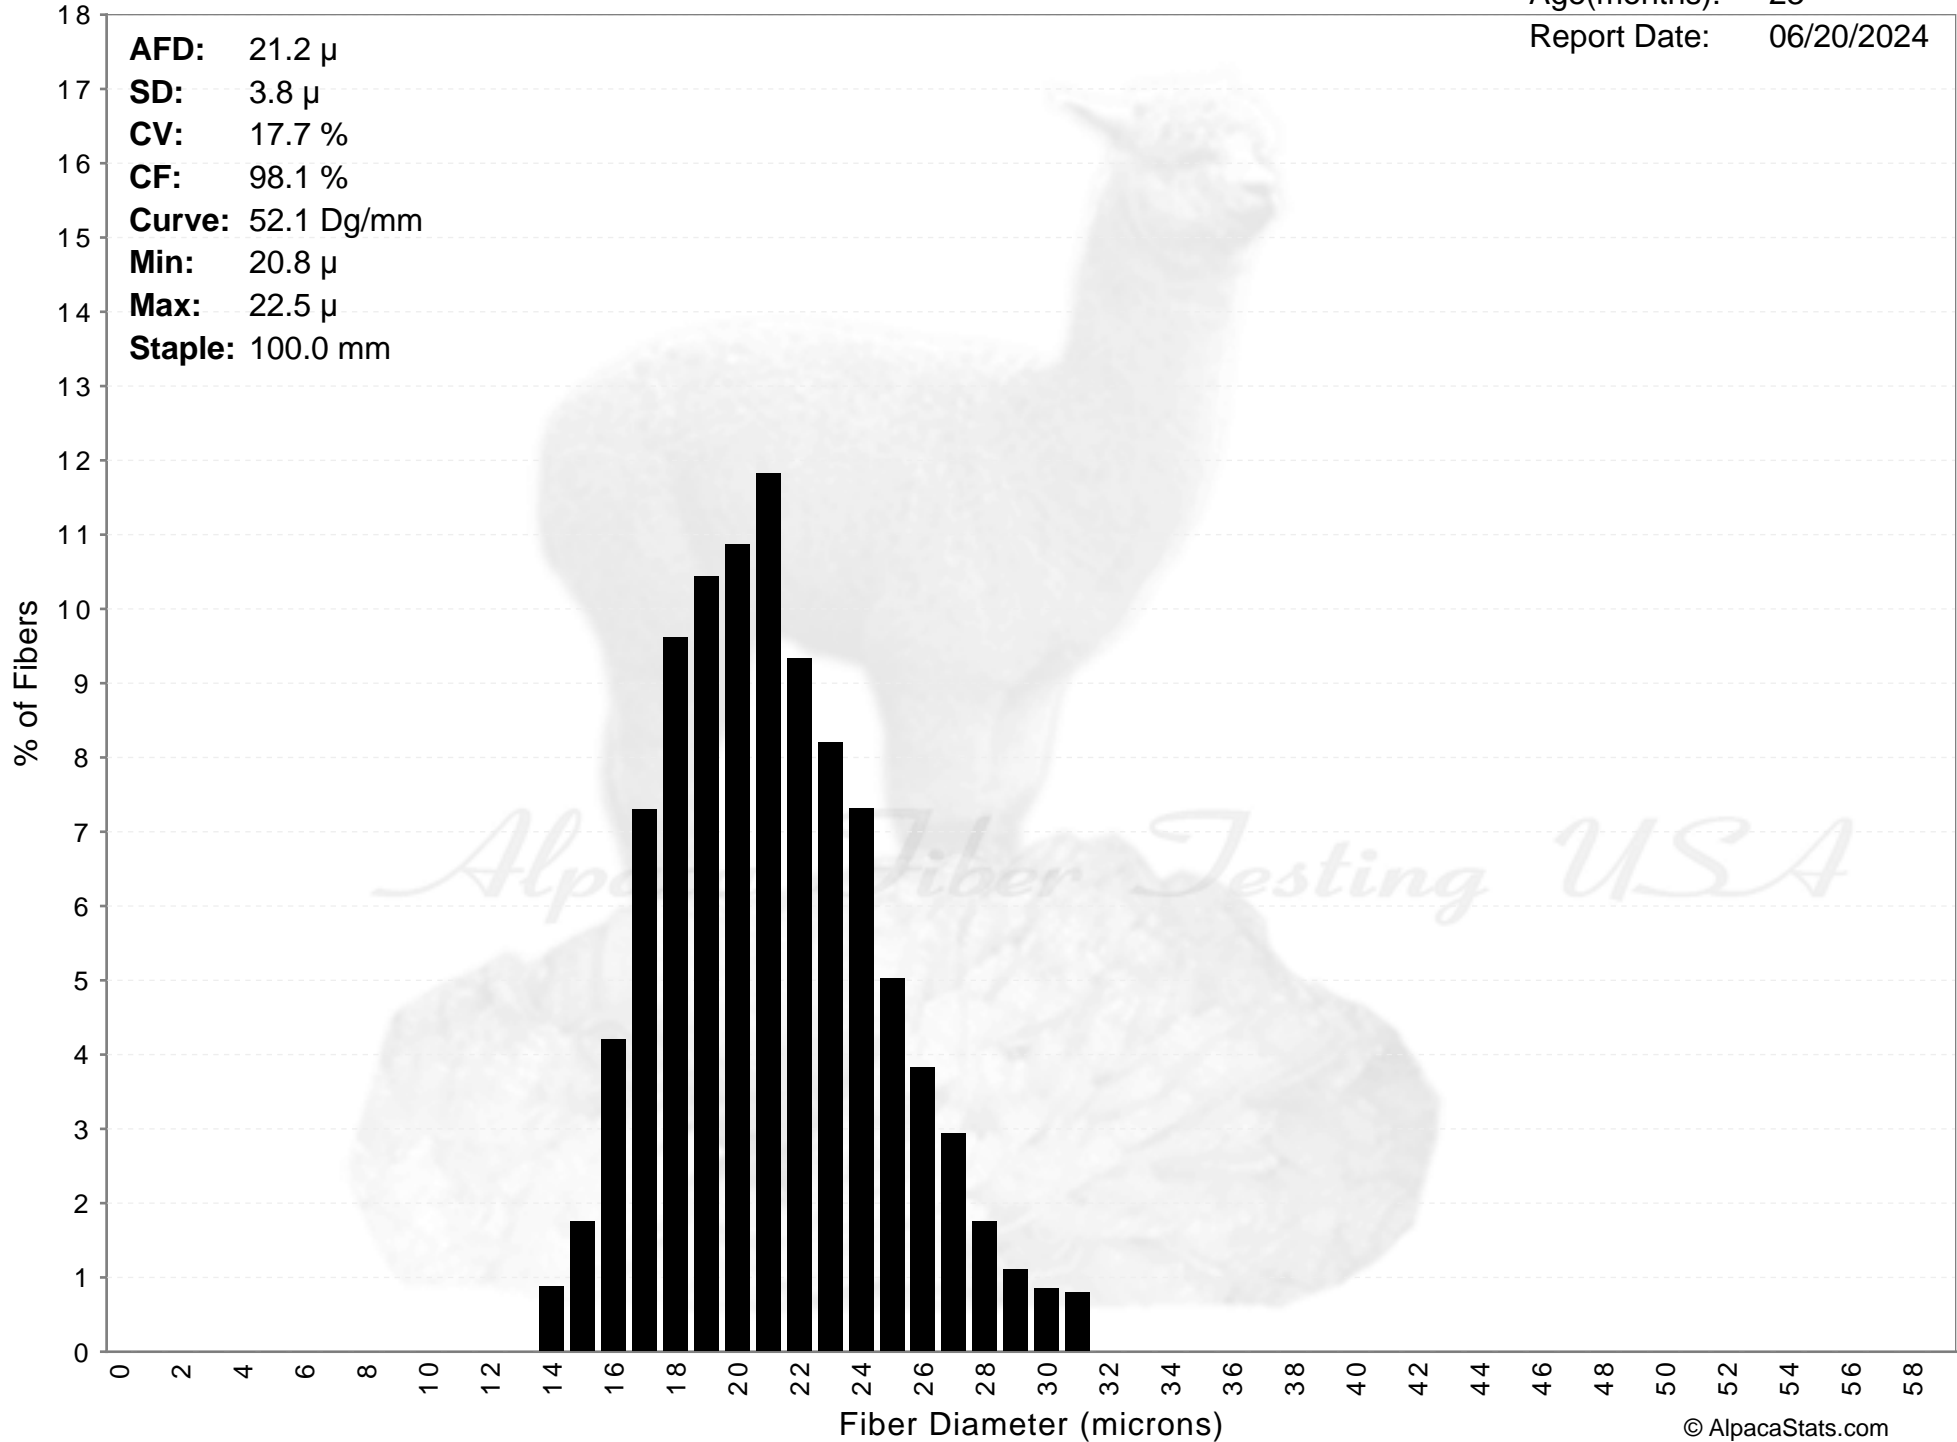

Thordarson Farms

ALMOND JOY

Age(months): 23
Report Date: 06/20/2024

AFD: 21.2 μ
SD: 3.8 μ
CV: 17.7 %
CF: 98.1 %
Curve: 52.1 Dg/mm
Min: 20.8 μ
Max: 22.5 μ
Staple: 100.0 mm

ALMOND JOY

AFD: 21.2 μ
SD: 3.8 μ
CV: 17.7 %
CF: 98.1 %
Curve: 52.1 Dg/mm
Min: 20.8 μ
Max: 22.5 μ
Staple: 100.0 mm