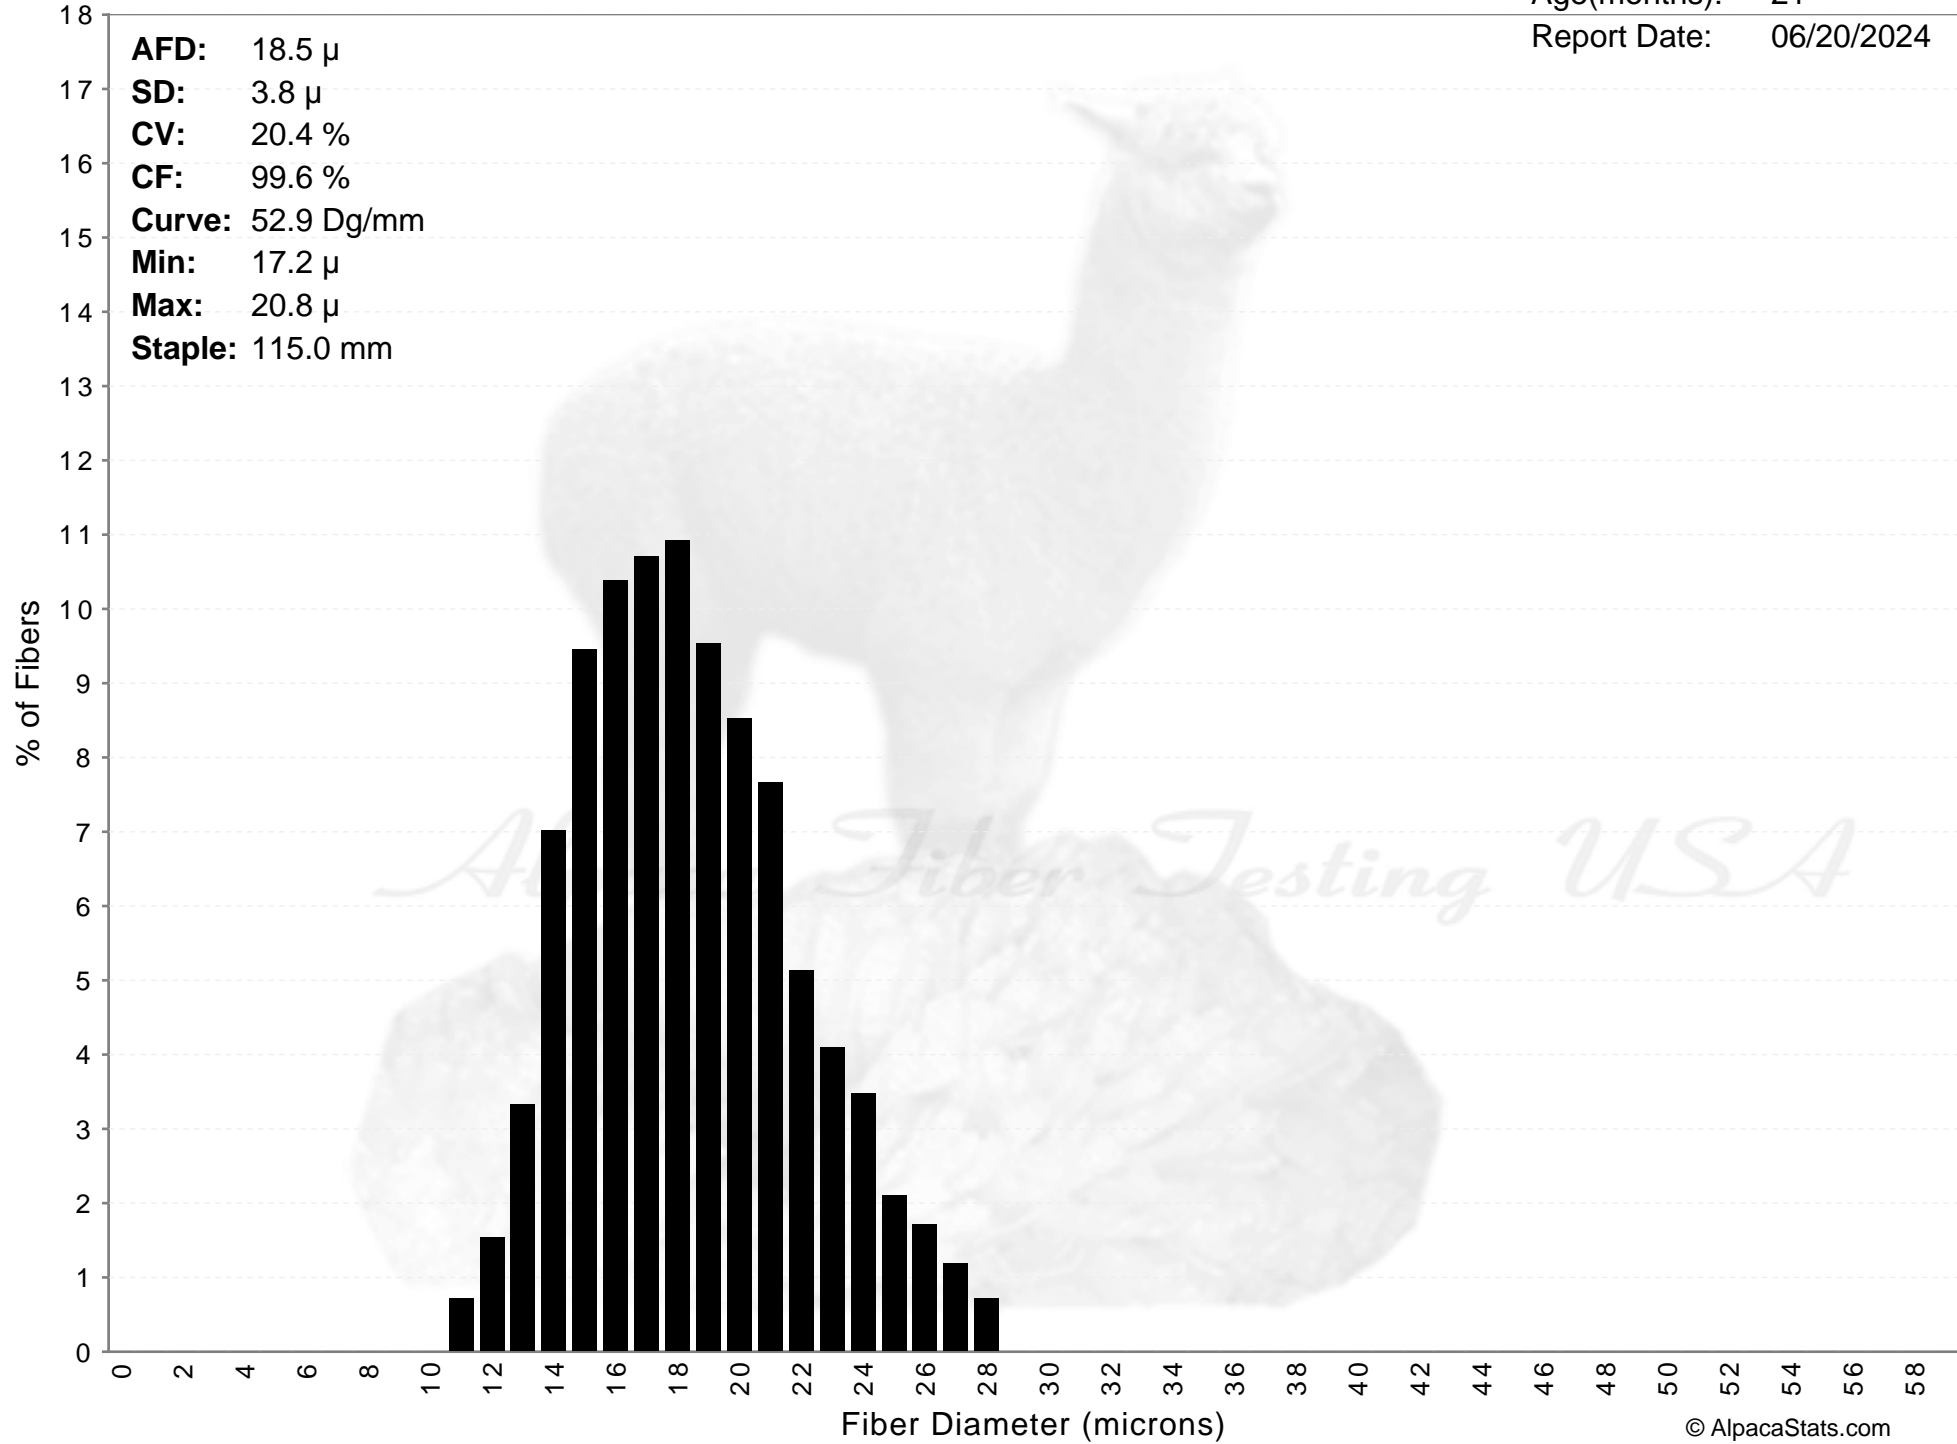

Thordarson Farms

EMBER

Age(months): 21
Report Date: 06/20/2024

AFD: 18.5 μ
SD: 3.8 μ
CV: 20.4 %
CF: 99.6 %
Curve: 52.9 Dg/mm
Min: 17.2 μ
Max: 20.8 μ
Staple: 115.0 mm

EMBER

AFD: 18.5 μ
SD: 3.8 μ
CV: 20.4 %
CF: 99.6 %
Curve: 52.9 Dg/mm
Min: 17.2 μ
Max: 20.8 μ
Staple: 115.0 mm