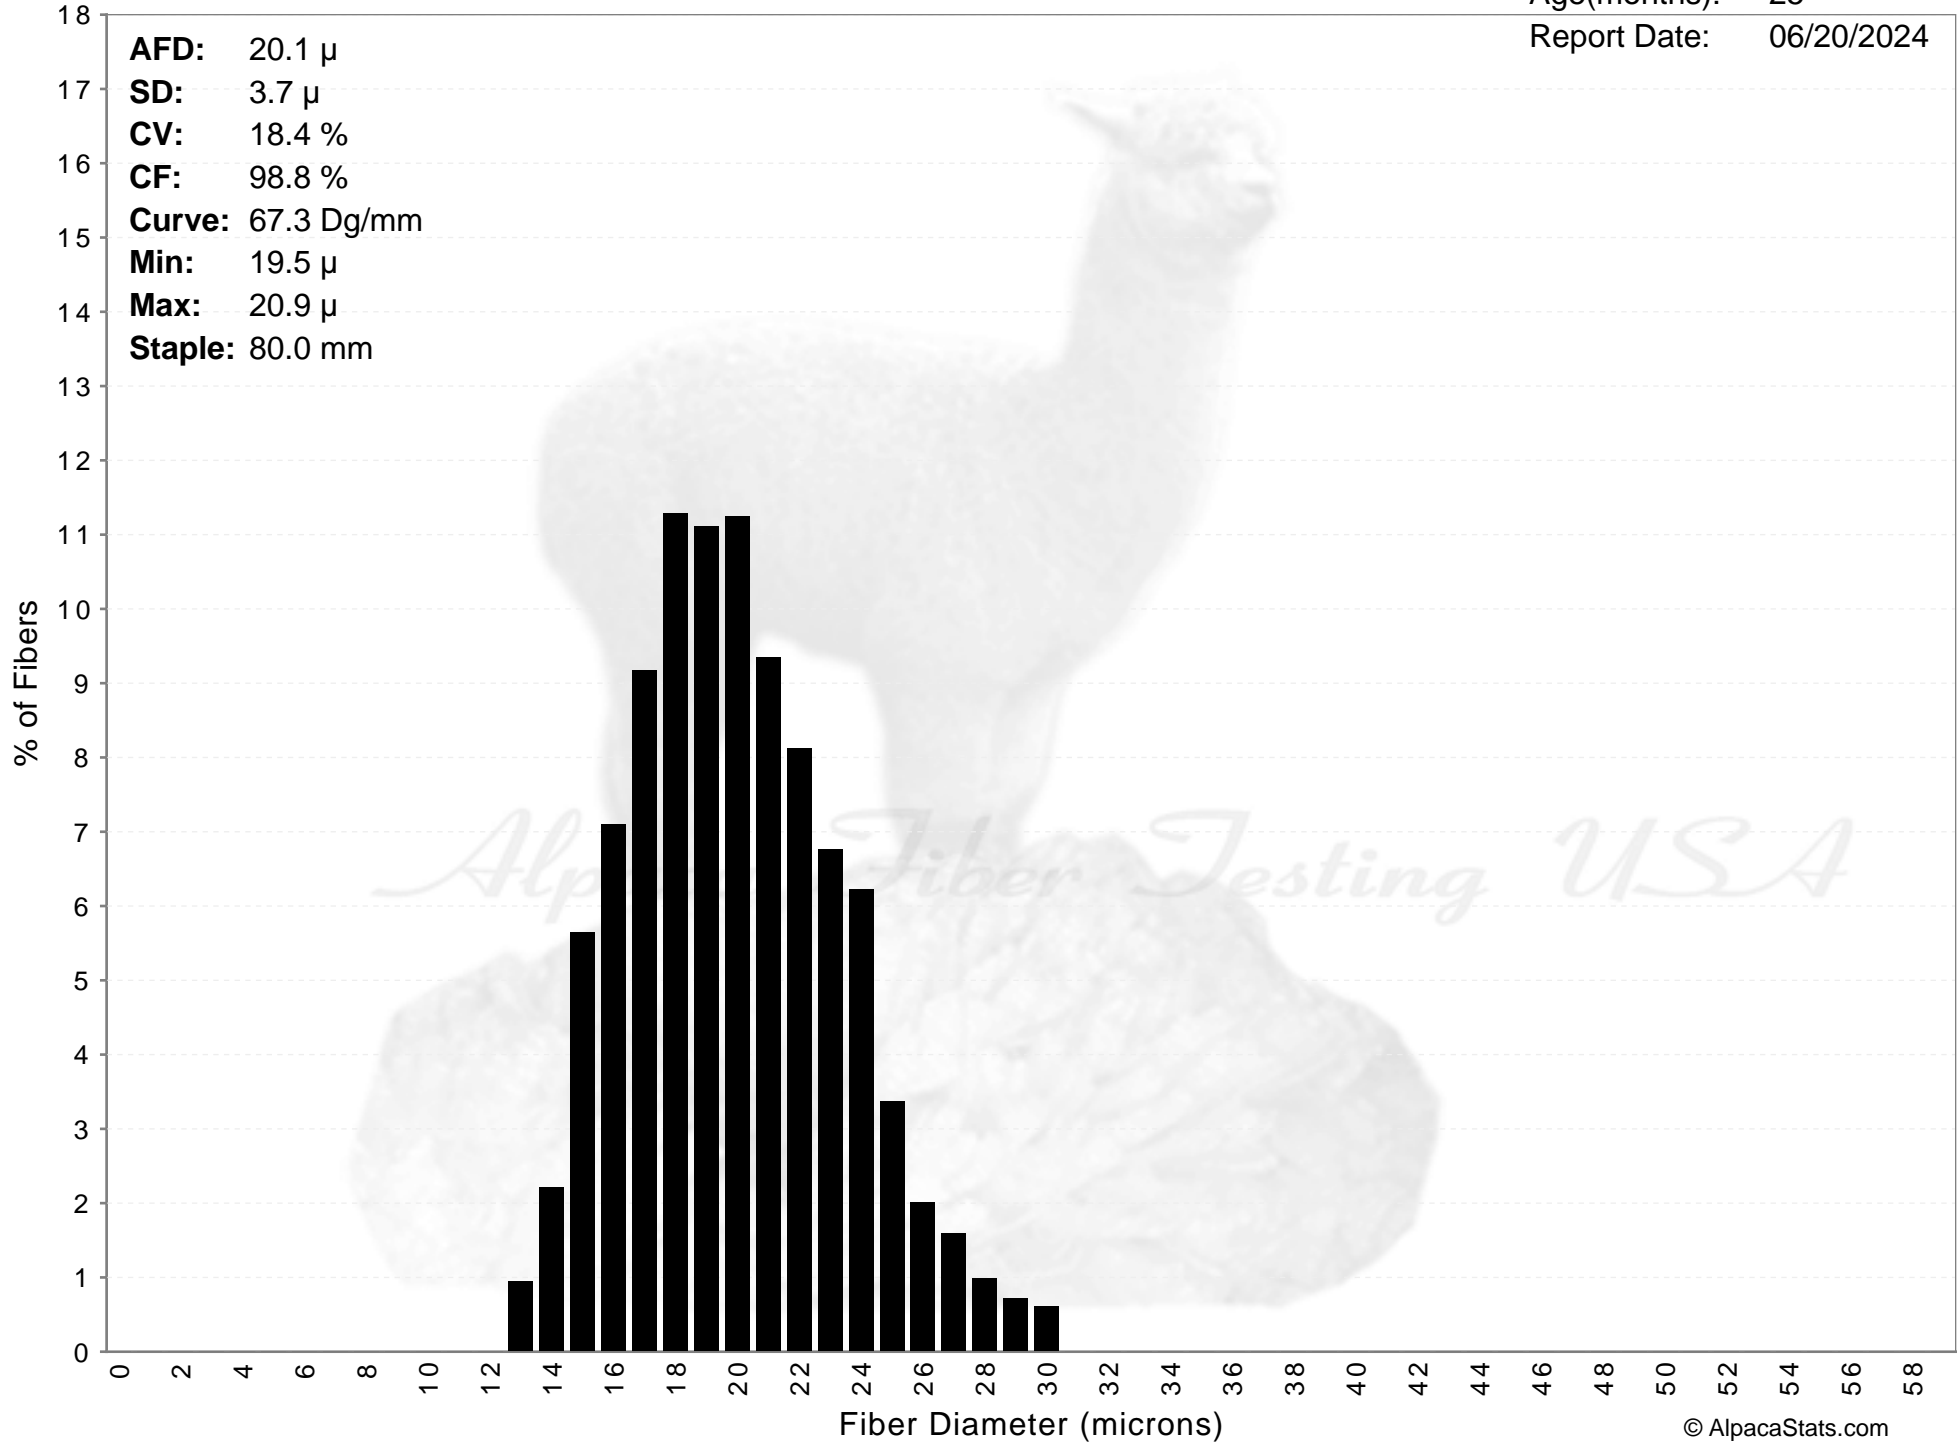

Thordarson Farms

DESSI

Age(months): 25
Report Date: 06/20/2024

AFD: 20.1 μ
SD: 3.7 μ
CV: 18.4 %
CF: 98.8 %
Curve: 67.3 Dg/mm
Min: 19.5 μ
Max: 20.9 μ
Staple: 80.0 mm

AFD: 20.1 μ
SD: 3.7 μ
CV: 18.4 %
CF: 98.8 %
Curve: 67.3 Dg/mm
Min: 19.5 μ
Max: 20.9 μ
Staple: 80.0 mm