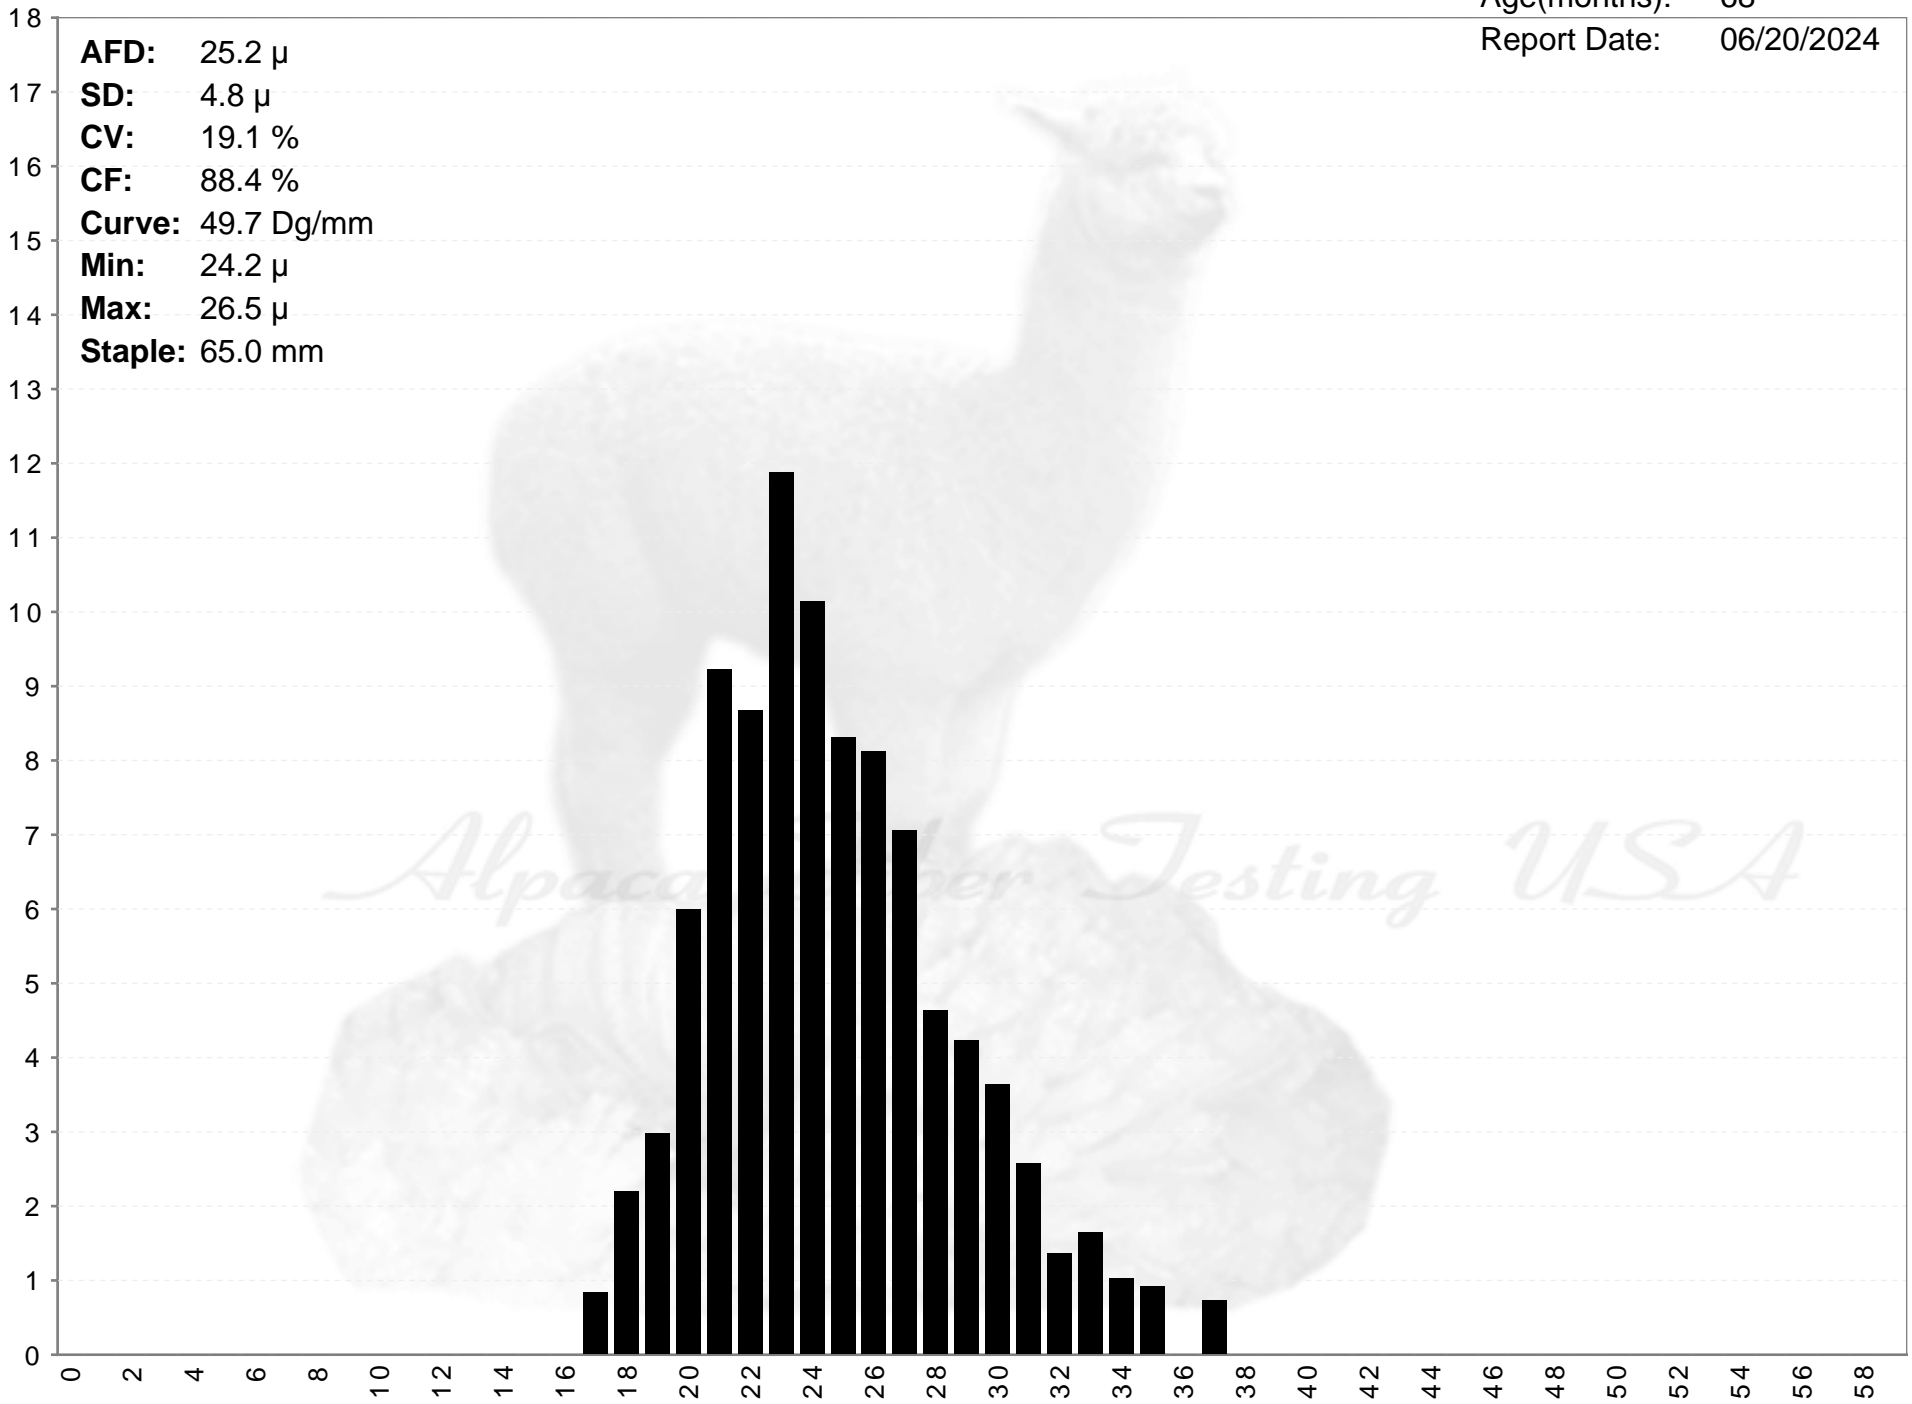

Thordarson Farms

PHOEBE

Age(months): 68

Report Date: 06/20/2024

AFD: 25.2 μ
SD: 4.8 μ
CV: 19.1 %
CF: 88.4 %
Curve: 49.7 Dg/mm
Min: 24.2 μ
Max: 26.5 μ
Staple: 65.0 mm

% of Fibers

Alpaca Fiber Testing USA

Fiber Diameter (microns)

PHOEBE

AFD: 25.2 μ
SD: 4.8 μ
CV: 19.1 %
CF: 88.4 %
Curve: 49.7 Dg/mm
Min: 24.2 μ
Max: 26.5 μ
Staple: 65.0 mm