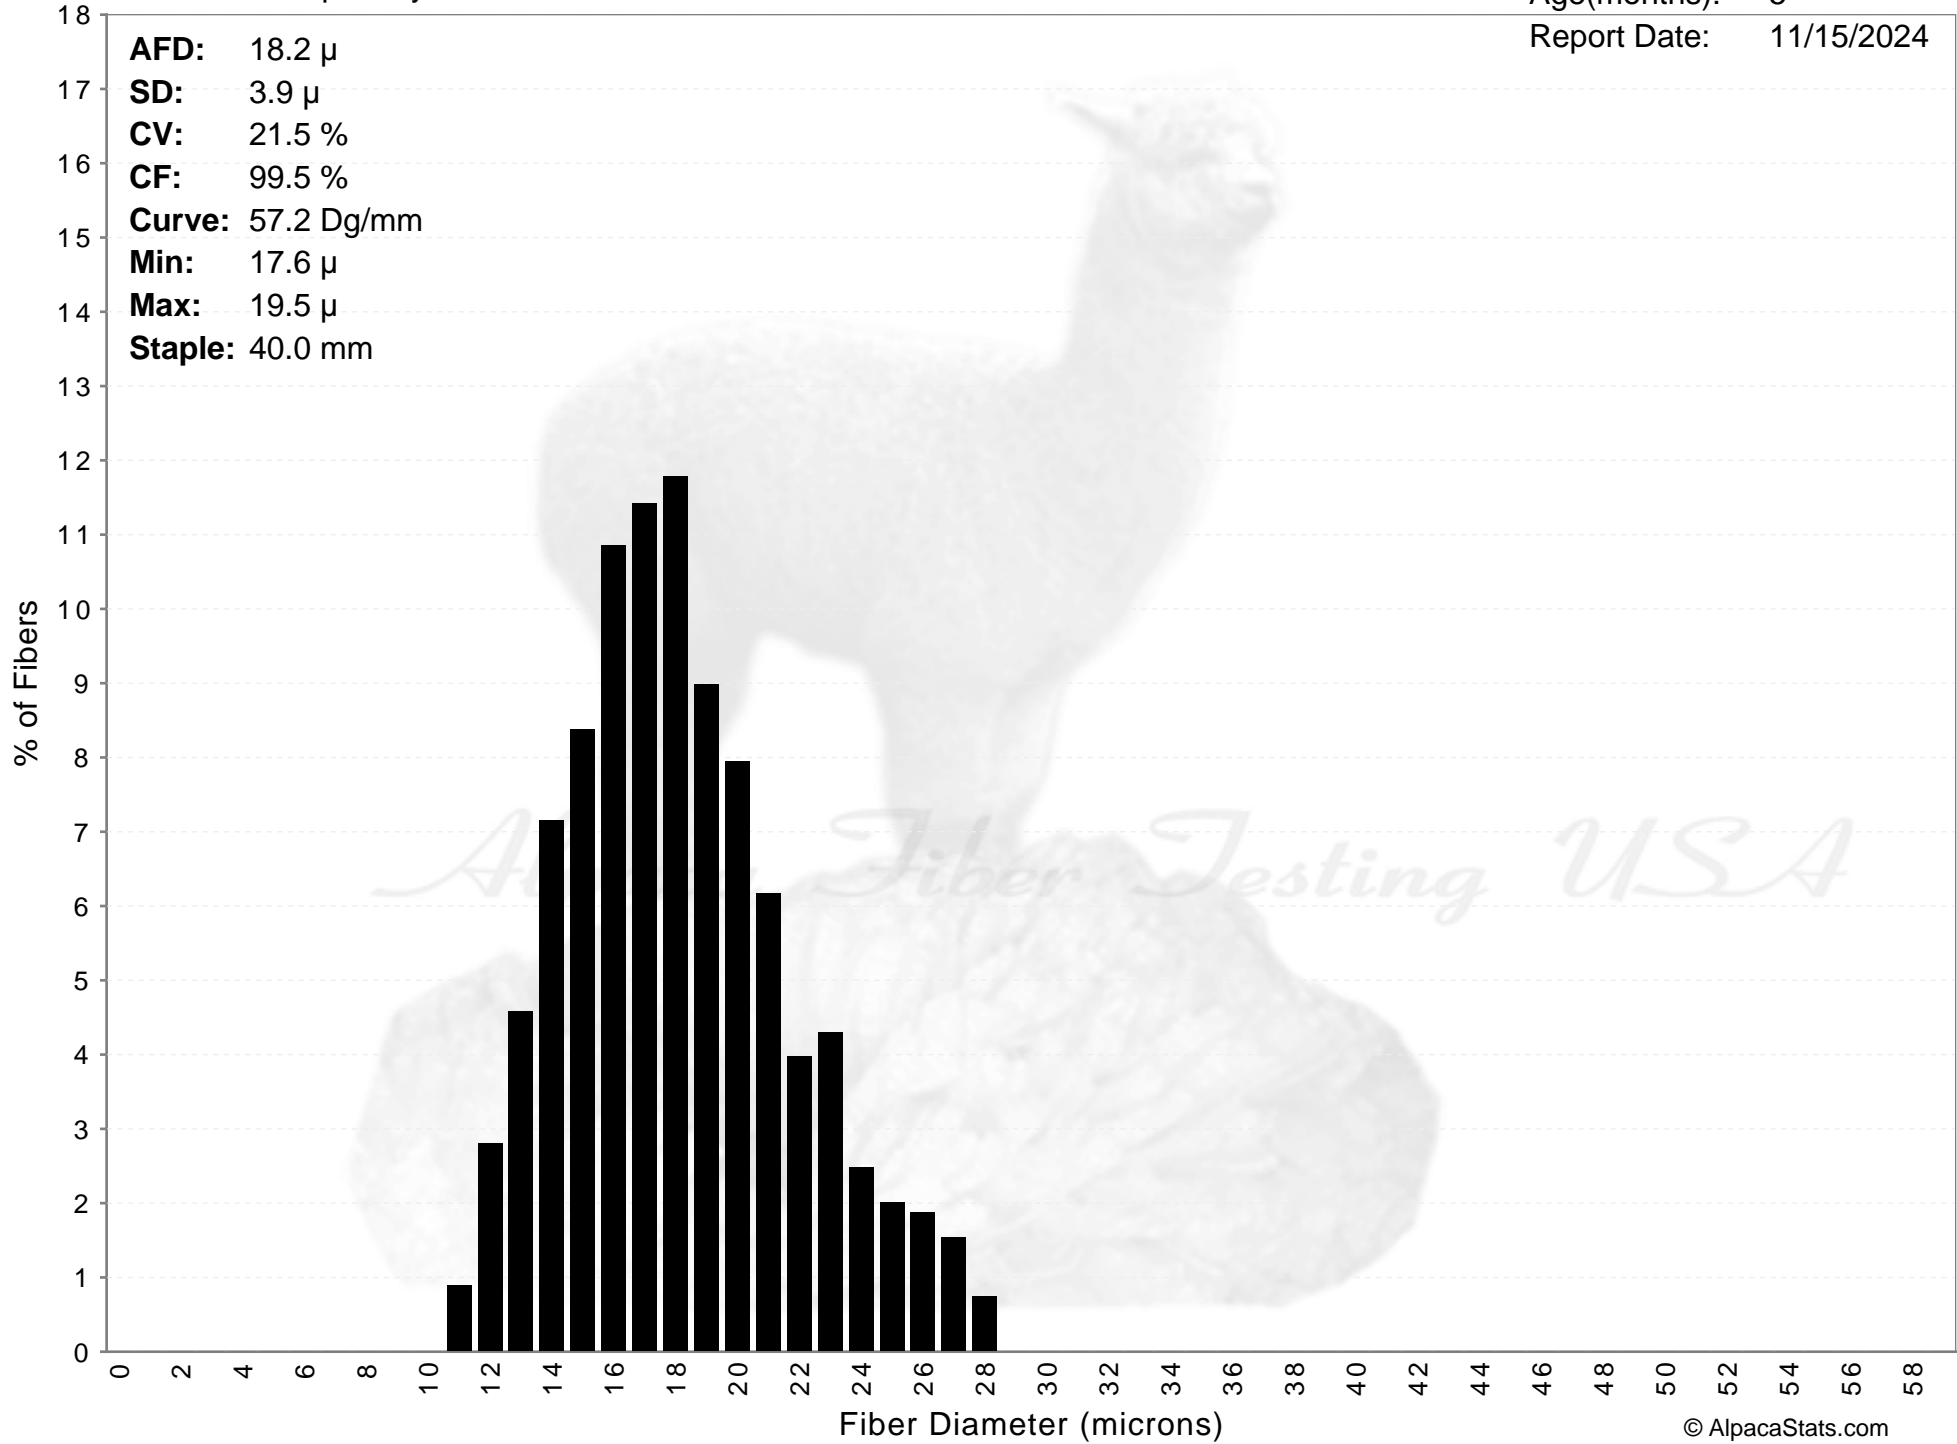

Heart & Soul Spinnery 4-SIGHT'S BEAUTIFUL REFLECTION

Age(months): 5
Report Date: 11/15/2024

AFD: 18.2 μ
SD: 3.9 μ
CV: 21.5 %
CF: 99.5 %
Curve: 57.2 Dg/mm
Min: 17.6 μ
Max: 19.5 μ
Staple: 40.0 mm

Heart & Soul Spinnery **4-SIGHT'S BEAUTIFUL REFLECTION**

Age(months): 5
Report Date: 11/15/2024

AFD: 18.2 μ
SD: 3.9 μ
CV: 21.5 %
CF: 99.5 %
Curve: 57.2 Dg/mm
Min: 17.6 μ
Max: 19.5 μ
Staple: 40.0 mm