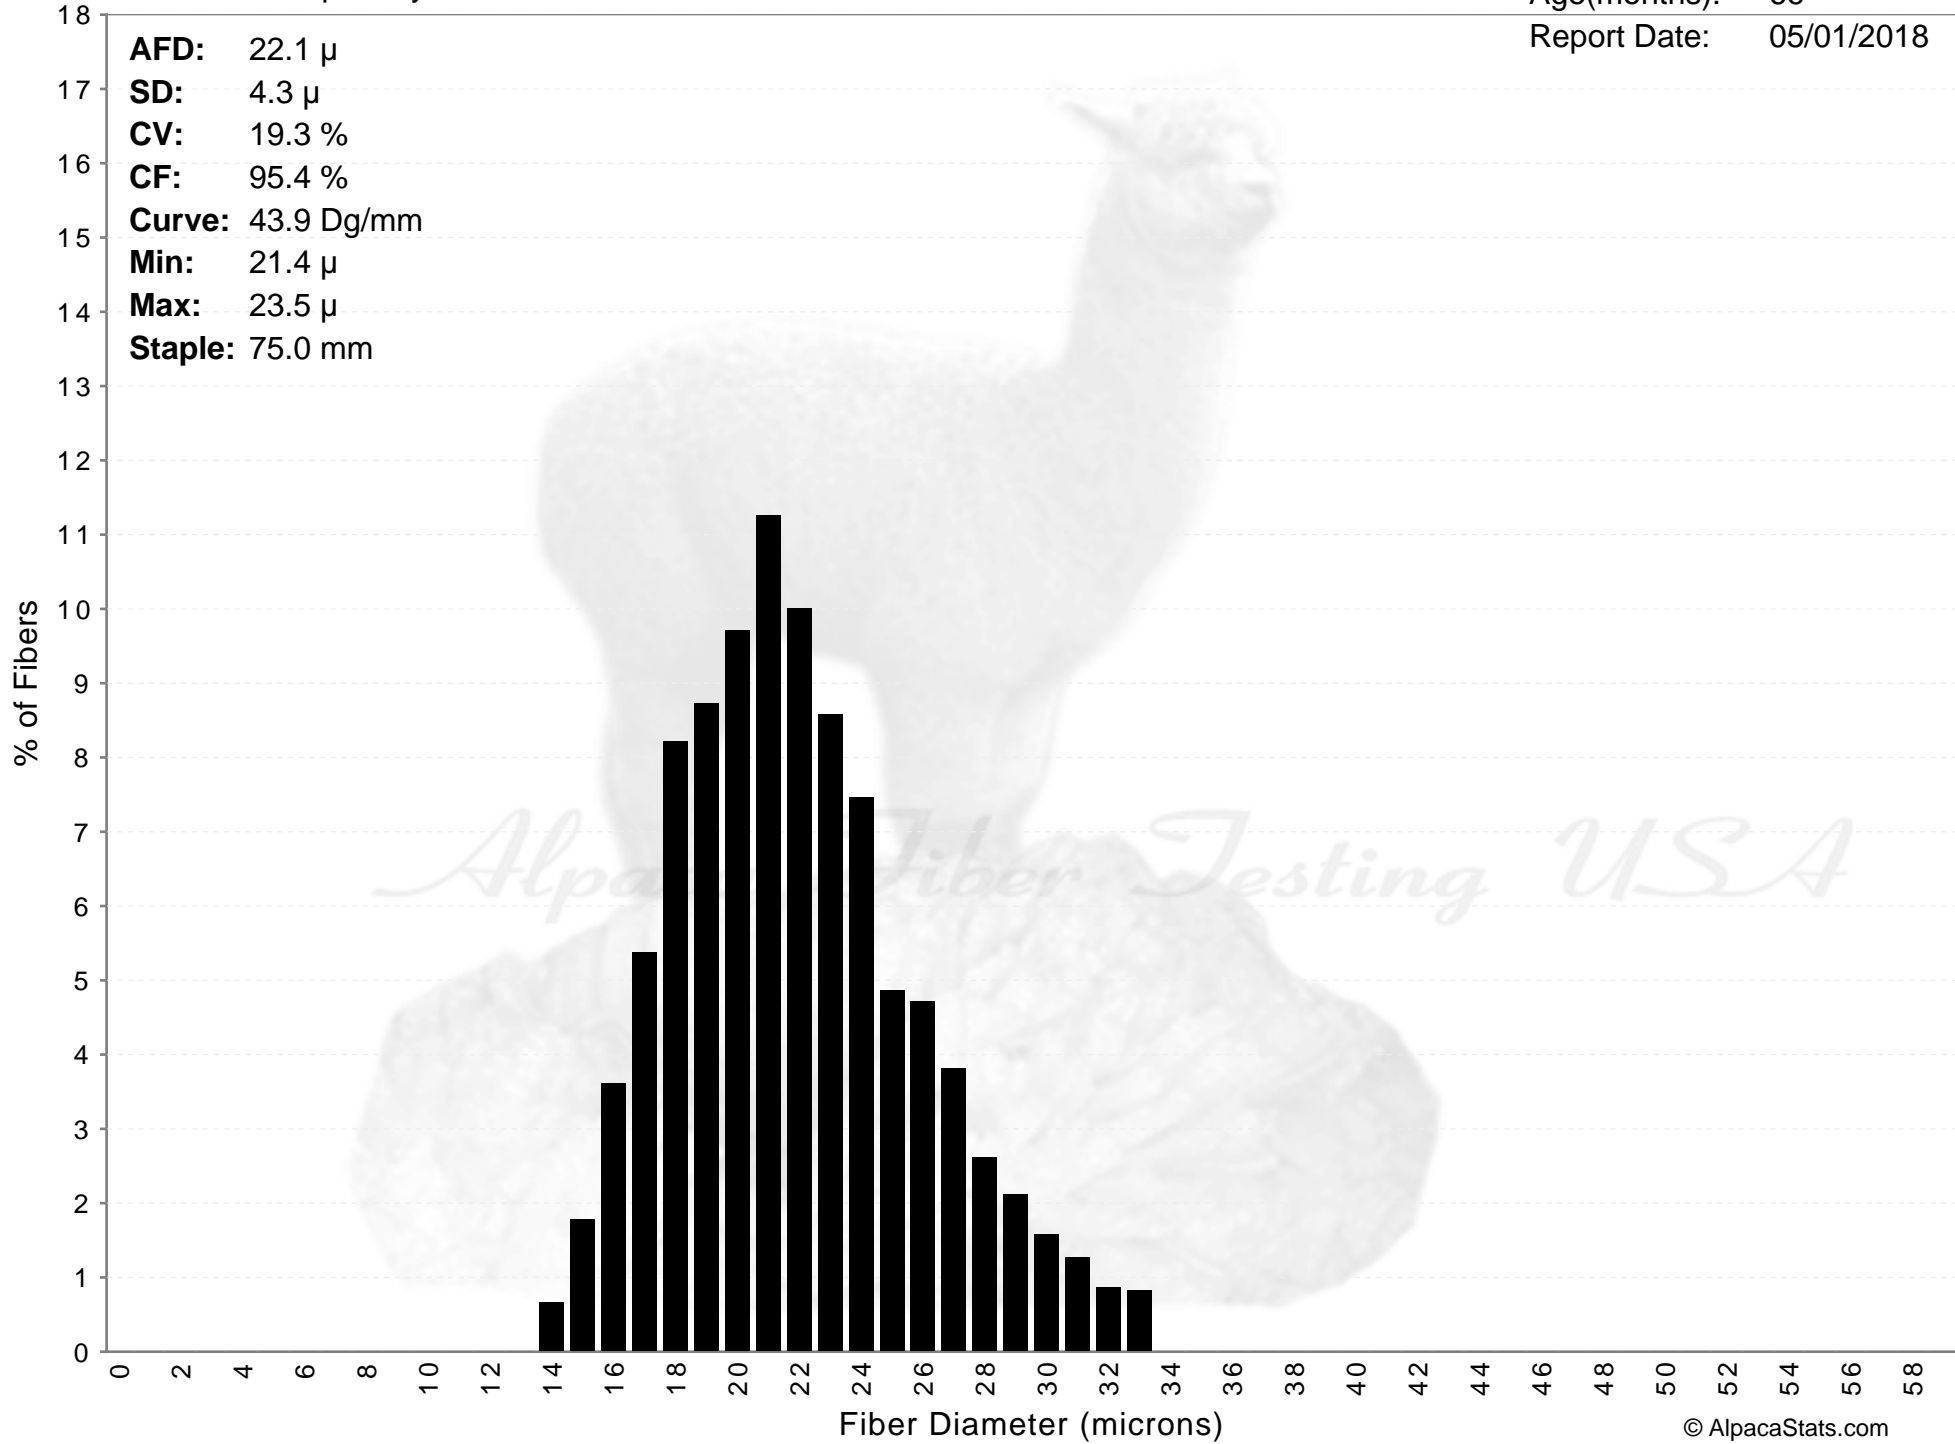

Heart & Soul Spinnery

SARAH

Age(months): 66
Report Date: 05/01/2018

AFD: 22.1 μ
SD: 4.3 μ
CV: 19.3 %
CF: 95.4 %
Curve: 43.9 Dg/mm
Min: 21.4 μ
Max: 23.5 μ
Staple: 75.0 mm

AFD: 22.1 μ
SD: 4.3 μ
CV: 19.3 %
CF: 95.4 %
Curve: 43.9 Dg/mm
Min: 21.4 μ
Max: 23.5 μ
Staple: 75.0 mm