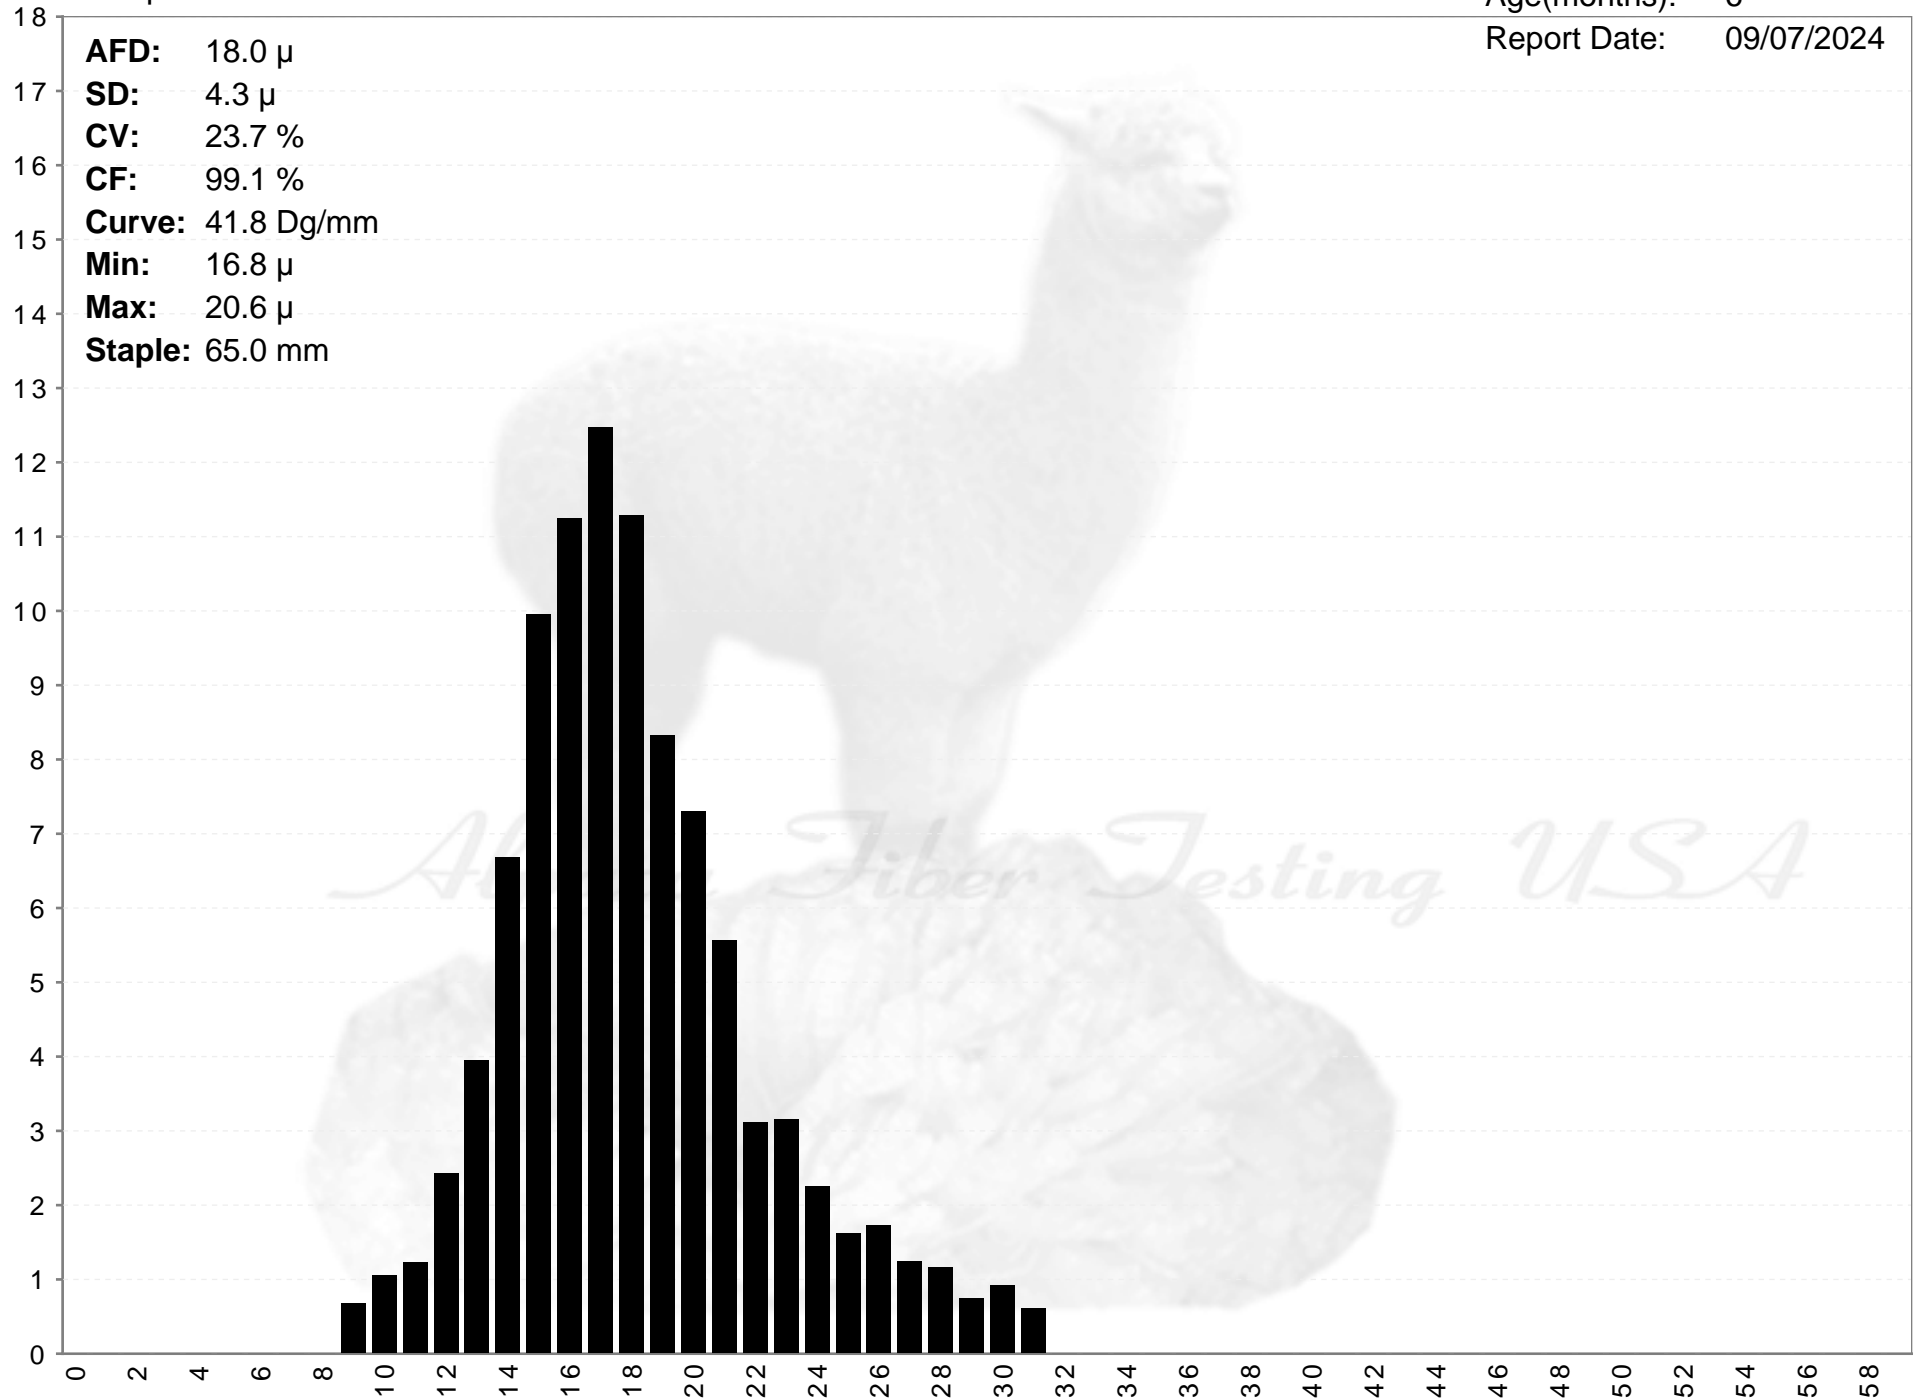

KB Alpacas

KBA'S STORM CLOUD

Age(months): 6

Report Date: 09/07/2024

AFD: 18.0 μ
SD: 4.3 μ
CV: 23.7 %
CF: 99.1 %
Curve: 41.8 Dg/mm
Min: 16.8 μ
Max: 20.6 μ
Staple: 65.0 mm

% of Fibers

Fiber Diameter (microns)

KB Alpacas

KBA'S STORM CLOUD

Age(months): 6
Report Date: 09/07/2024

AFD: 18.0 μ
SD: 4.3 μ
CV: 23.7 %
CF: 99.1 %
Curve: 41.8 Dg/mm
Min: 16.8 μ
Max: 20.6 μ
Staple: 65.0 mm