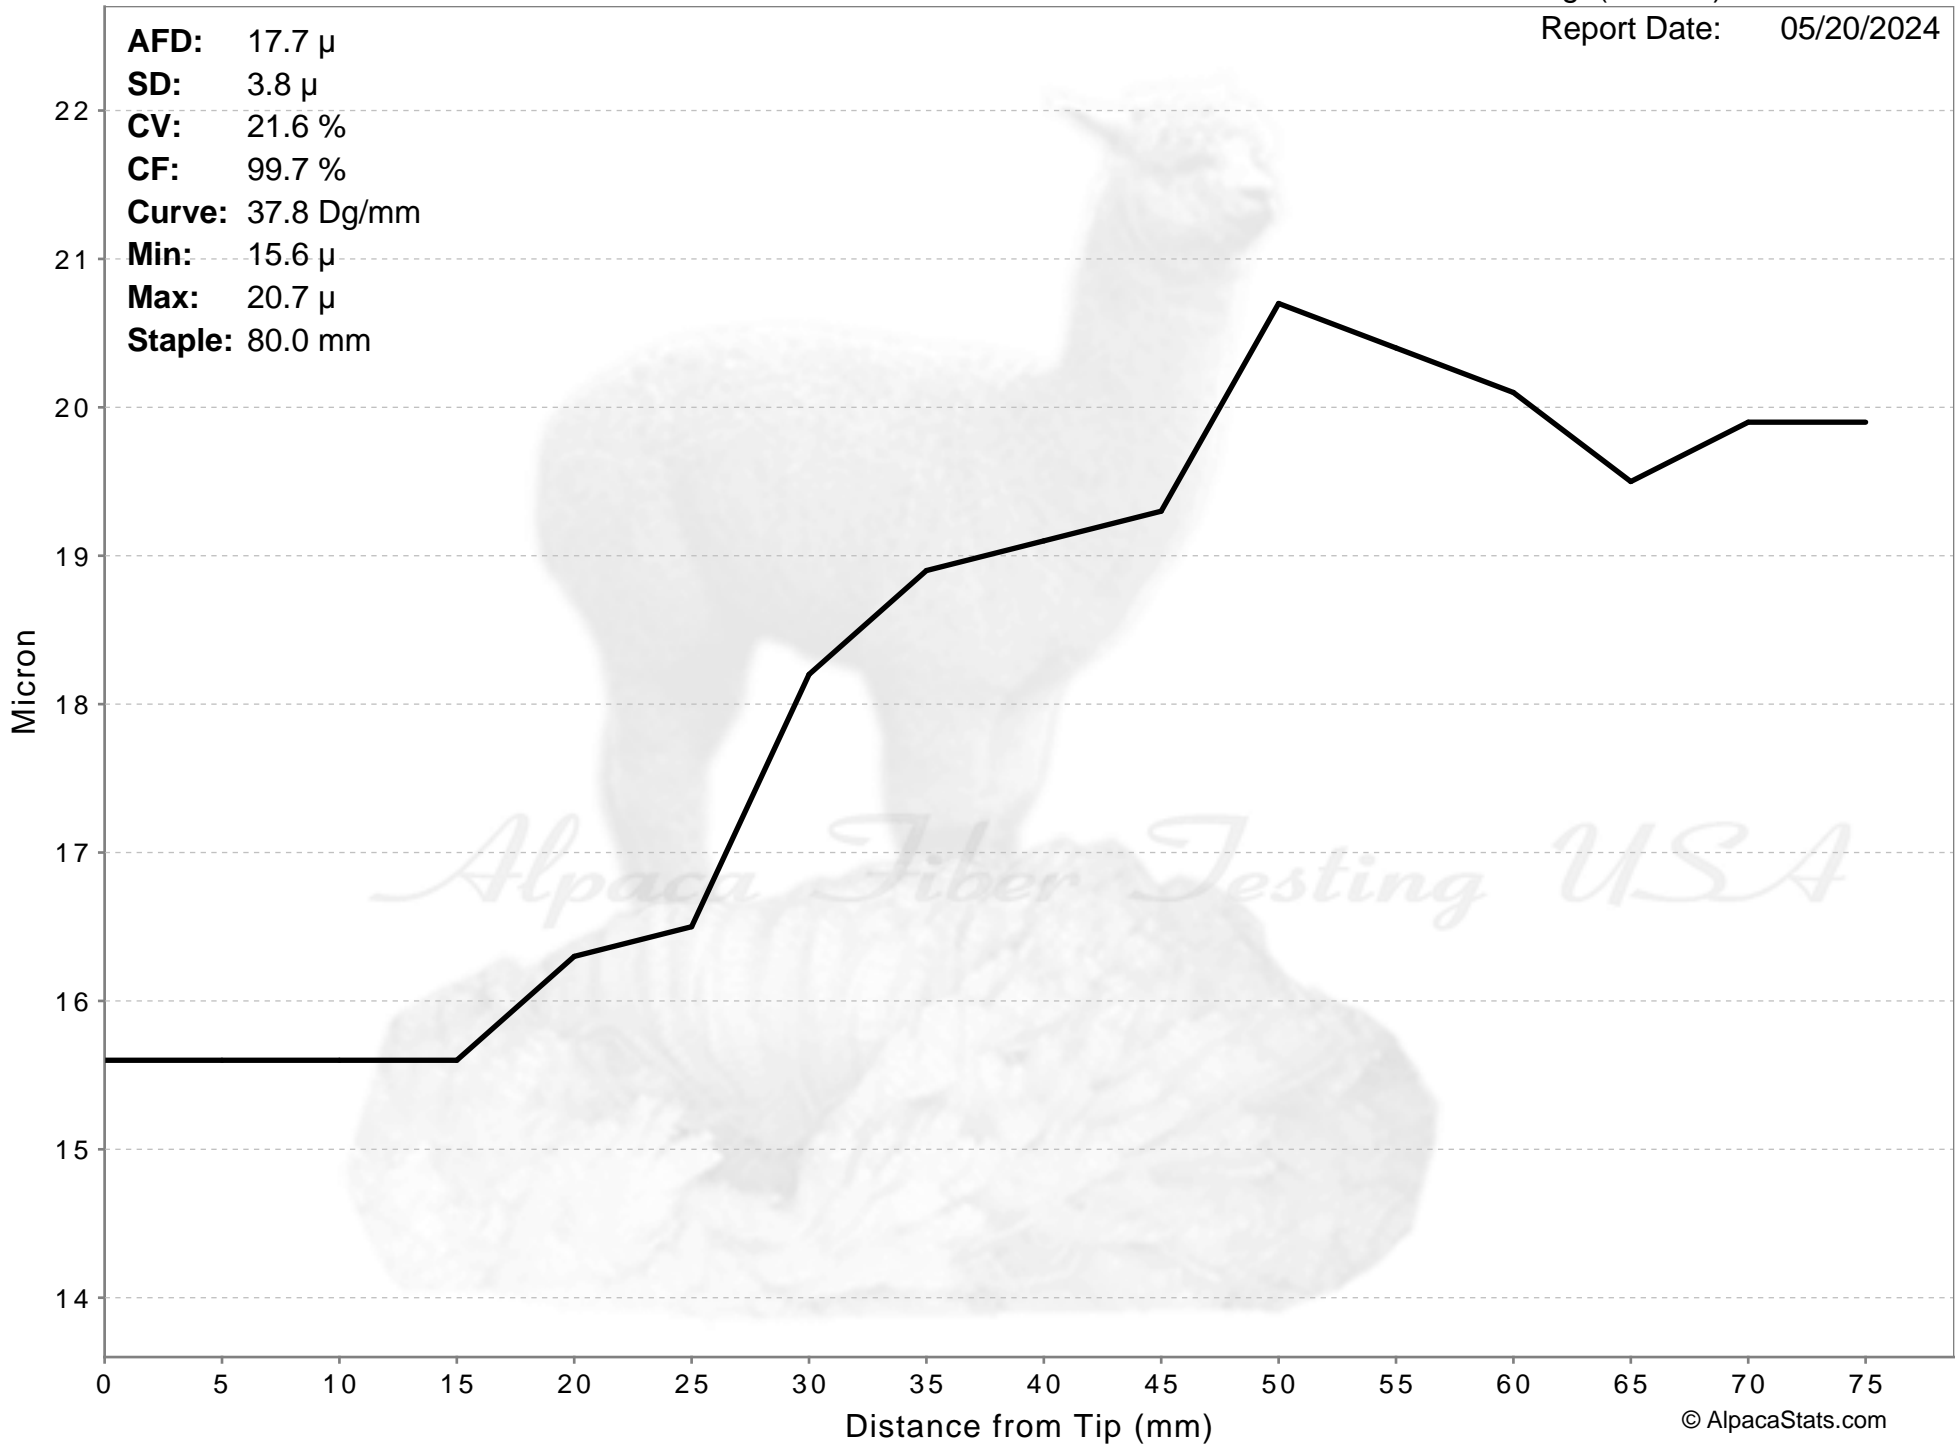

Cinco C's Alpacas

24 CARAT

Age(months): 7

Report Date: 05/20/2024

AFD: 17.7 μ
SD: 3.8 μ
CV: 21.6 %
CF: 99.7 %
Curve: 37.8 Dg/mm
Min: 15.6 μ
Max: 20.7 μ
Staple: 80.0 mm

% of Fibers

Fiber Diameter (microns)

AFD: 17.7 μ
SD: 3.8 μ
CV: 21.6 %
CF: 99.7 %
Curve: 37.8 Dg/mm
Min: 15.6 μ
Max: 20.7 μ
Staple: 80.0 mm

Alpaca Fiber Testing USA