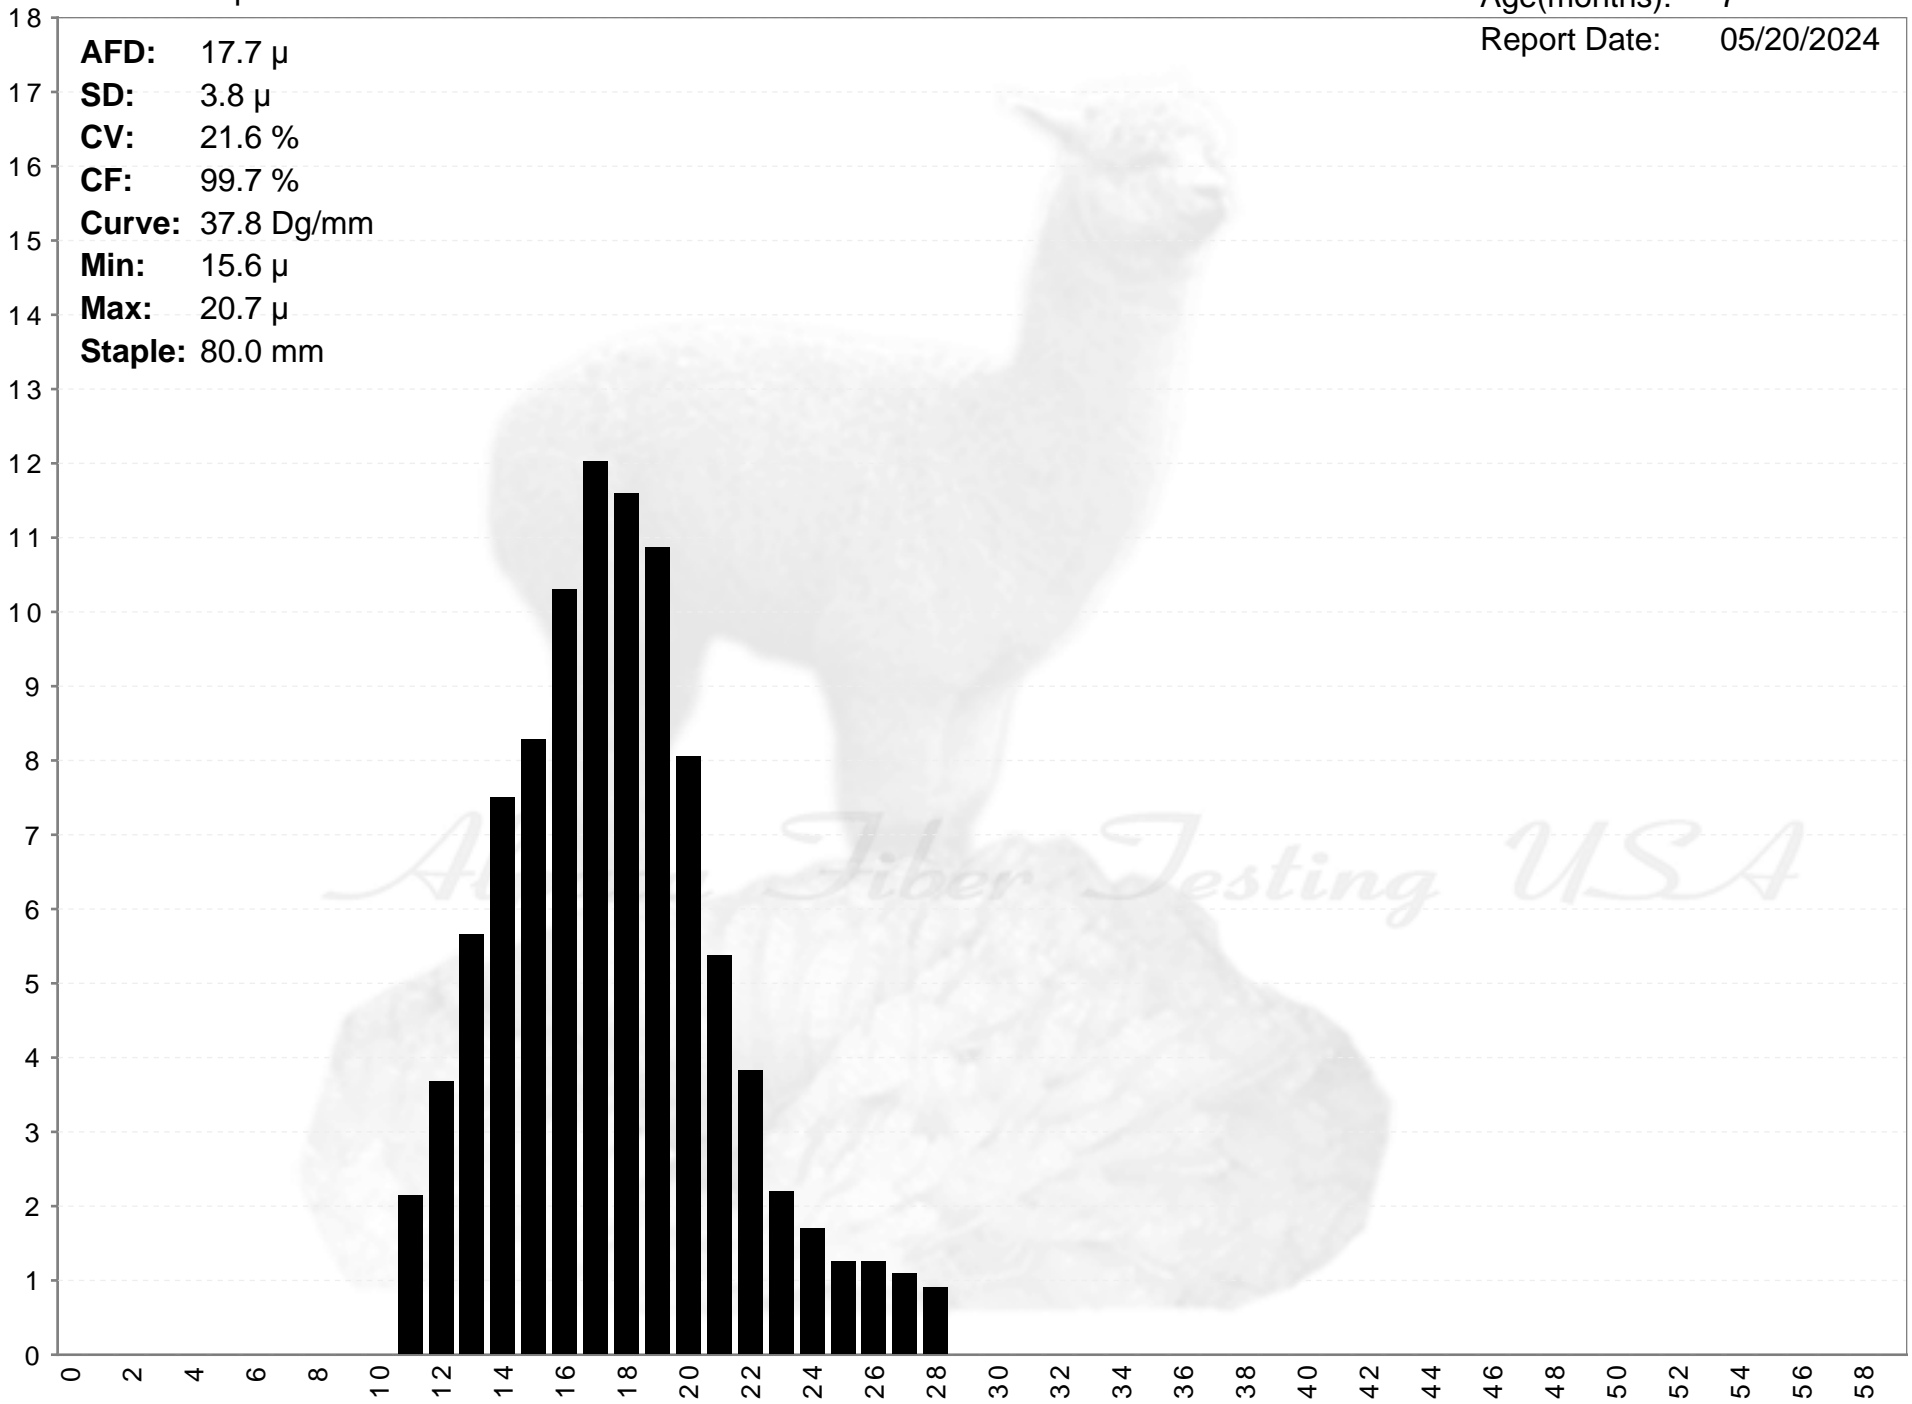

Cinco C's Alpacas

24 CARAT

Age(months): 7

Report Date: 05/20/2024

AFD: 17.7 μ
SD: 3.8 μ
CV: 21.6 %
CF: 99.7 %
Curve: 37.8 Dg/mm
Min: 15.6 μ
Max: 20.7 μ
Staple: 80.0 mm

% of Fibers

Fiber Diameter (microns)

AFD: 17.7 μ
SD: 3.8 μ
CV: 21.6 %
CF: 99.7 %
Curve: 37.8 Dg/mm
Min: 15.6 μ
Max: 20.7 μ
Staple: 80.0 mm

Alpaca Fiber Testing USA