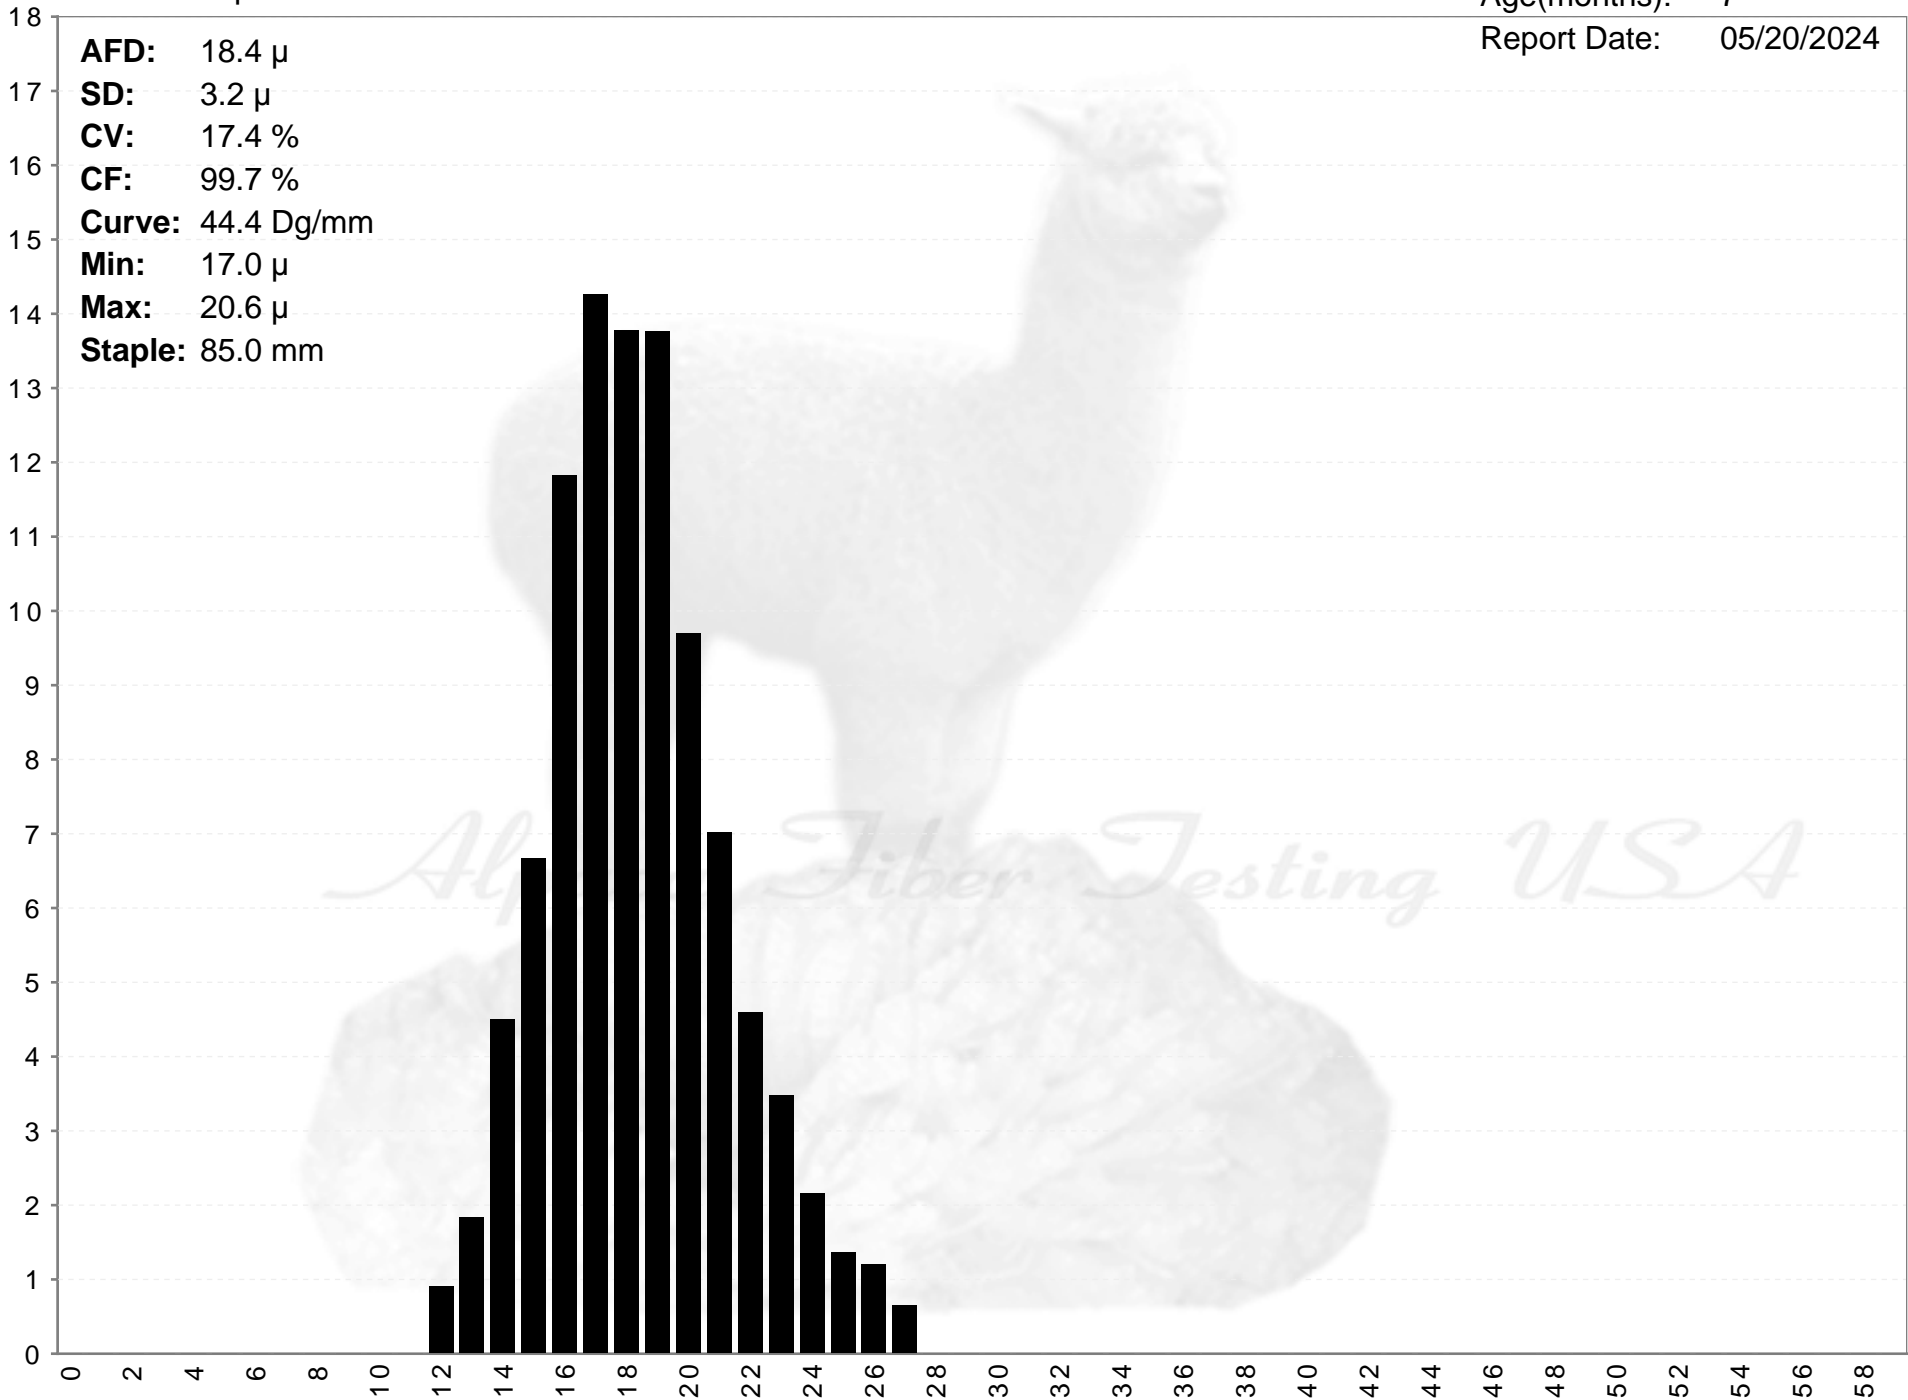

Cinco C's Alpacas

COINTREAU

Age(months): 7

Report Date: 05/20/2024

AFD: 18.4 μ
SD: 3.2 μ
CV: 17.4 %
CF: 99.7 %
Curve: 44.4 Dg/mm
Min: 17.0 μ
Max: 20.6 μ
Staple: 85.0 mm

% of Fibers

Fiber Diameter (microns)