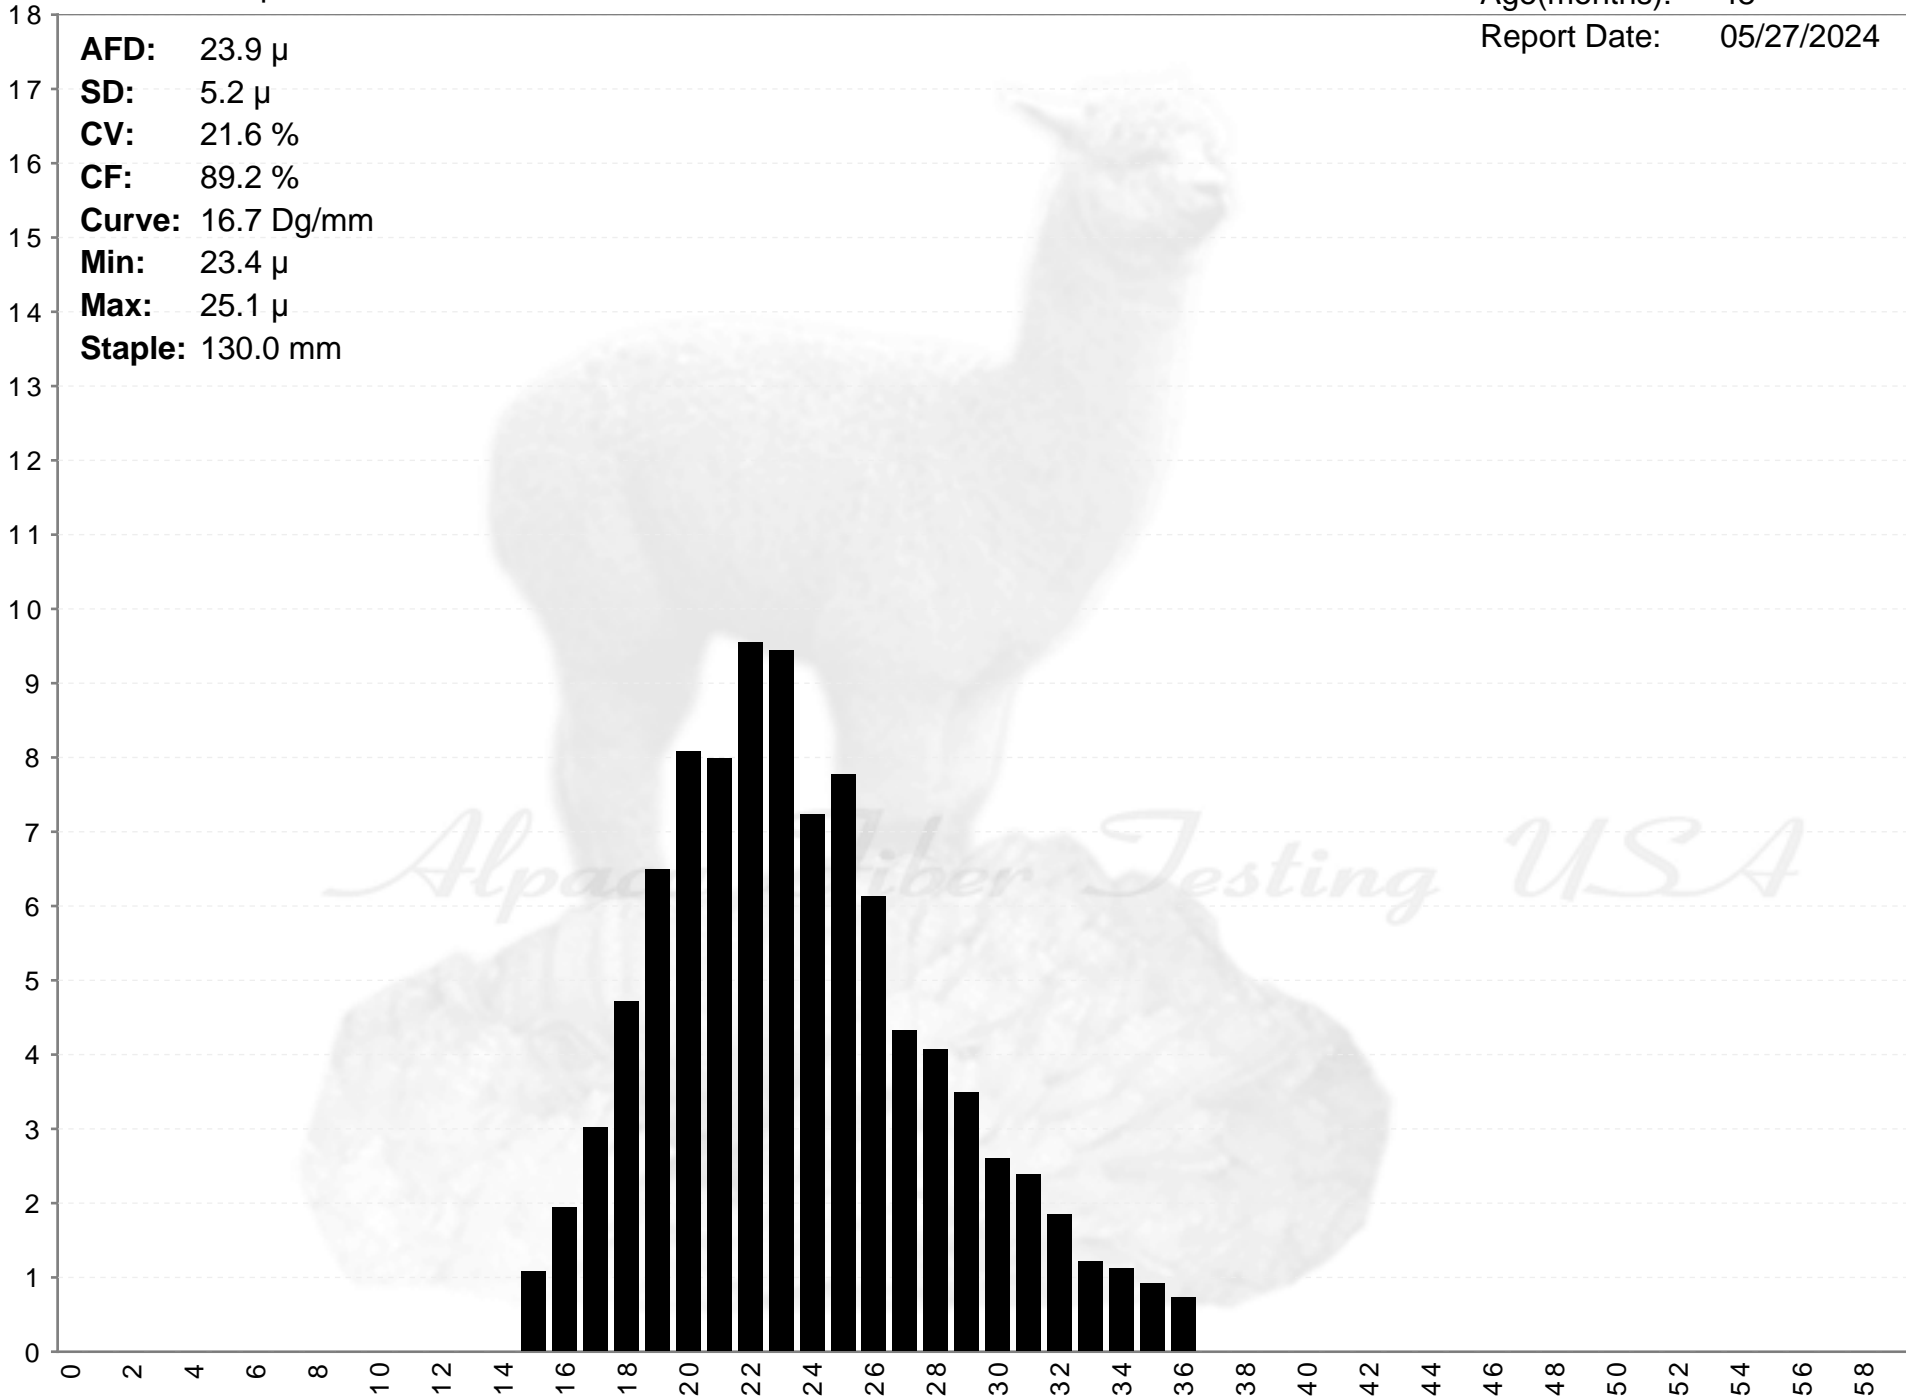

Shambalah Alpaca Ranch

RAYNAY'S CAPRICE BY SPECTACULAR

Age(months): 48
Report Date: 05/27/2024

AFD: 23.9 μ
SD: 5.2 μ
CV: 21.6 %
CF: 89.2 %
Curve: 16.7 Dg/mm
Min: 23.4 μ
Max: 25.1 μ
Staple: 130.0 mm

% of Fibers

RAYNAY'S CAPRICE BY SPECTACULAR

AFD: 23.9 μ
SD: 5.2 μ
CV: 21.6 %
CF: 89.2 %
Curve: 16.7 Dg/mm
Min: 23.4 μ
Max: 25.1 μ
Staple: 130.0 mm