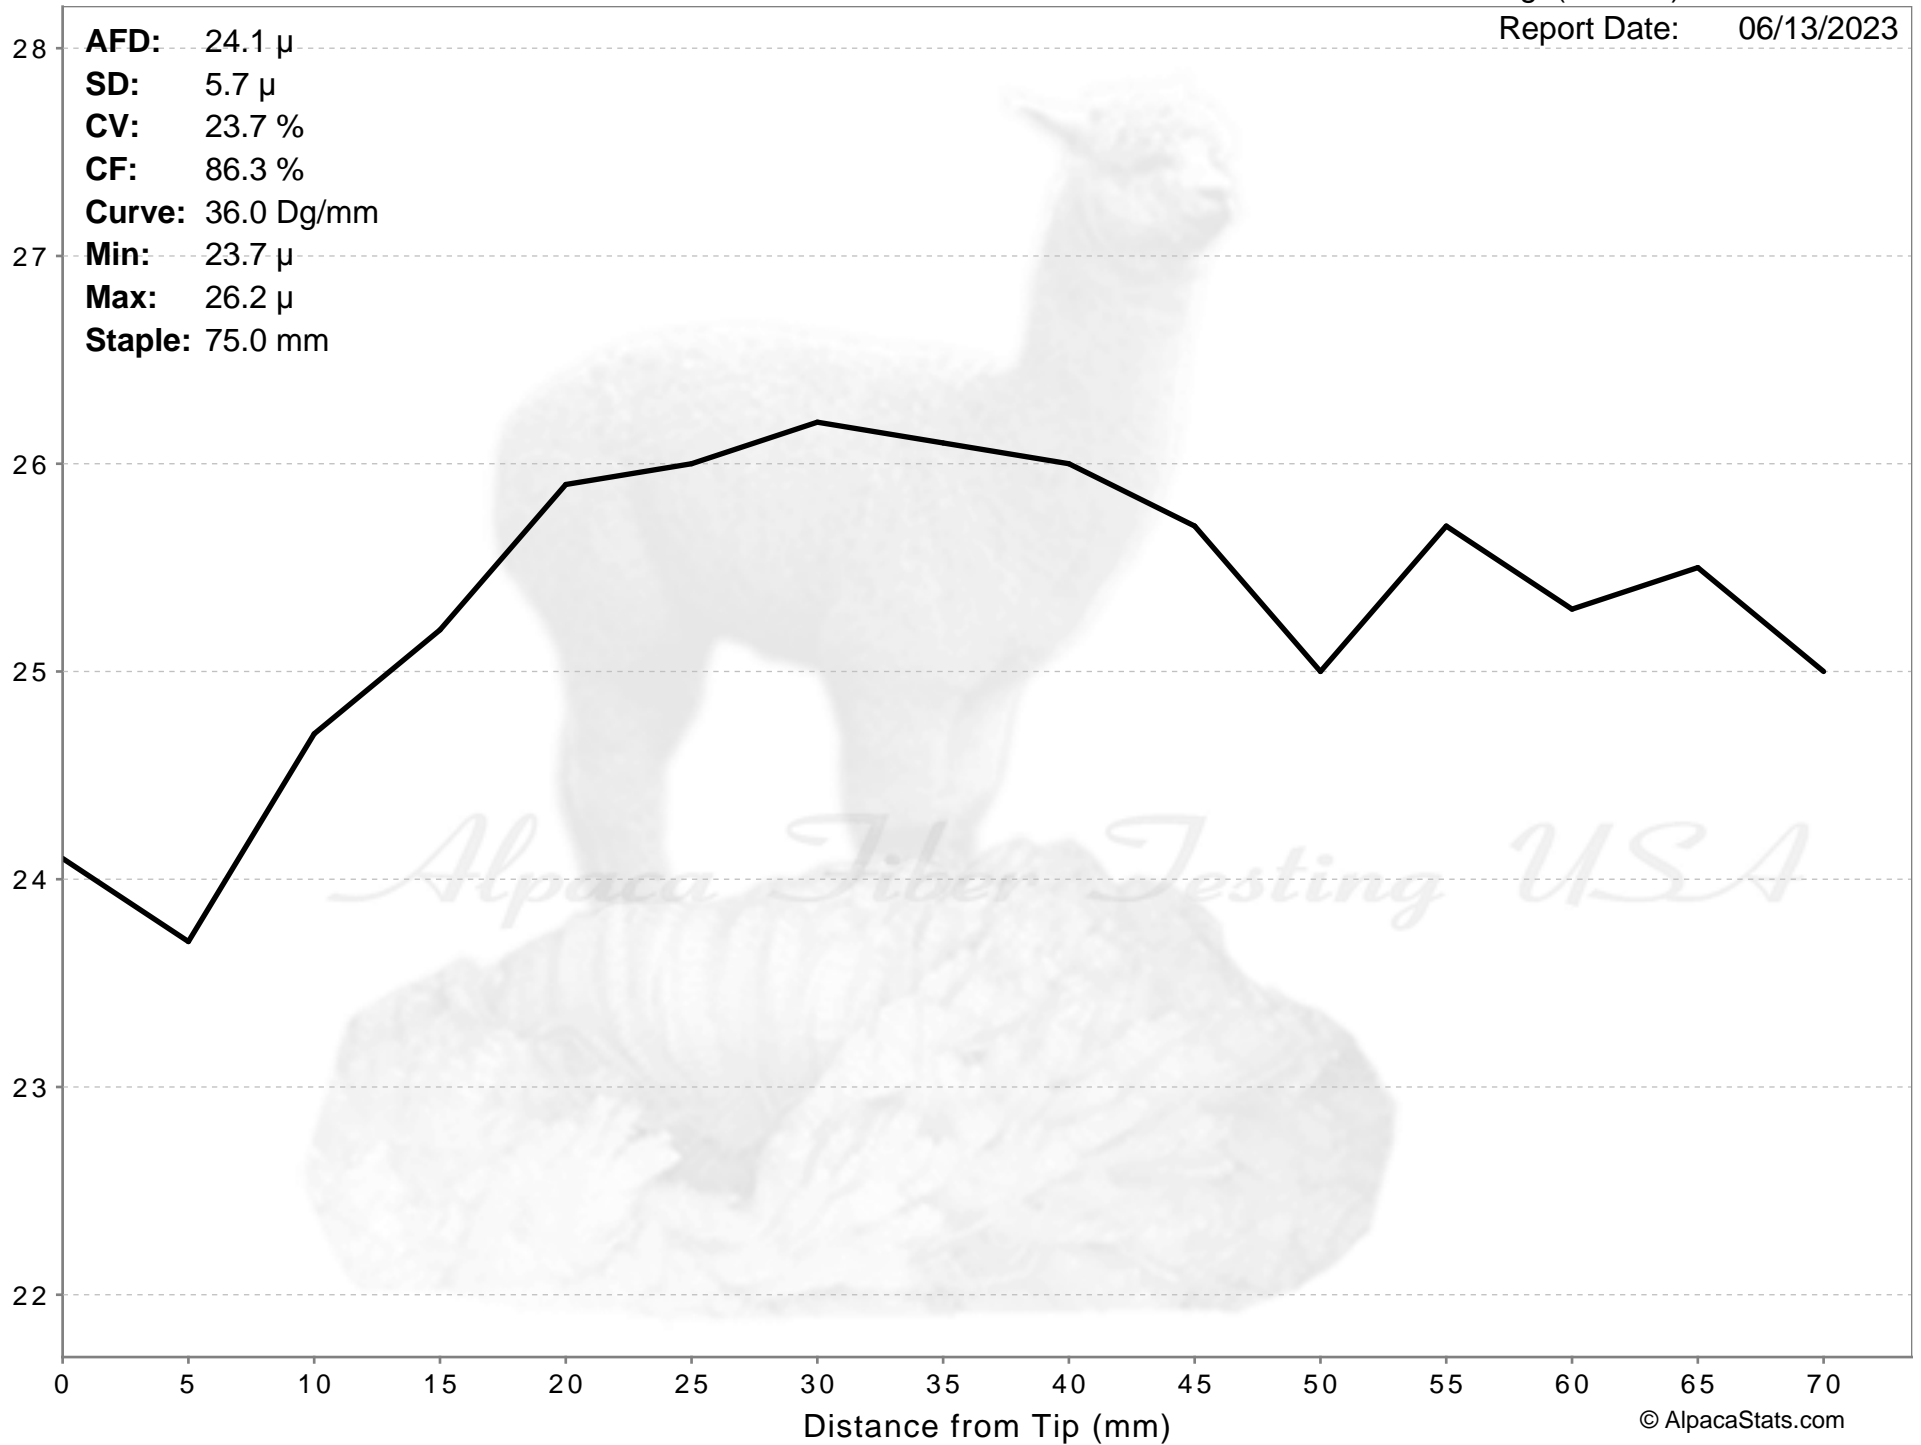

North Coast Alpacas

SILVER SOVEREIGN'S GREYSTONE

Age(months): 60
Report Date: 06/13/2023

AFD: 24.1 μ
SD: 5.7 μ
CV: 23.7 %
CF: 86.3 %
Curve: 36.0 Dg/mm
Min: 23.7 μ
Max: 26.2 μ
Staple: 75.0 mm

SILVER SOVEREIGN'S GREYSTONE

AFD: 24.1 μ
SD: 5.7 μ
CV: 23.7 %
CF: 86.3 %
Curve: 36.0 Dg/mm
Min: 23.7 μ
Max: 26.2 μ
Staple: 75.0 mm

Micron

Alpaca Fiber Testing USA