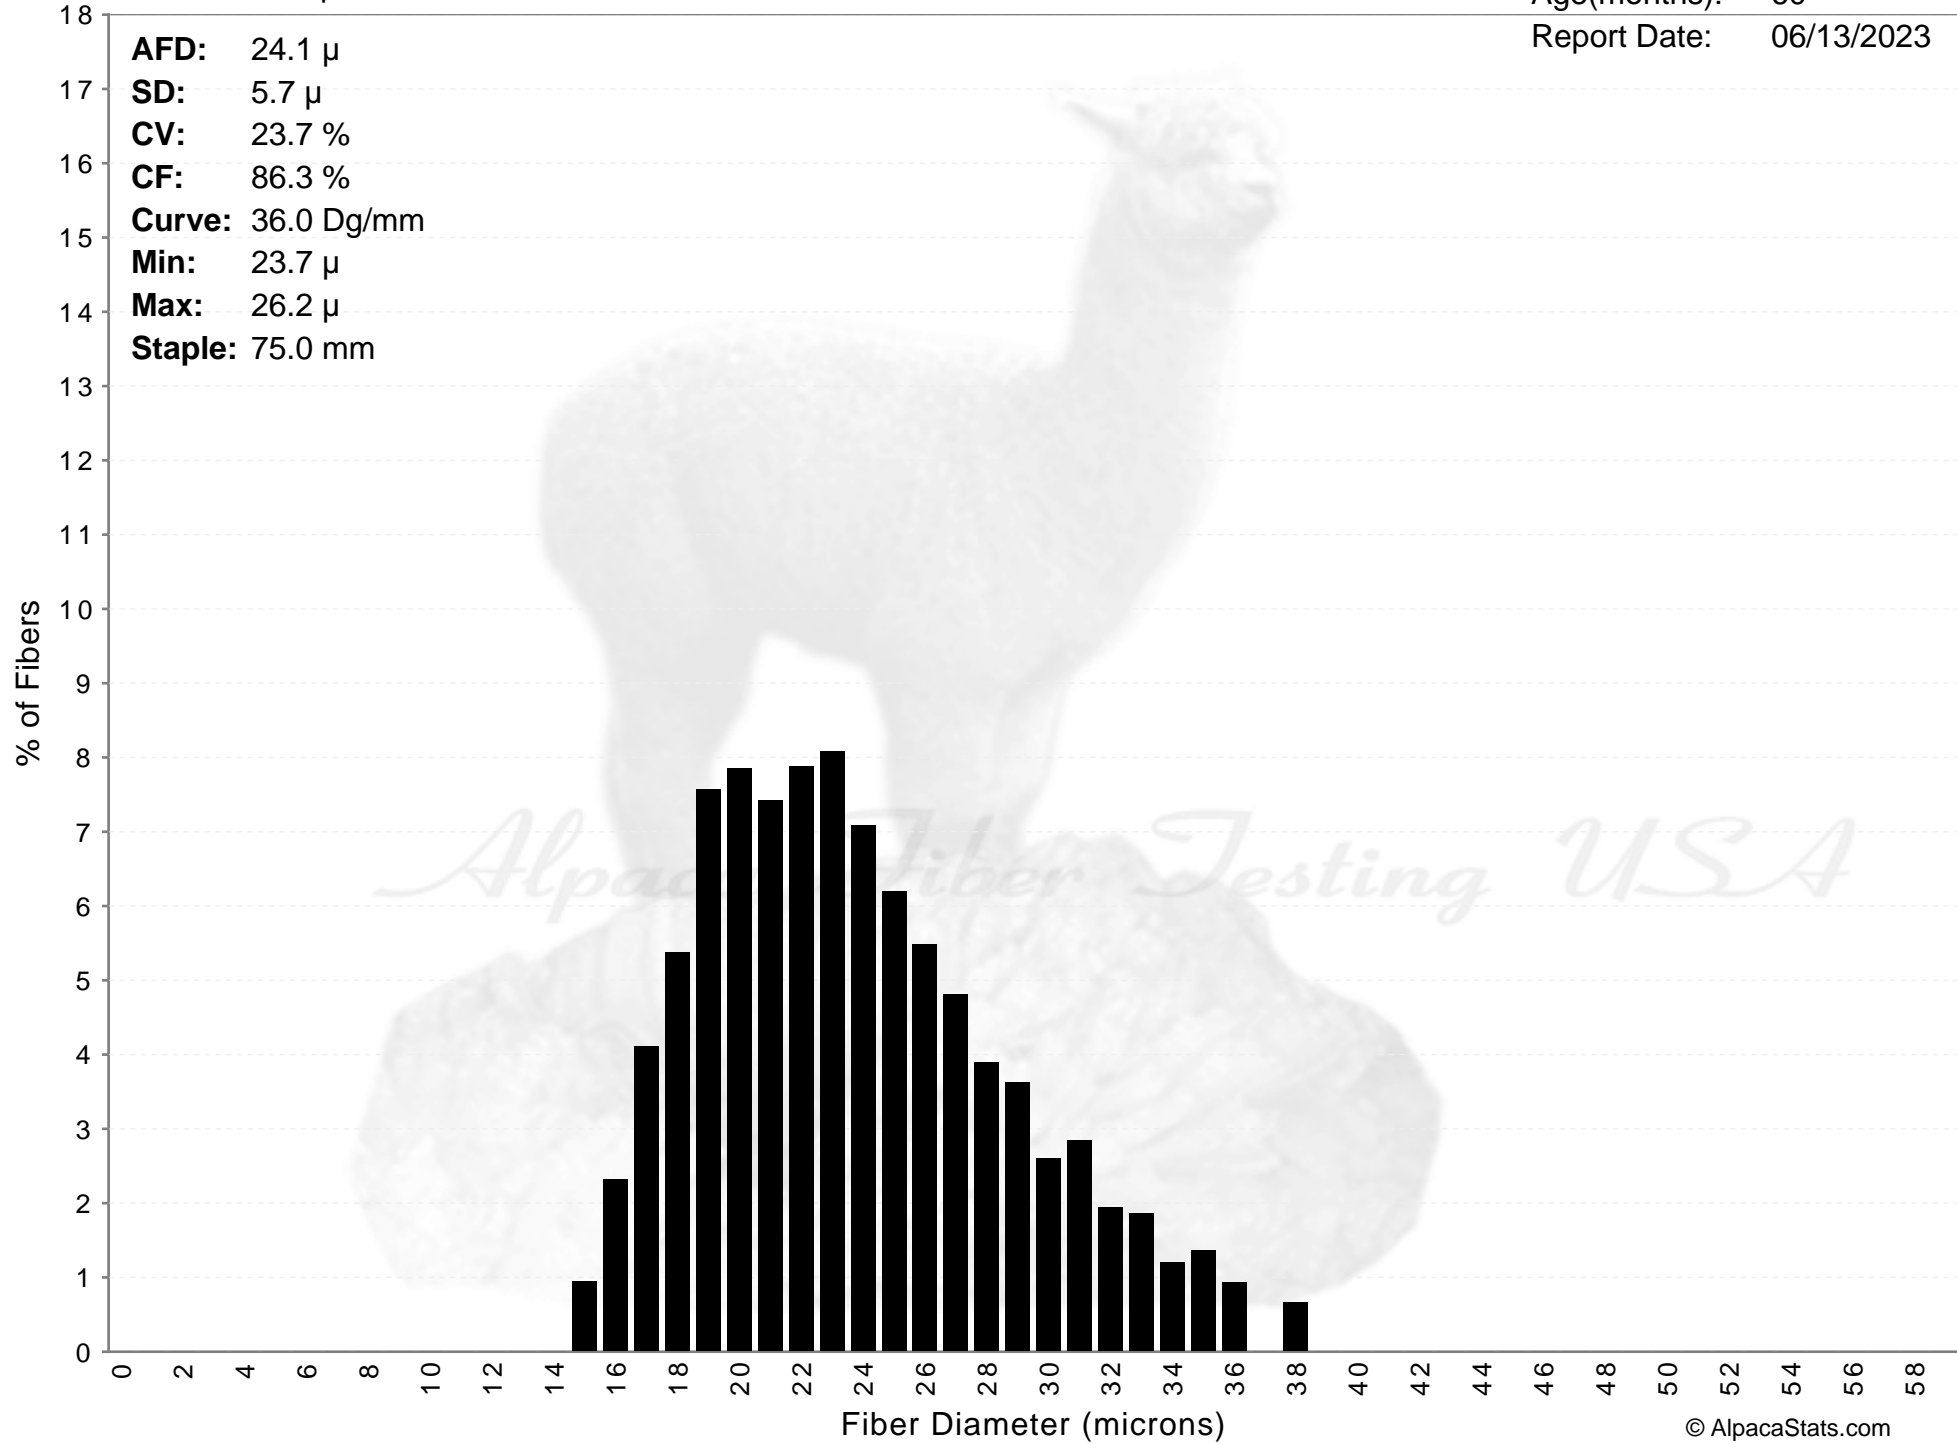

North Coast Alpacas

SILVER SOVEREIGN'S GREYSTONE

Age(months): 60
Report Date: 06/13/2023

AFD: 24.1 μ
SD: 5.7 μ
CV: 23.7 %
CF: 86.3 %
Curve: 36.0 Dg/mm
Min: 23.7 μ
Max: 26.2 μ
Staple: 75.0 mm

SILVER SOVEREIGN'S GREYSTONE

AFD: 24.1 μ
SD: 5.7 μ
CV: 23.7 %
CF: 86.3 %
Curve: 36.0 Dg/mm
Min: 23.7 μ
Max: 26.2 μ
Staple: 75.0 mm

Micron

Alpaca Fiber Testing USA