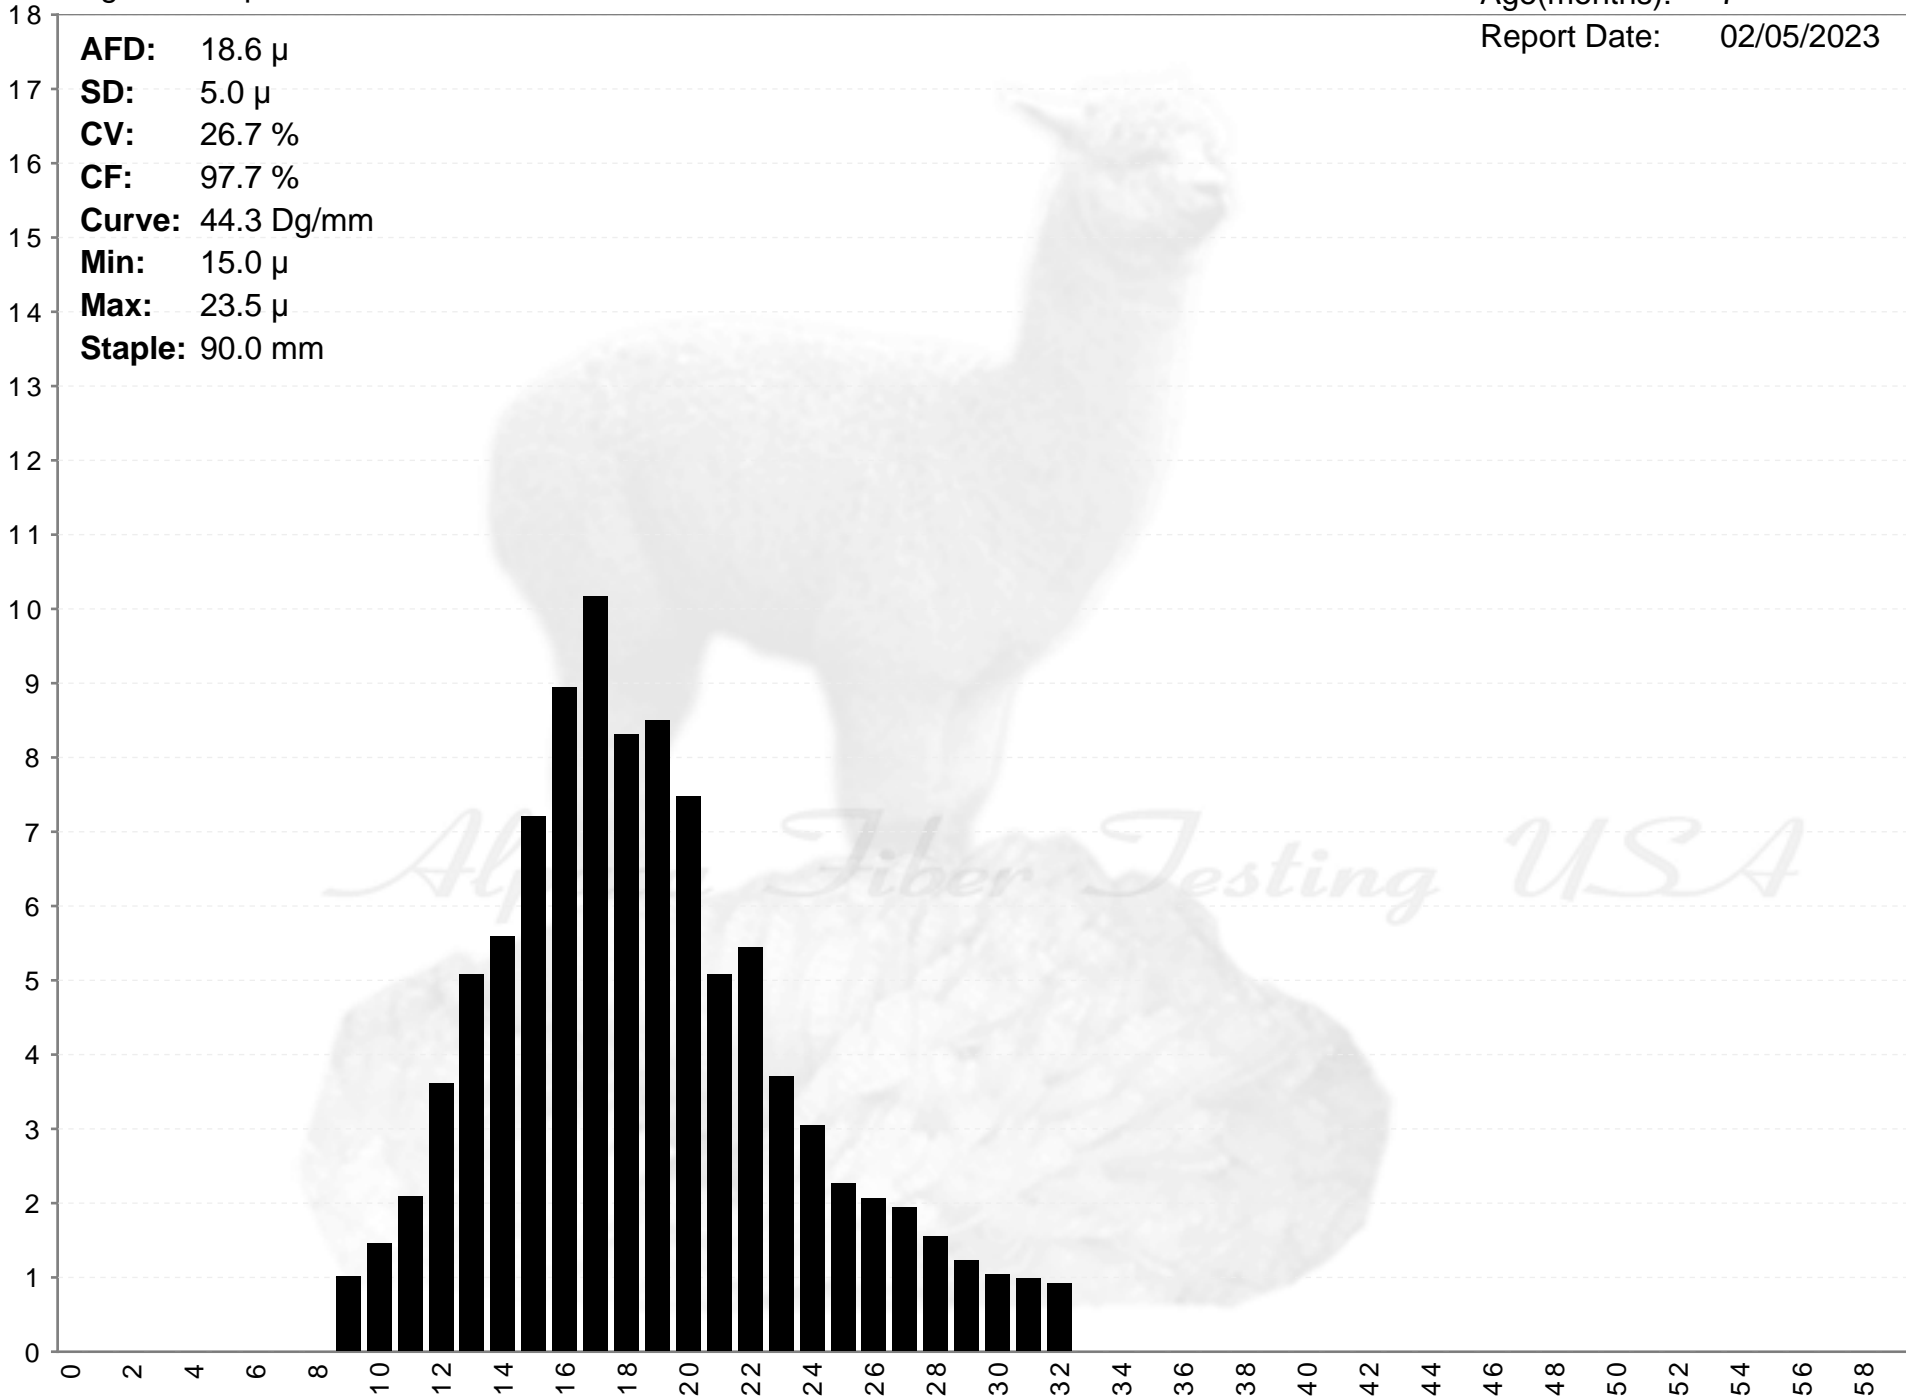

Sugarland Alpacas

LANDSLLIDE

Age(months): 7

Report Date: 02/05/2023

AFD: 18.6 μ
SD: 5.0 μ
CV: 26.7 %
CF: 97.7 %
Curve: 44.3 Dg/mm
Min: 15.0 μ
Max: 23.5 μ
Staple: 90.0 mm

% of Fibers

Fiber Diameter (microns)

LANDSLLIDE

AFD: 18.6 μ
SD: 5.0 μ
CV: 26.7 %
CF: 97.7 %
Curve: 44.3 Dg/mm
Min: 15.0 μ
Max: 23.5 μ
Staple: 90.0 mm