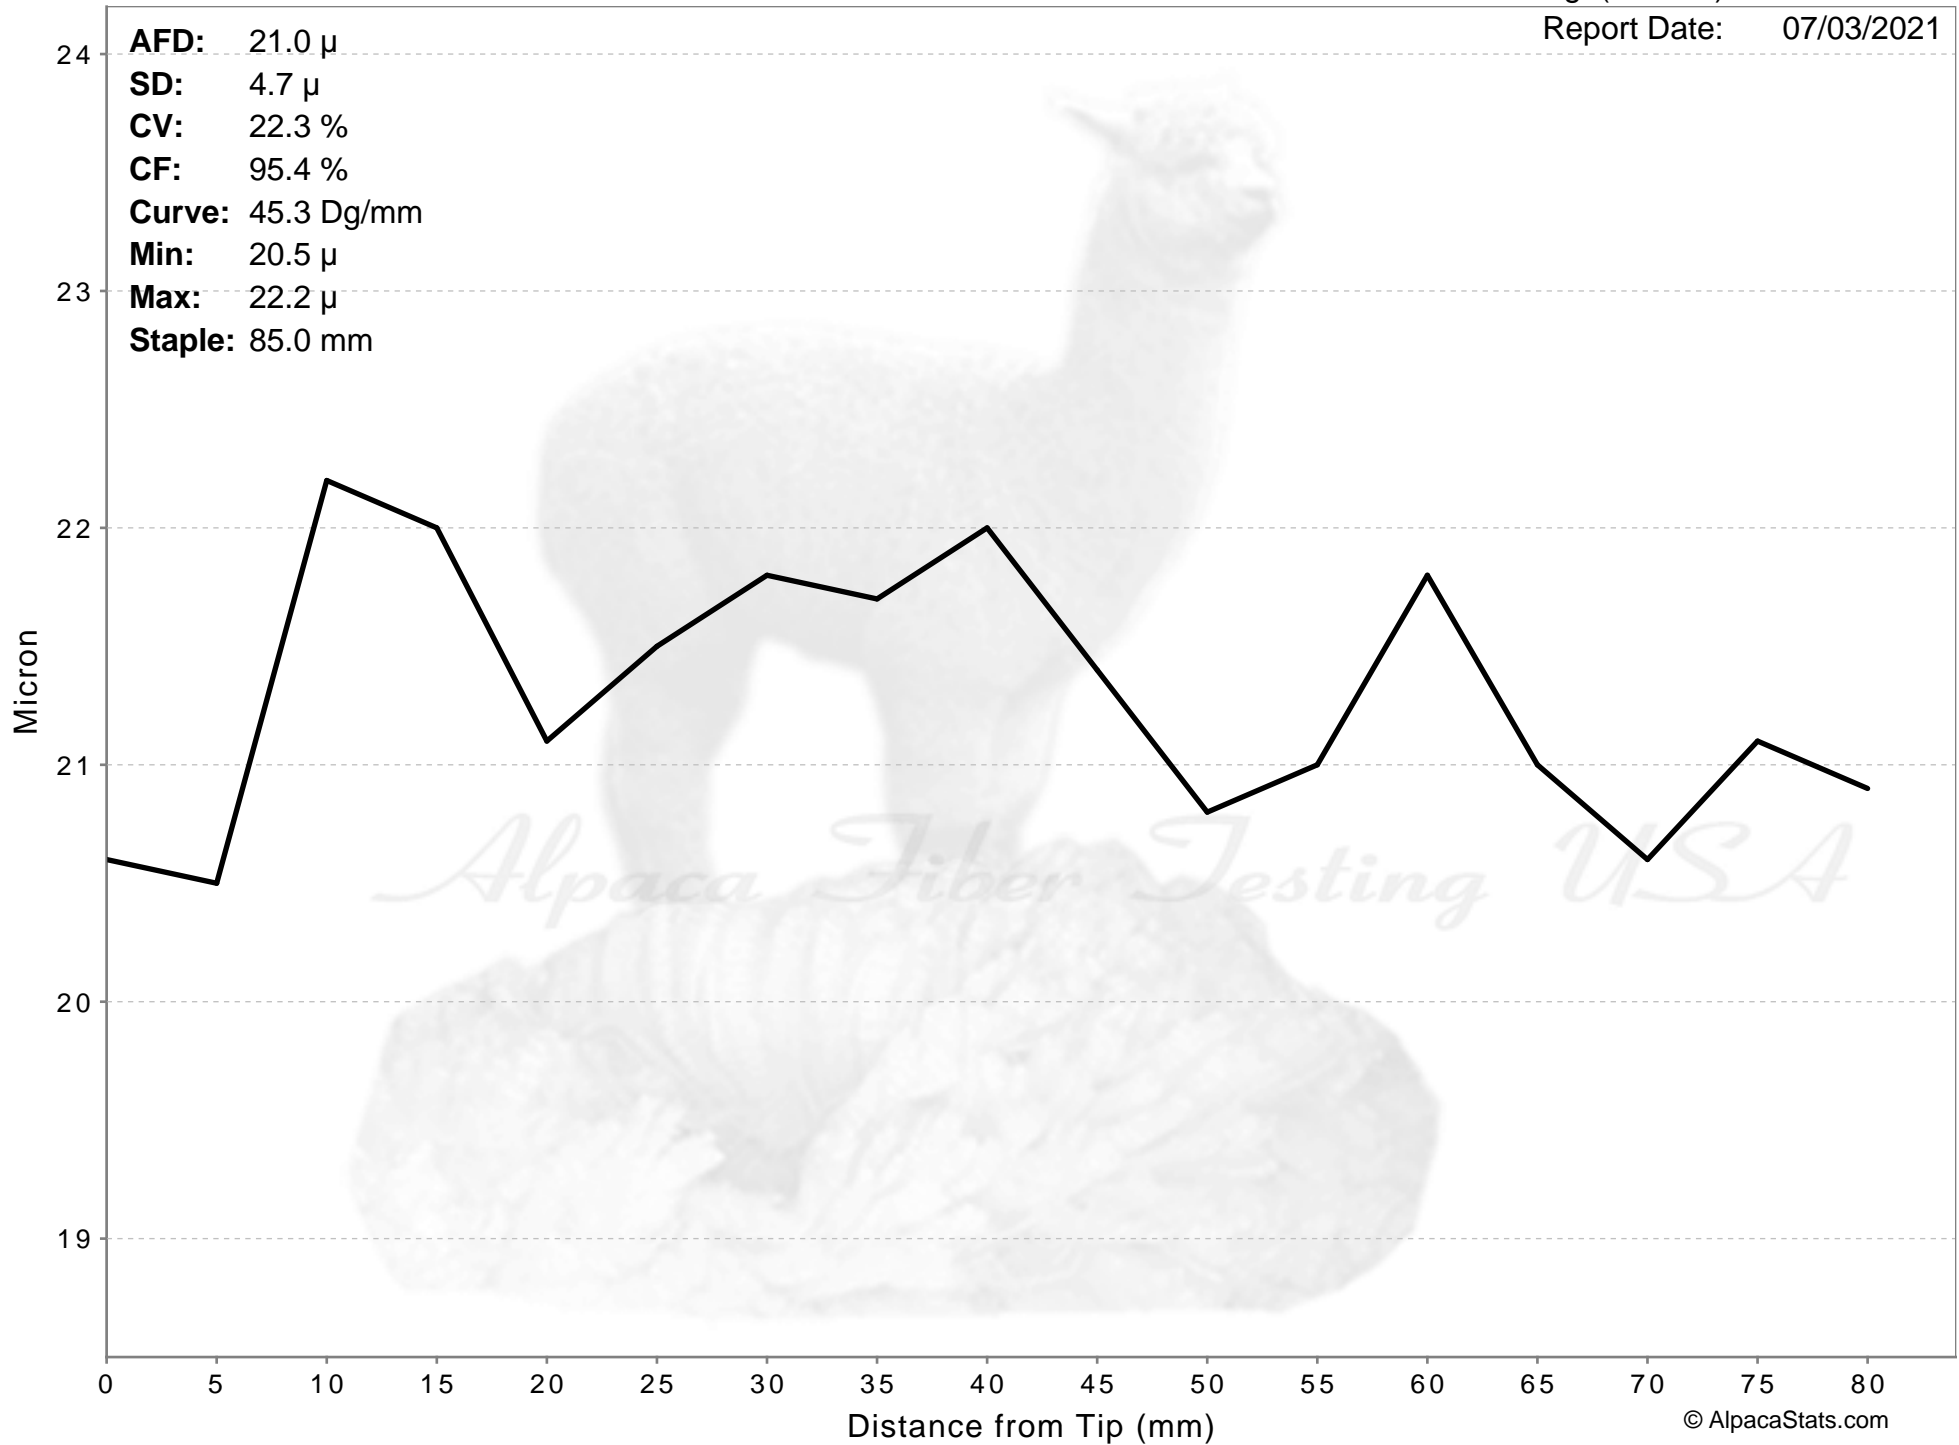

The Wood Farm

SALSA KING

Age(months): 32
Report Date: 07/03/2021

AFD: 21.0 μ
SD: 4.7 μ
CV: 22.3 %
CF: 95.4 %
Curve: 45.3 Dg/mm
Min: 20.5 μ
Max: 22.2 μ
Staple: 85.0 mm

SALSA KING

AFD: 21.0 μ
SD: 4.7 μ
CV: 22.3 %
CF: 95.4 %
Curve: 45.3 Dg/mm
Min: 20.5 μ
Max: 22.2 μ
Staple: 85.0 mm

Alpaca Fiber Testing USA