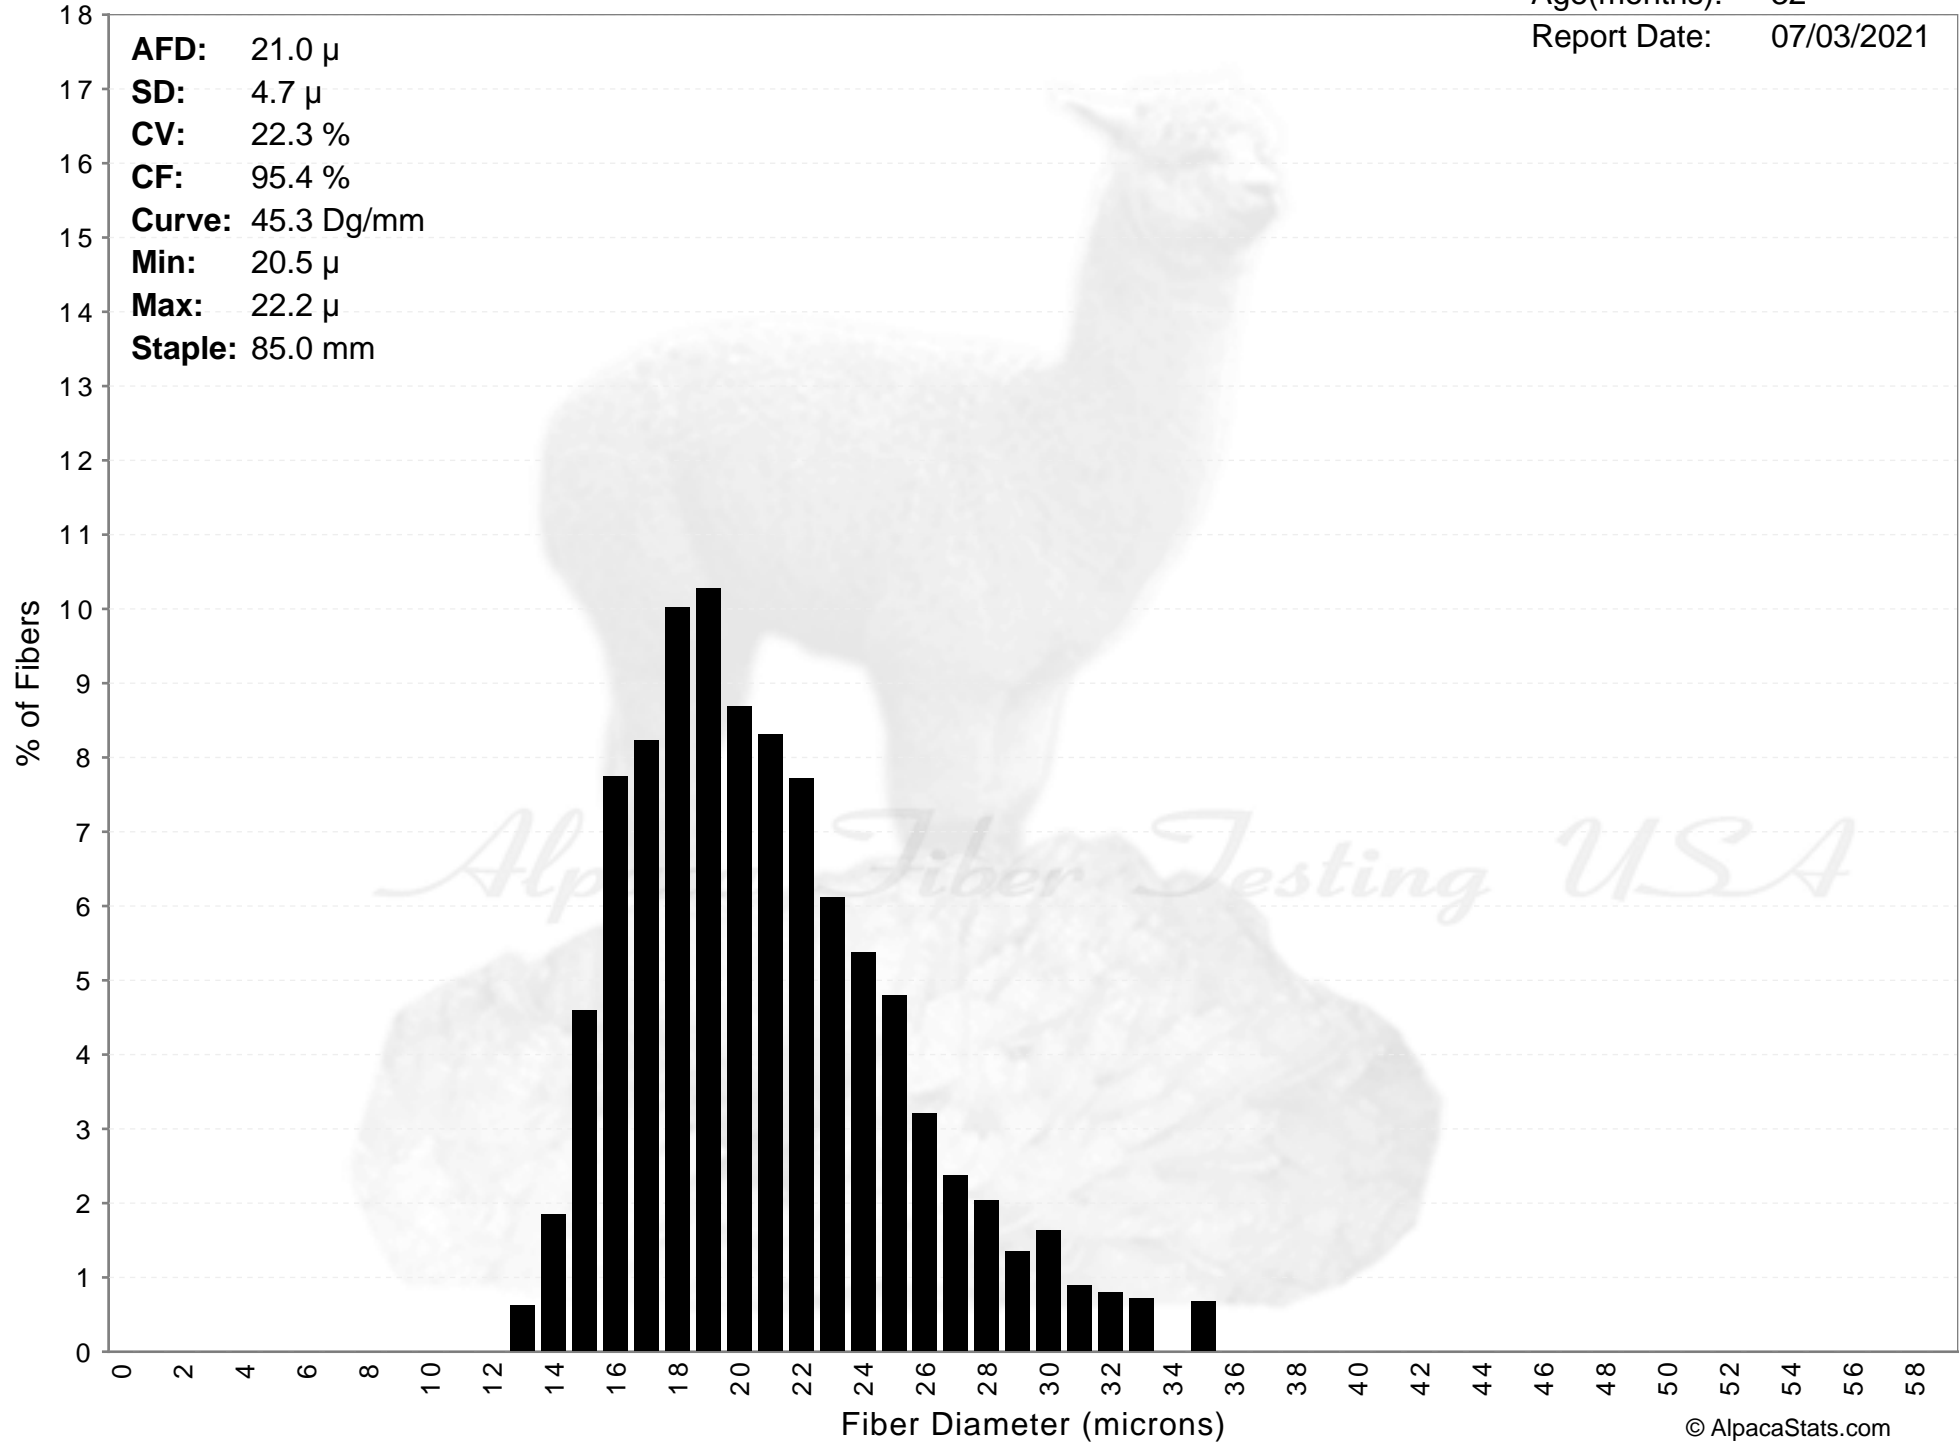

The Wood Farm

SALSA KING

Age(months): 32
Report Date: 07/03/2021

AFD: 21.0 μ
SD: 4.7 μ
CV: 22.3 %
CF: 95.4 %
Curve: 45.3 Dg/mm
Min: 20.5 μ
Max: 22.2 μ
Staple: 85.0 mm

SALSA KING

AFD: 21.0 μ
SD: 4.7 μ
CV: 22.3 %
CF: 95.4 %
Curve: 45.3 Dg/mm
Min: 20.5 μ
Max: 22.2 μ
Staple: 85.0 mm

Alpaca Fiber Testing USA