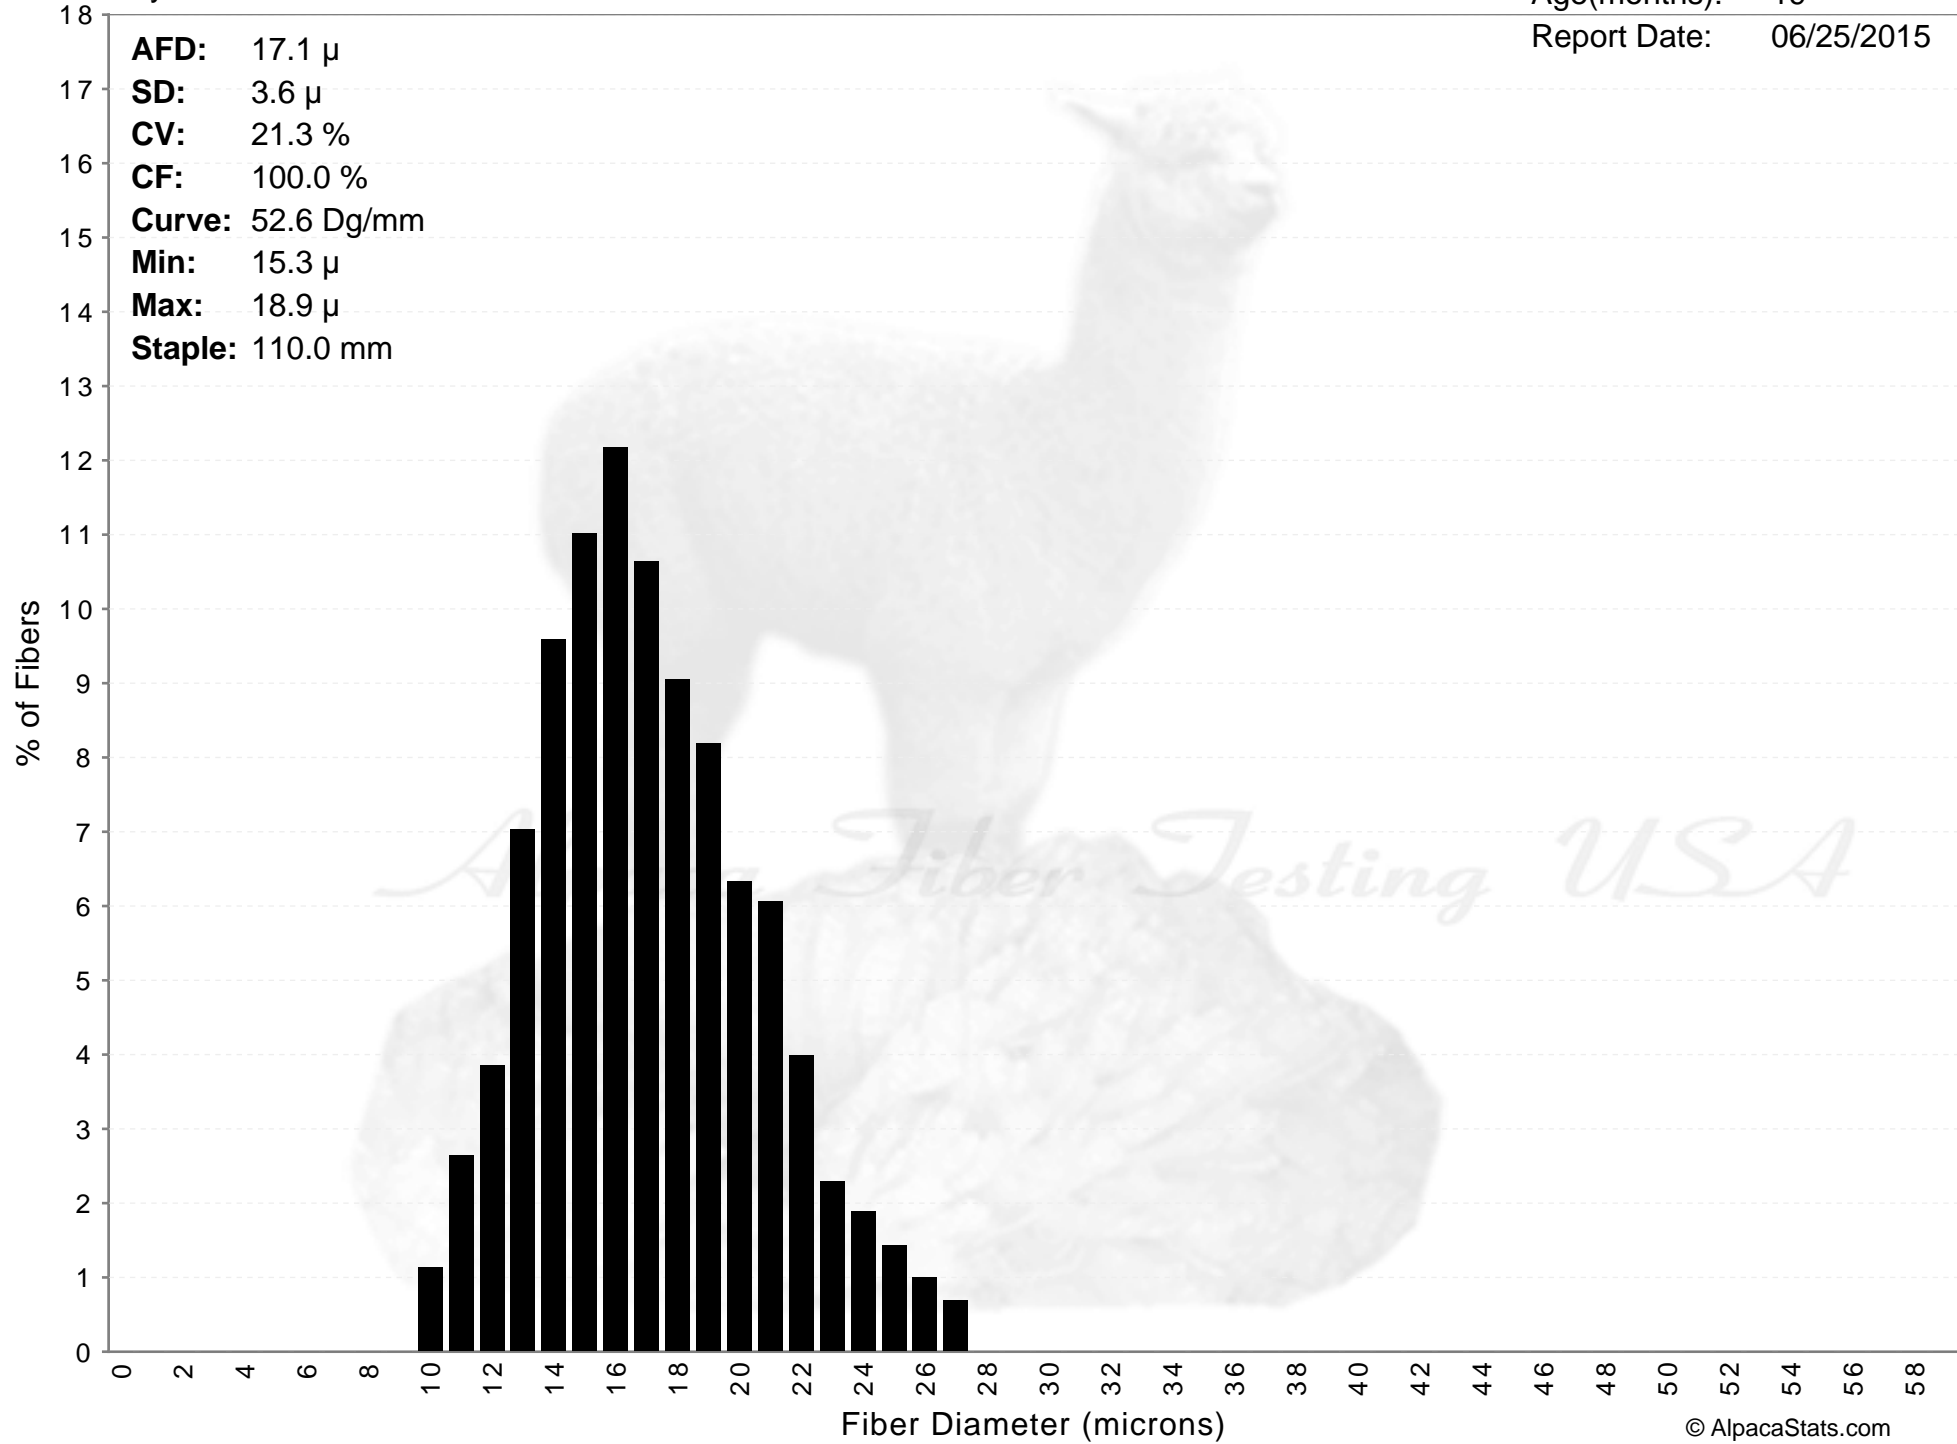

Sky Fiber Ranch

WP ELITE CANDY

Age(months): 19
Report Date: 06/25/2015

AFD: 17.1 μ
SD: 3.6 μ
CV: 21.3 %
CF: 100.0 %
Curve: 52.6 Dg/mm
Min: 15.3 μ
Max: 18.9 μ
Staple: 110.0 mm

WP ELITE CANDY

AFD: 17.1 μ
SD: 3.6 μ
CV: 21.3 %
CF: 100.0 %
Curve: 52.6 Dg/mm
Min: 15.3 μ
Max: 18.9 μ
Staple: 110.0 mm