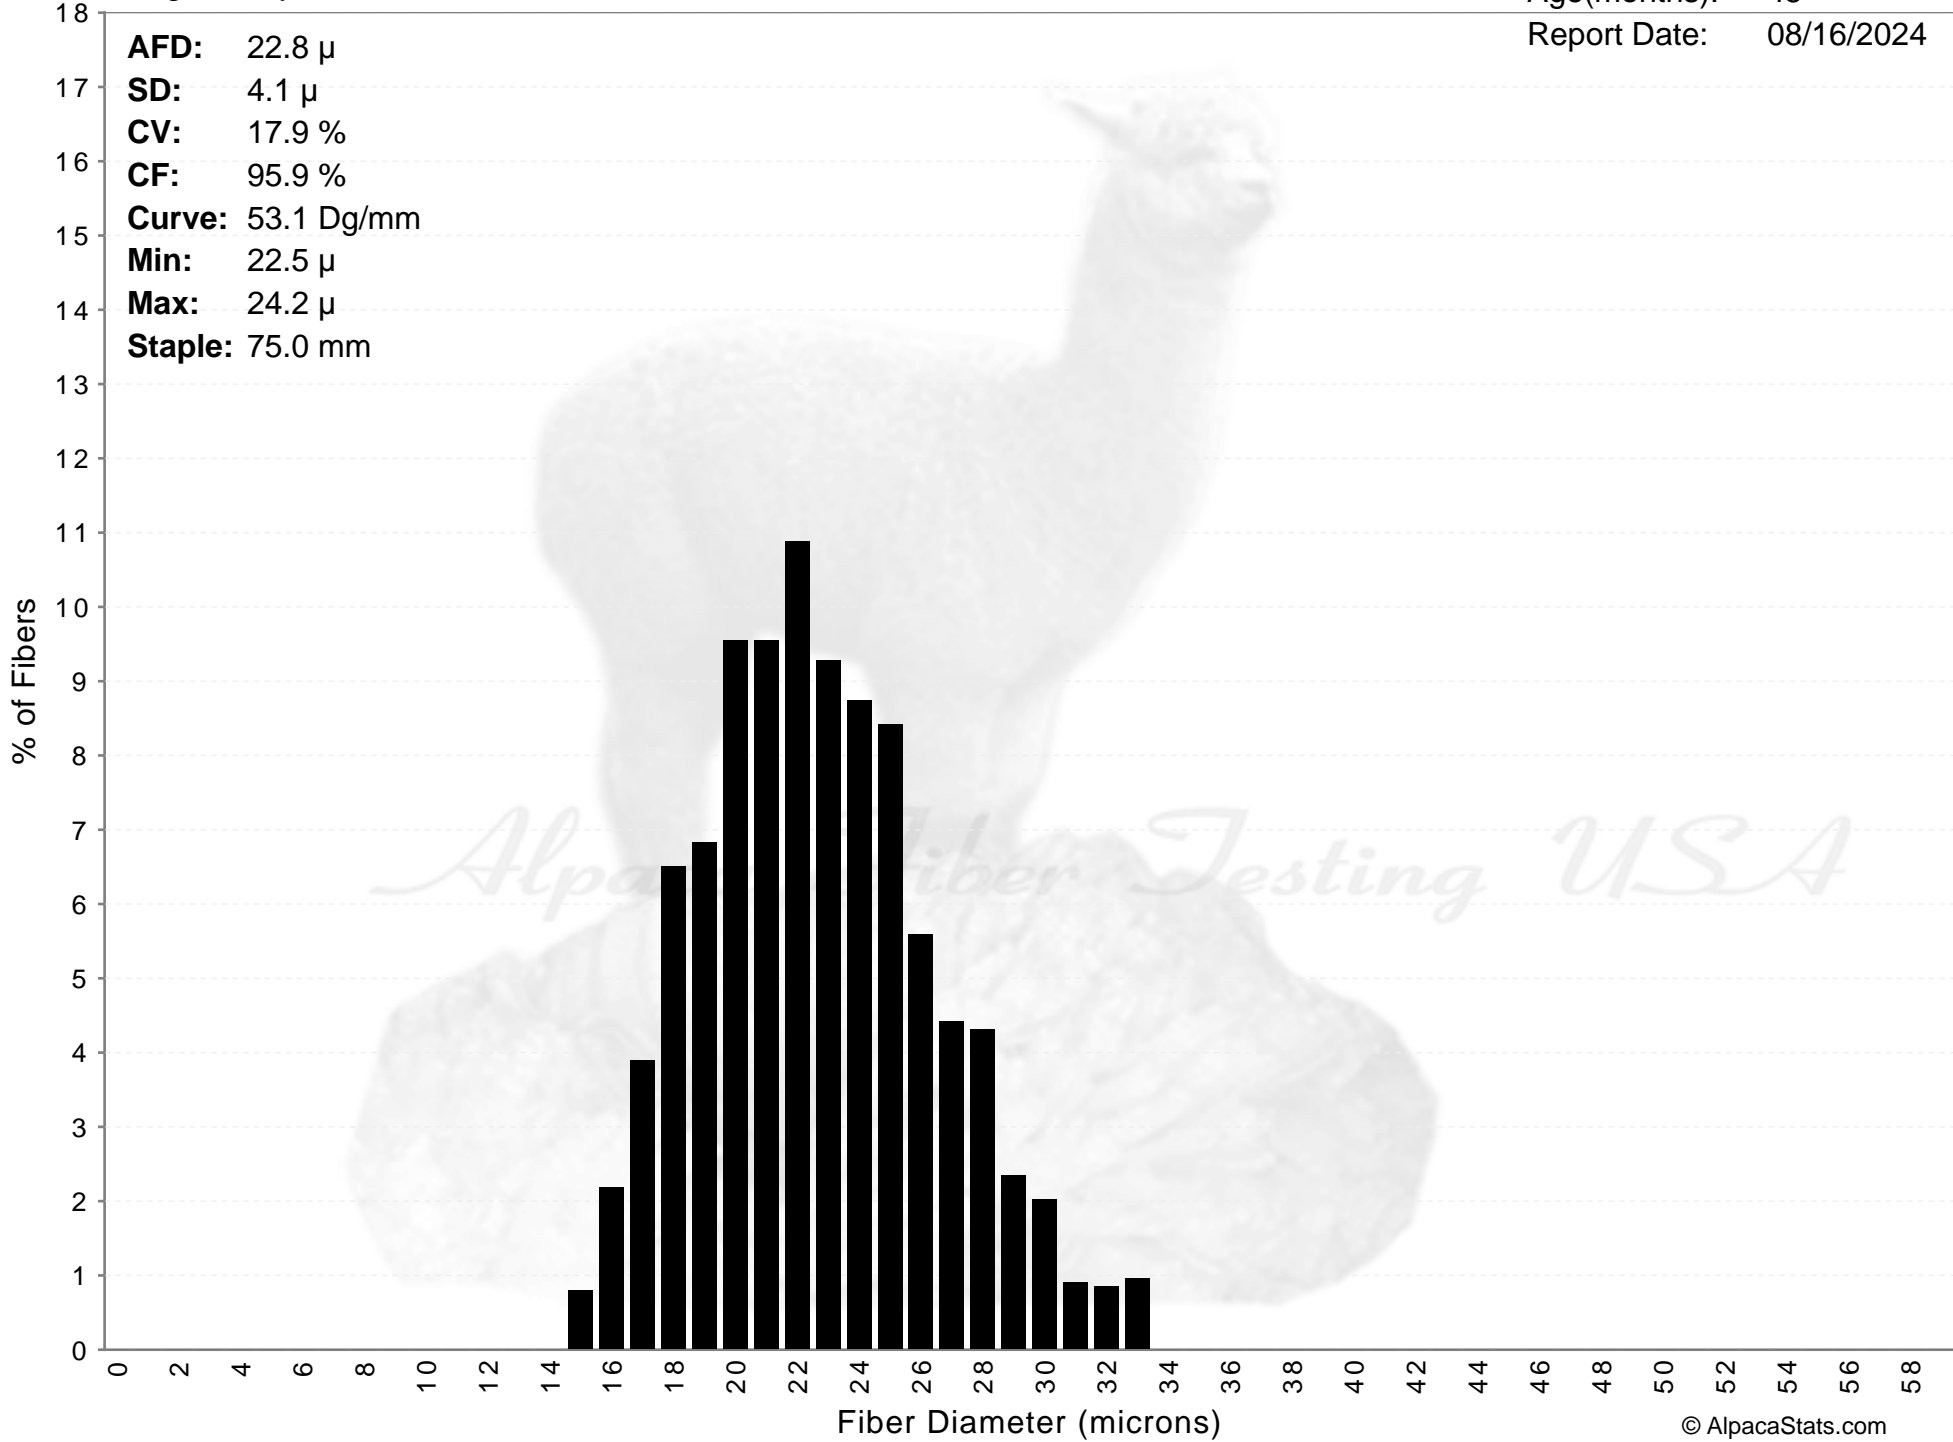

BADGER CANYON'S ANGEL'S GRACE

Age(months): 45
Report Date: 08/16/2024

AFD: 22.8 μ
SD: 4.1 μ
CV: 17.9 %
CF: 95.9 %
Curve: 53.1 Dg/mm
Min: 22.5 μ
Max: 24.2 μ
Staple: 75.0 mm

BADGER CANYON'S ANGEL'S GRACE

Age(months): 45

Report Date: 08/16/2024

AFD: 22.8 μ
SD: 4.1 μ
CV: 17.9 %
CF: 95.9 %
Curve: 53.1 Dg/mm
Min: 22.5 μ
Max: 24.2 μ
Staple: 75.0 mm

Alpaca Fiber Testing USA