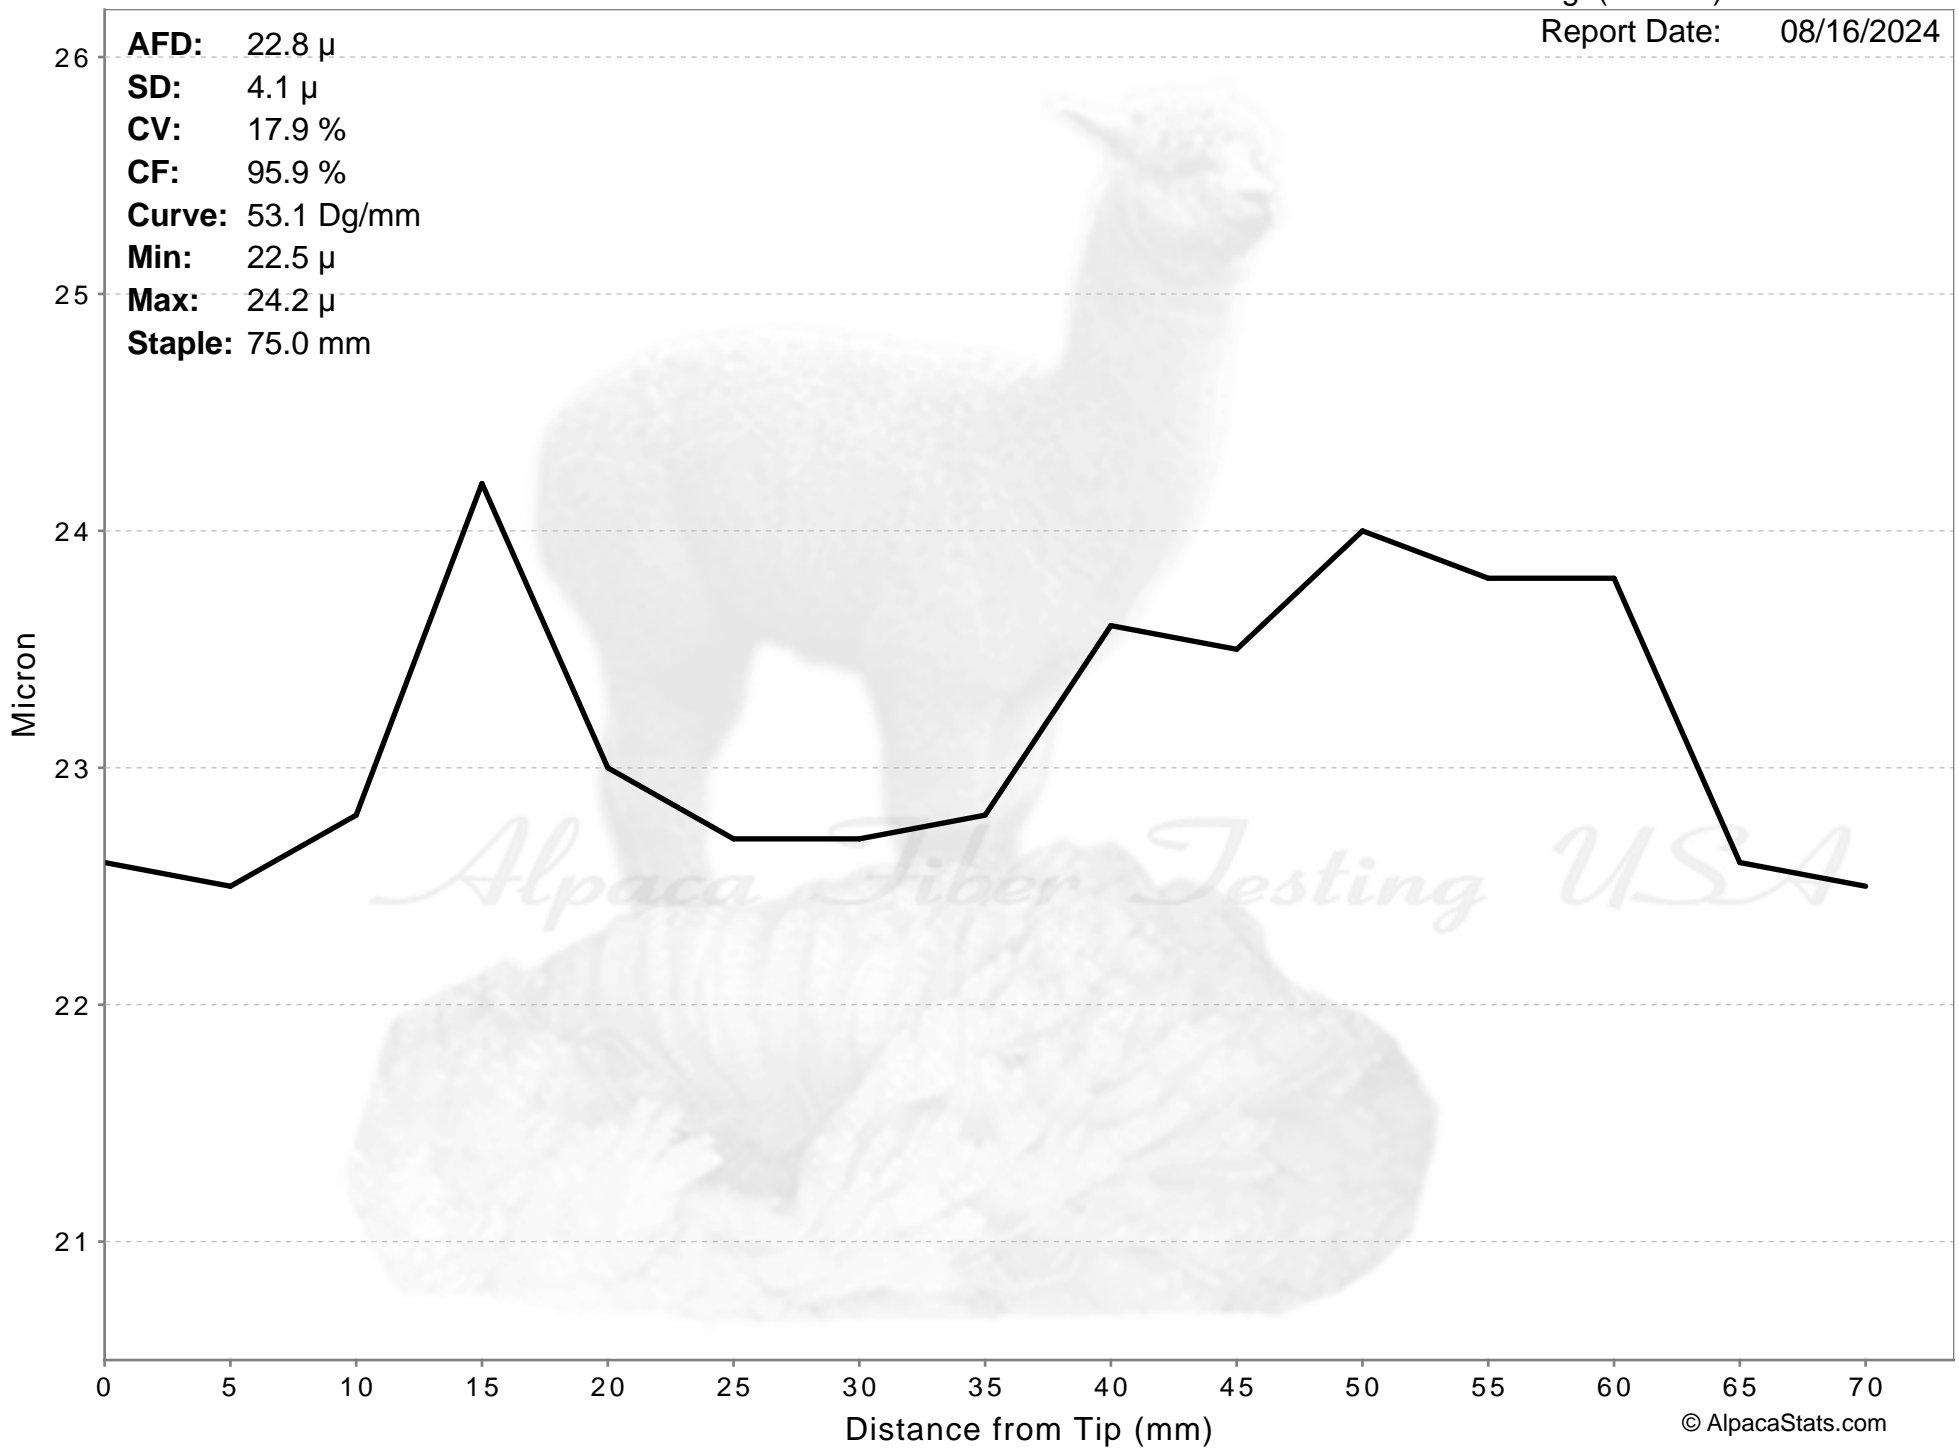

BADGER CANYON'S ANGEL'S GRACE

Age(months): 45
Report Date: 08/16/2024

AFD: 22.8 μ
SD: 4.1 μ
CV: 17.9 %
CF: 95.9 %
Curve: 53.1 Dg/mm
Min: 22.5 μ
Max: 24.2 μ
Staple: 75.0 mm

BADGER CANYON'S ANGEL'S GRACE

Age(months): 45

Report Date: 08/16/2024

AFD: 22.8 μ
SD: 4.1 μ
CV: 17.9 %
CF: 95.9 %
Curve: 53.1 Dg/mm
Min: 22.5 μ
Max: 24.2 μ
Staple: 75.0 mm

Alpaca Fiber Testing USA